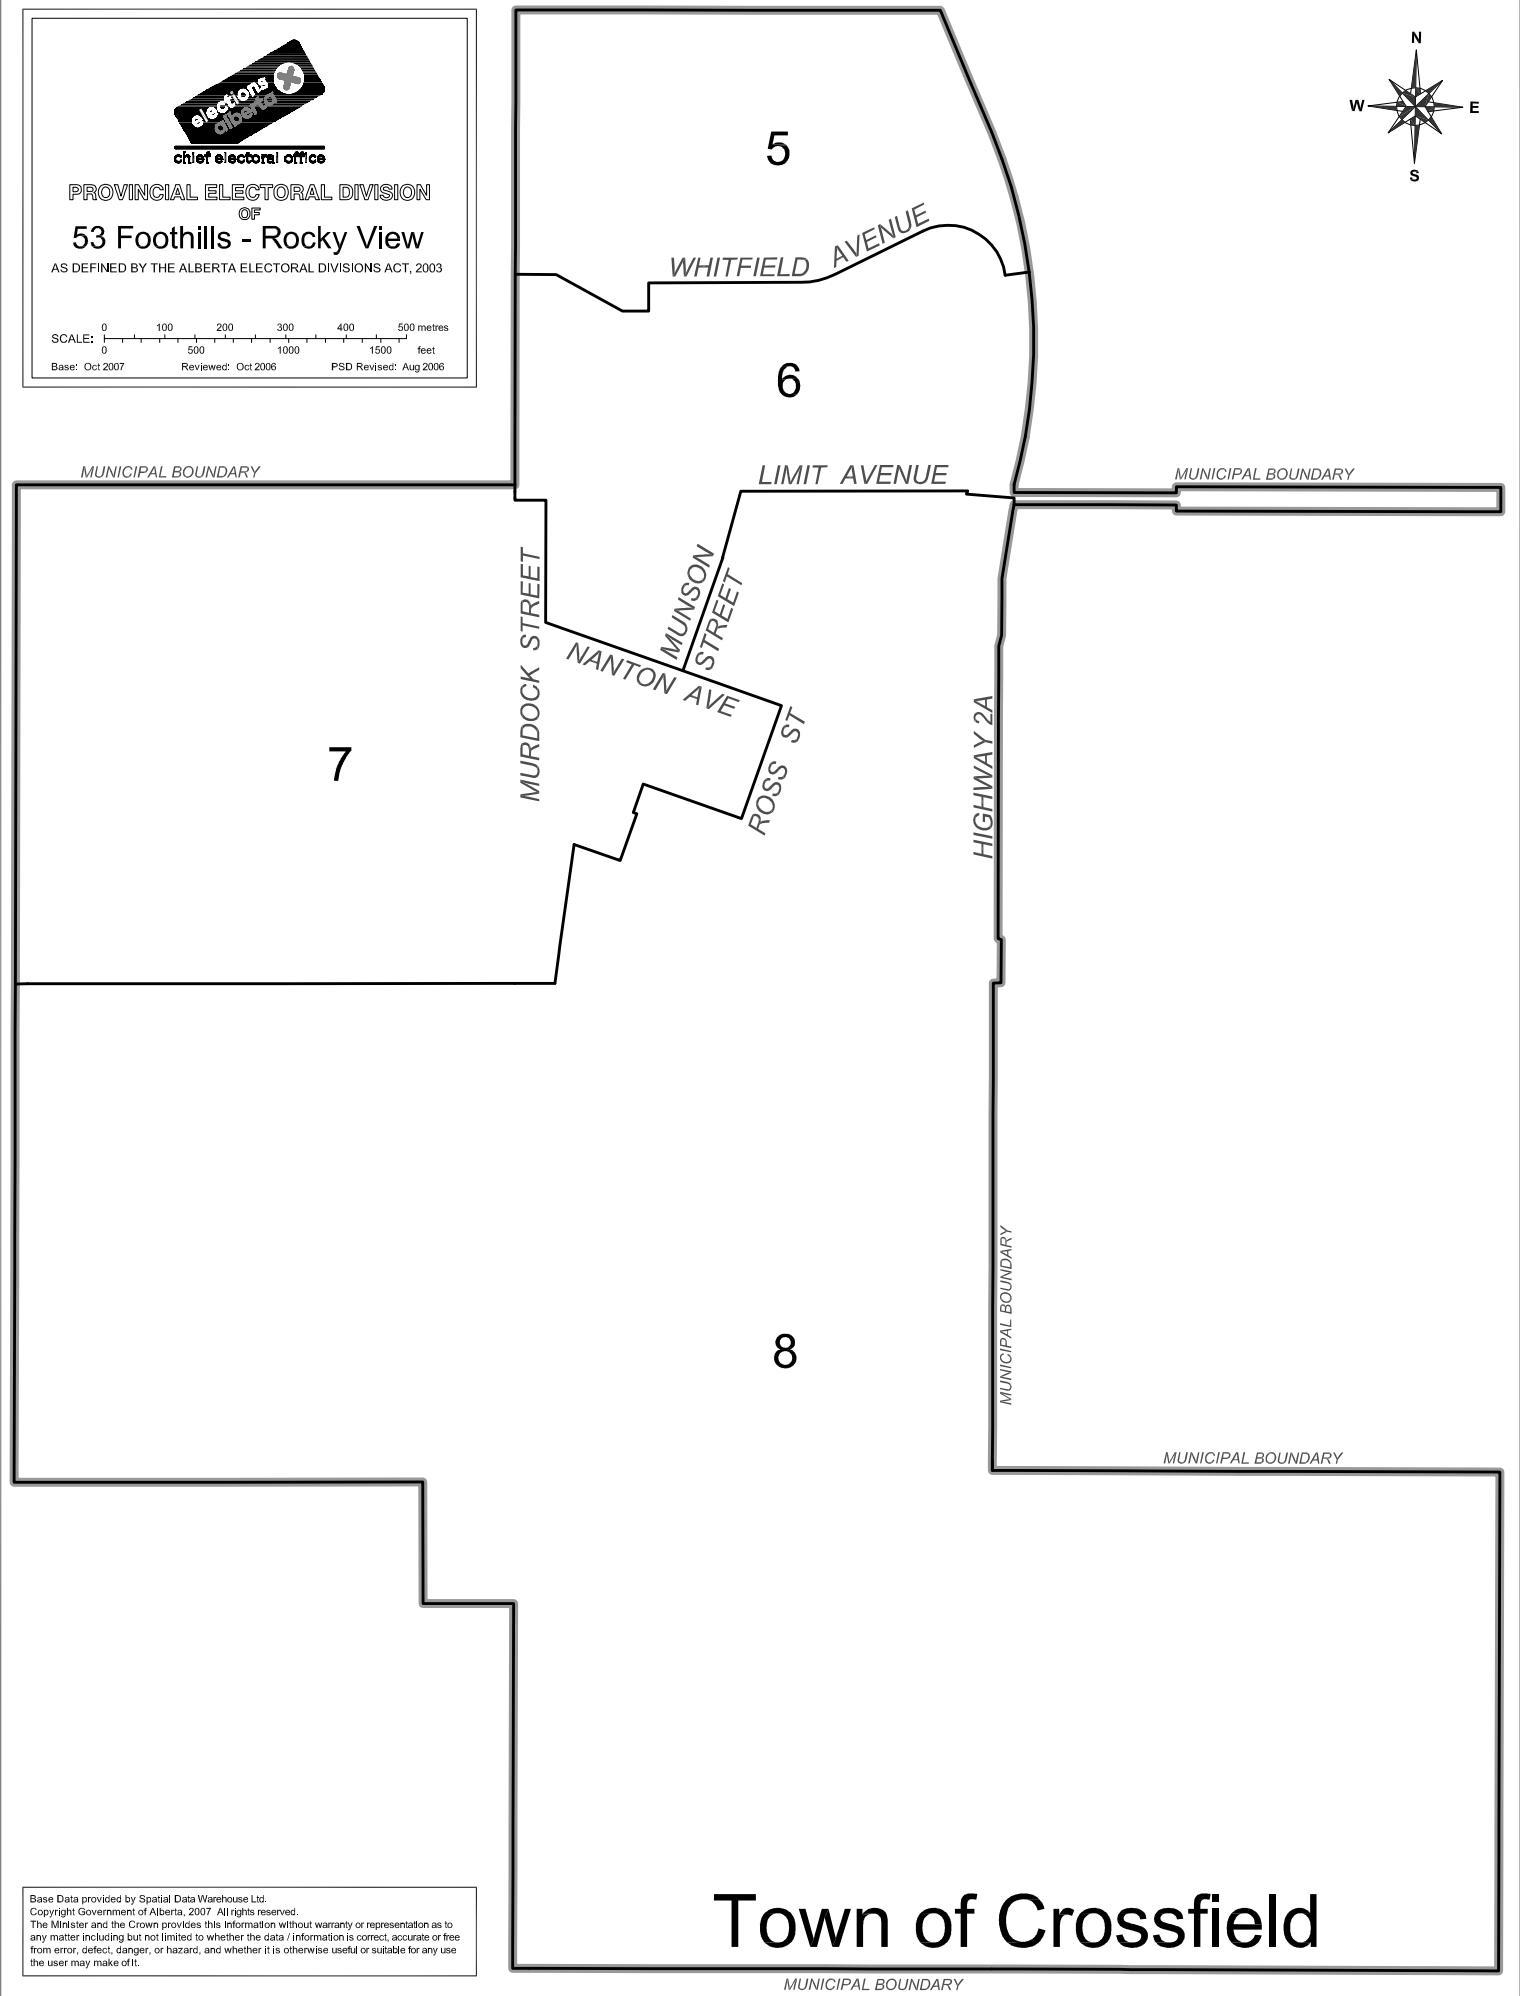

chief electoral office

PROVINCIAL ELECTORAL DIVISION
OF

53 Foothills - Rocky View

AS DEFINED BY THE ALBERTA ELECTORAL DIVISIONS ACT, 2003

SCALE: 0 100 200 300 400 500 metres
0 500 1000 1500 feet

Base: Oct 2007 Reviewed: Oct 2006 PSD Revised: Aug 2006

Town of Crossfield

MUNICIPAL BOUNDARY