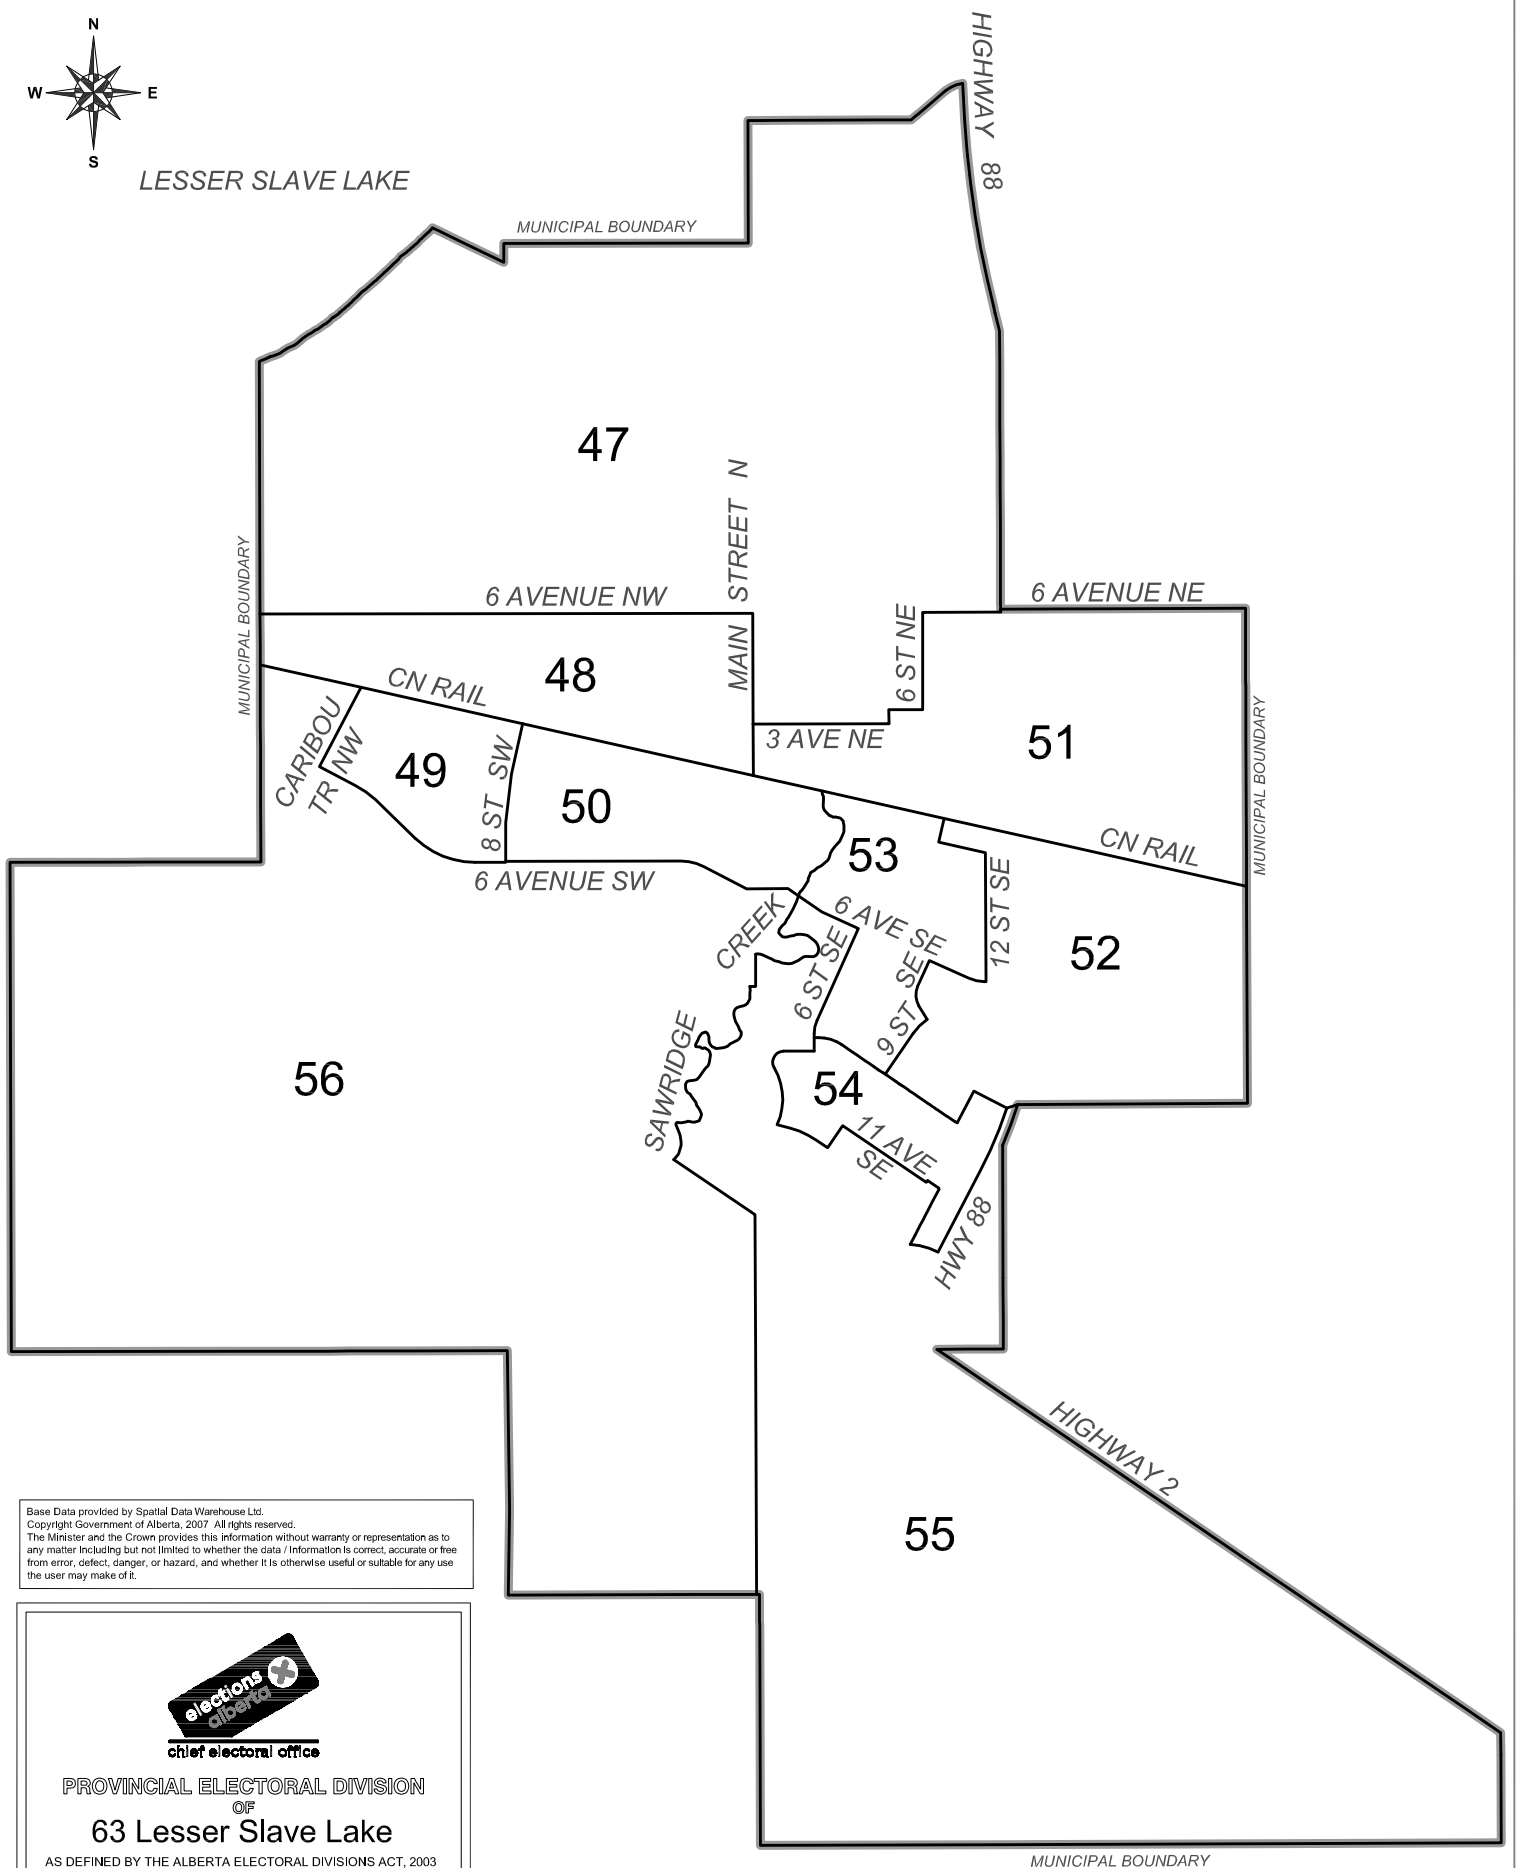

LESSER SLAVE LAKE

chief electoral office

PROVINCIAL ELECTORAL DIVISION

OF

63 Lesser Slave Lake

AS DEFINED BY THE ALBERTA ELECTORAL DIVISIONS ACT, 2003

SCALE: 0 100 200 300 400 500 600 700 800 1000 metres
0 500 1000 1500 2000 2500 3000 feet
Base: Oct 2007 Reviewed: Nov 2007 PSD Revised: Nov 2007

Town of Slave Lake