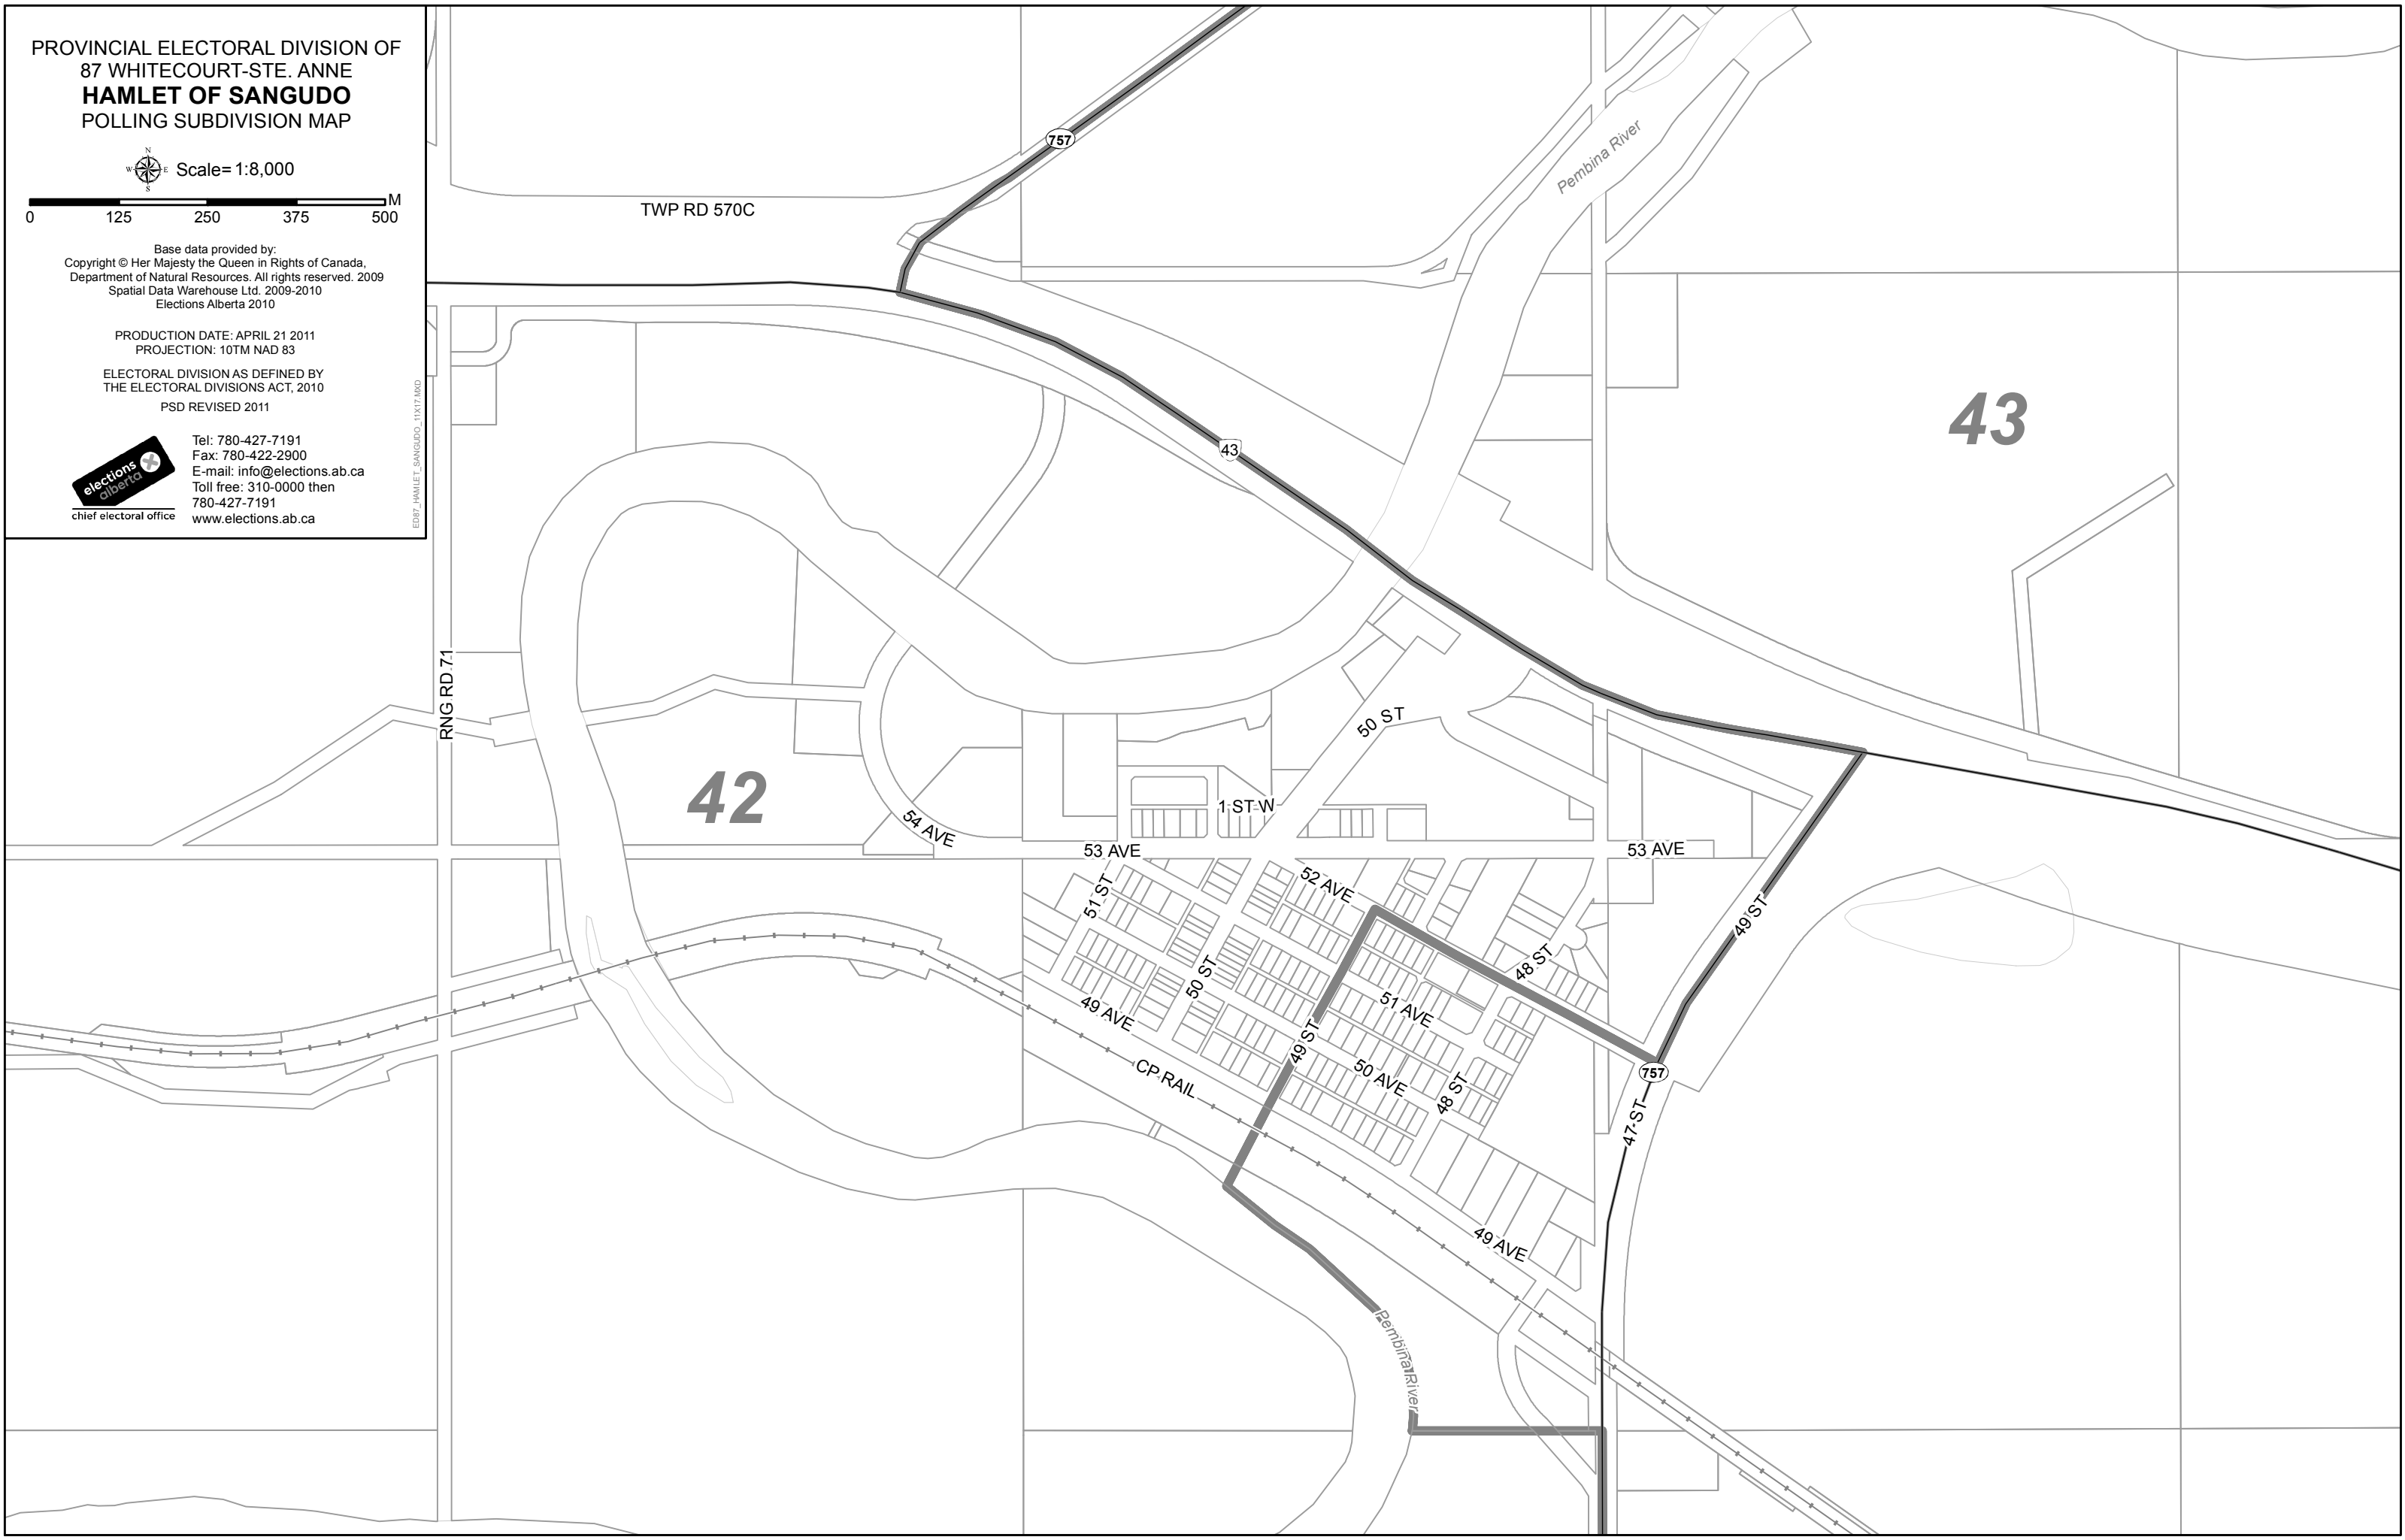

PROVINCIAL ELECTORAL DIVISION OF
87 WHITECOURT-STE. ANNE
HAMLET OF SANGUDO
POLLING SUBDIVISION MAP

Scale= 1:8,000

Base data provided by:
Copyright © Her Majesty the Queen in Rights of Canada,
Department of Natural Resources. All rights reserved. 2009
Spatial Data Warehouse Ltd. 2009-2010
Elections Alberta 2010

ED87_HAMLET_SANGUDO_11X17.ARC

TWP RD 570C

757

Pembina River

43

42

RING RD 7.1

54 AVE

53 AVE

1-ST-W

50 ST

53 AVE

51 ST

52 AVE

49 AVE

50 ST

Pembina River

47-ST

49 ST