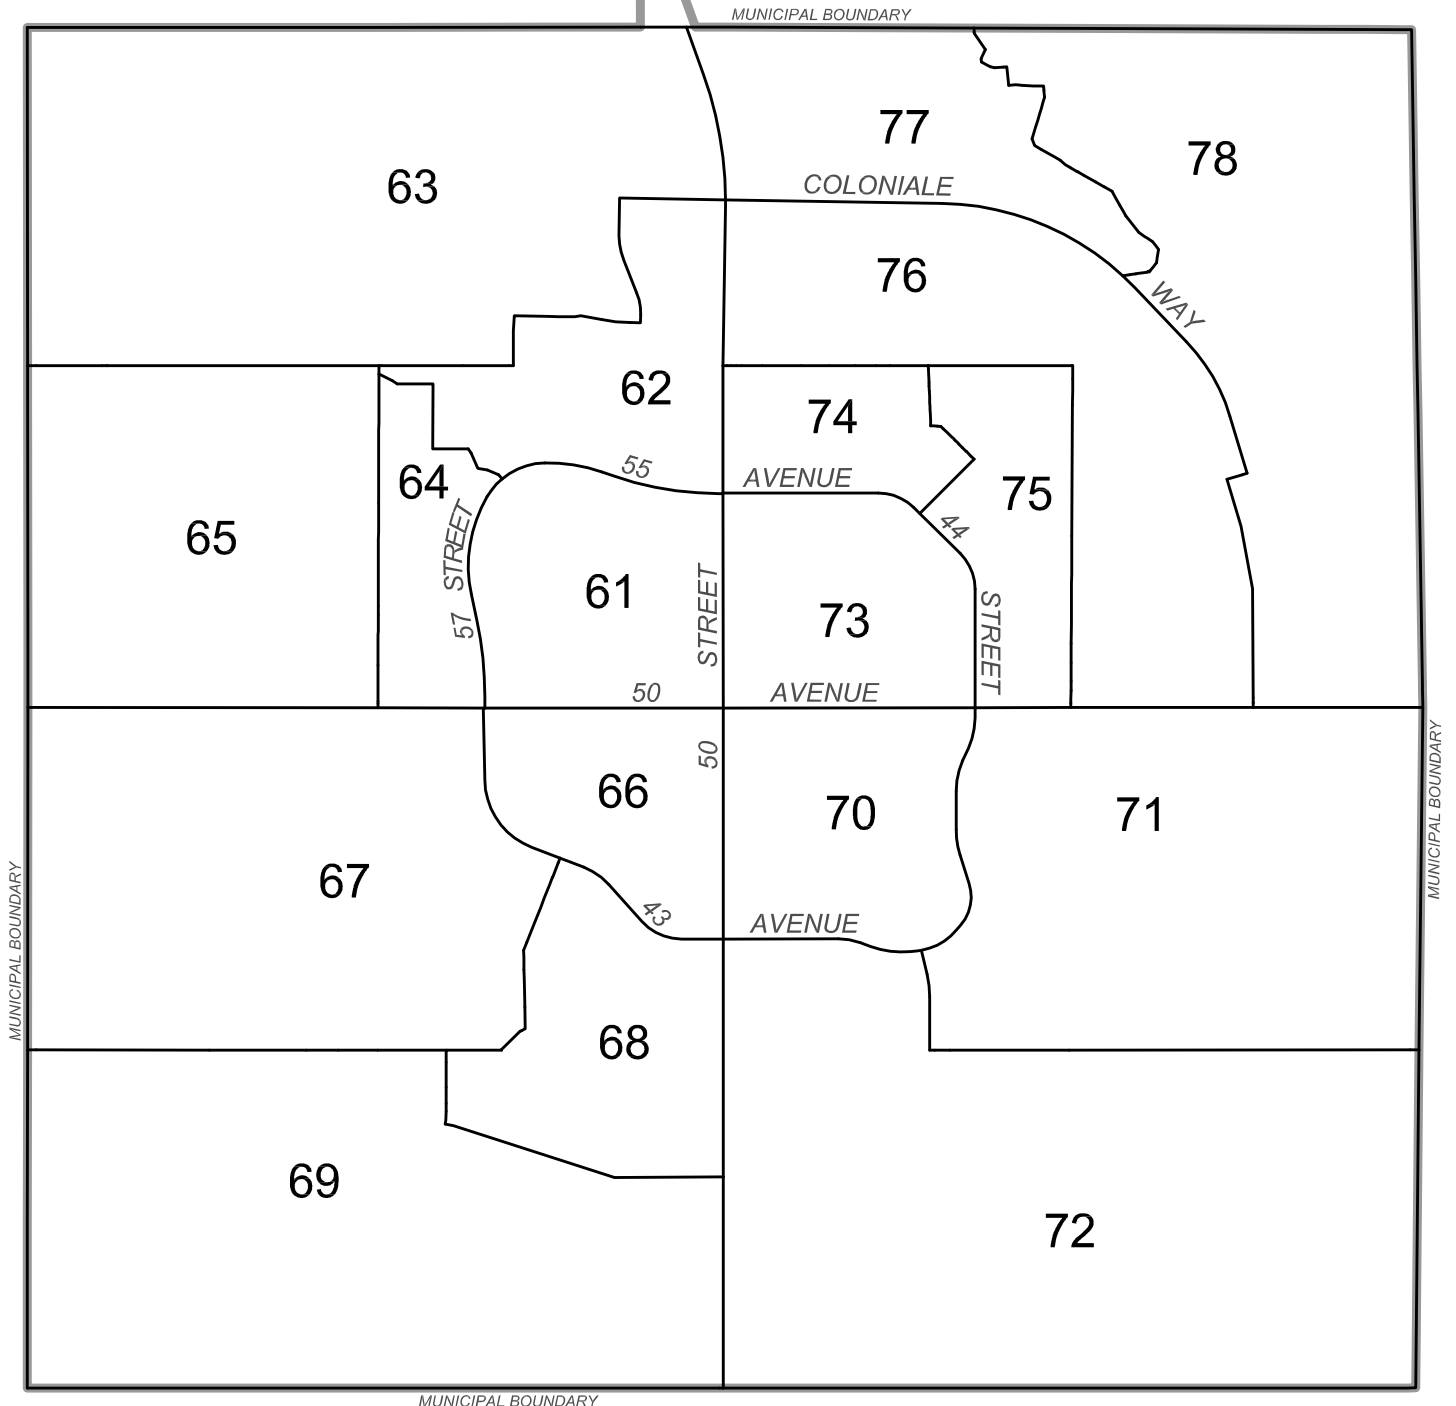

chief electoral office

PROVINCIAL ELECTORAL DIVISION
OF

62 Leduc - Beaumont - Devon

AS DEFINED BY THE ALBERTA ELECTORAL DIVISIONS ACT, 2003

SCALE: 0 100 200 300 400 500 600 700 metres
0 500 1000 1500 2000 2500 feet

Base: Oct 2007 Reviewed: Nov 2007 PSD Revised: Nov 2007

Town of Beaumont