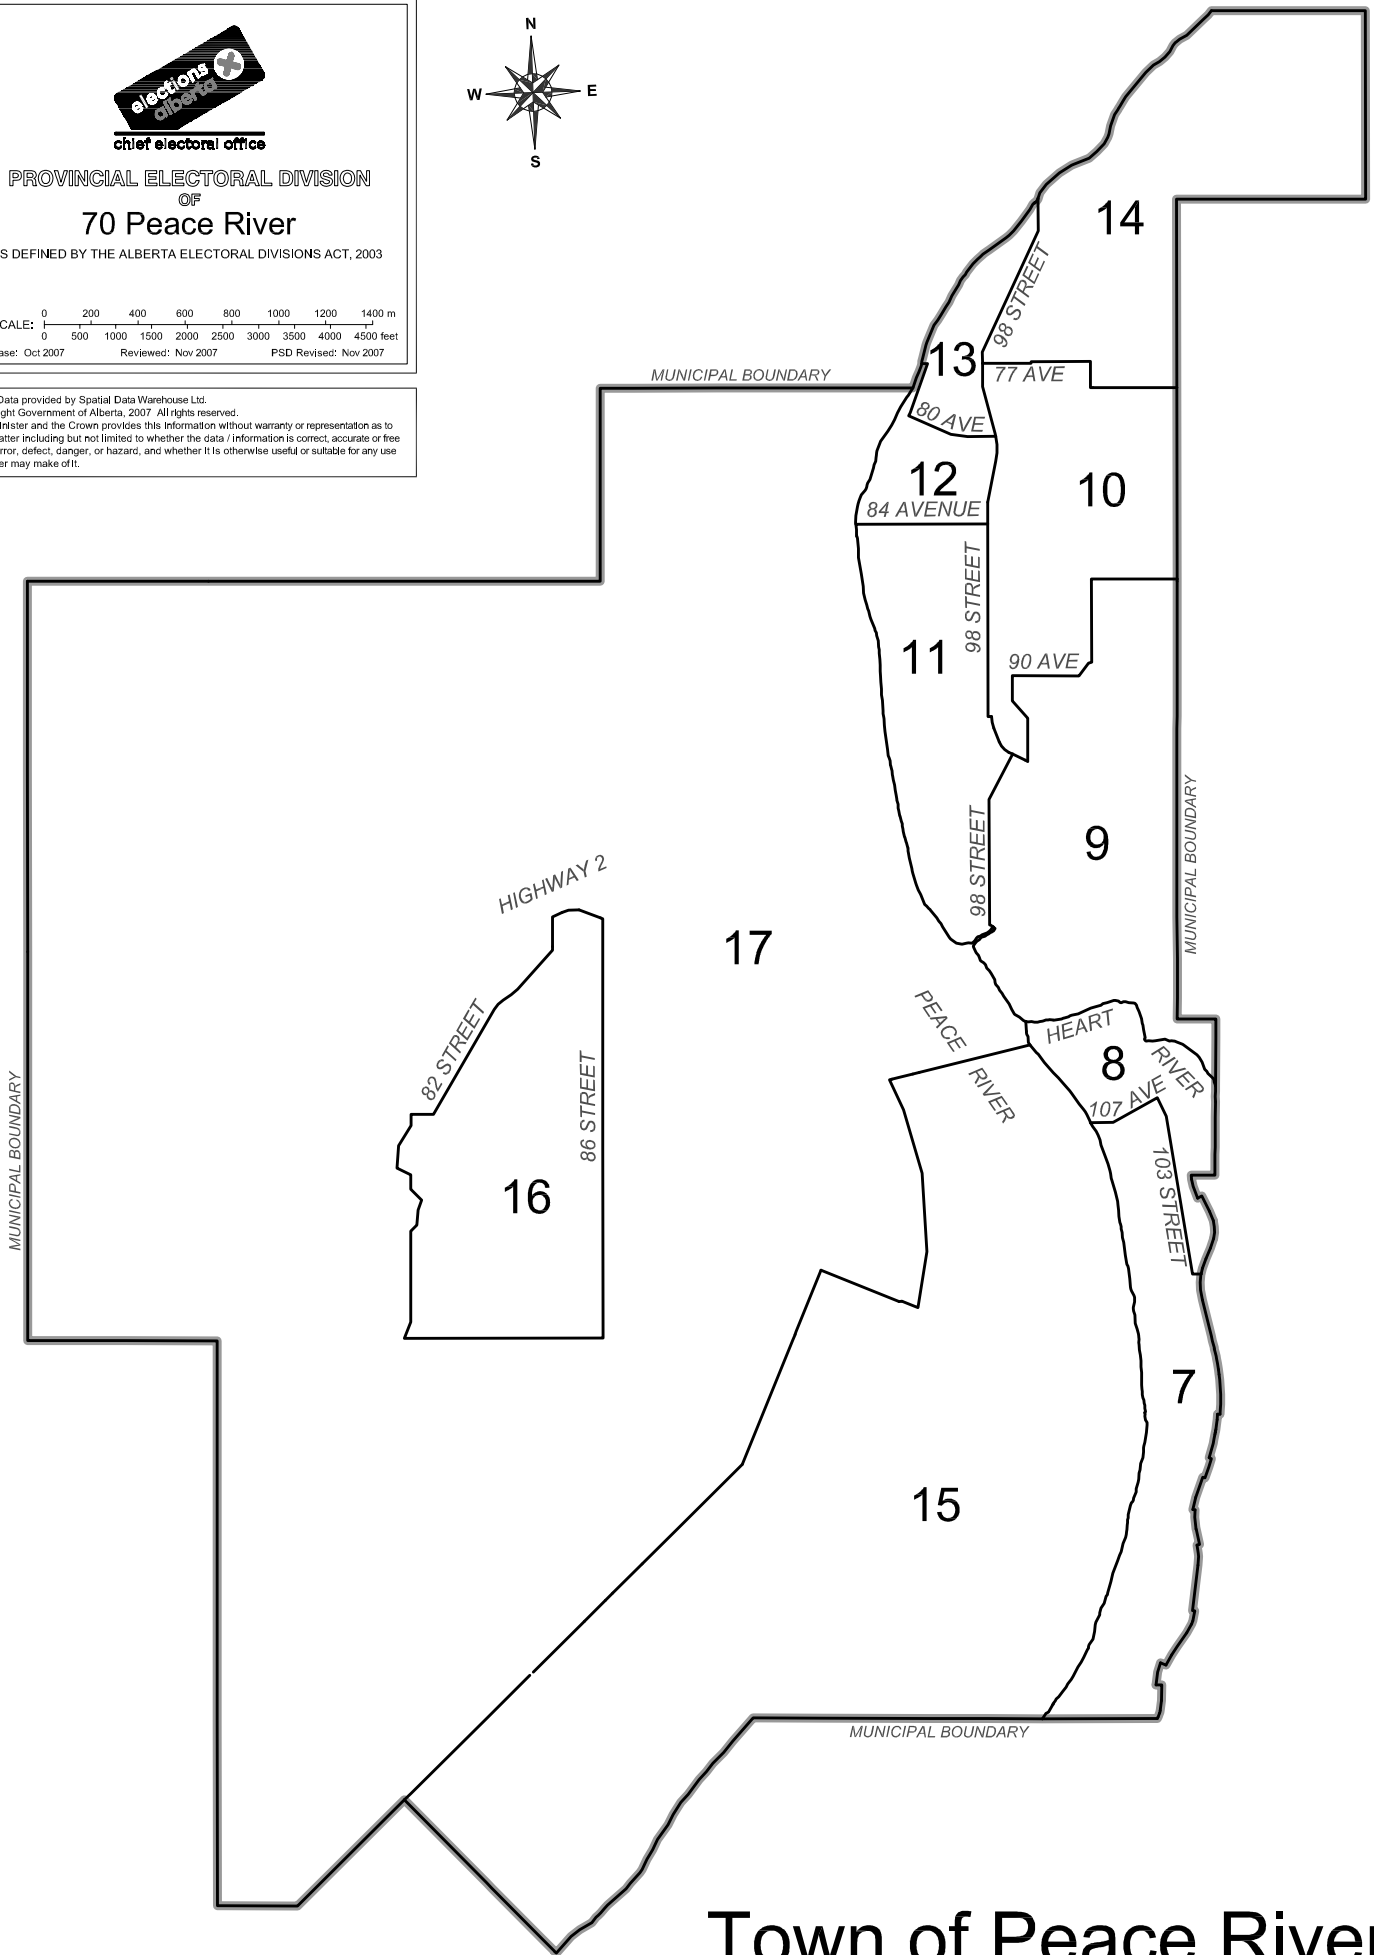

chief electoral office

PROVINCIAL ELECTORAL DIVISION
OF

70 Peace River

AS DEFINED BY THE ALBERTA ELECTORAL DIVISIONS ACT, 2003

Town of Peace River