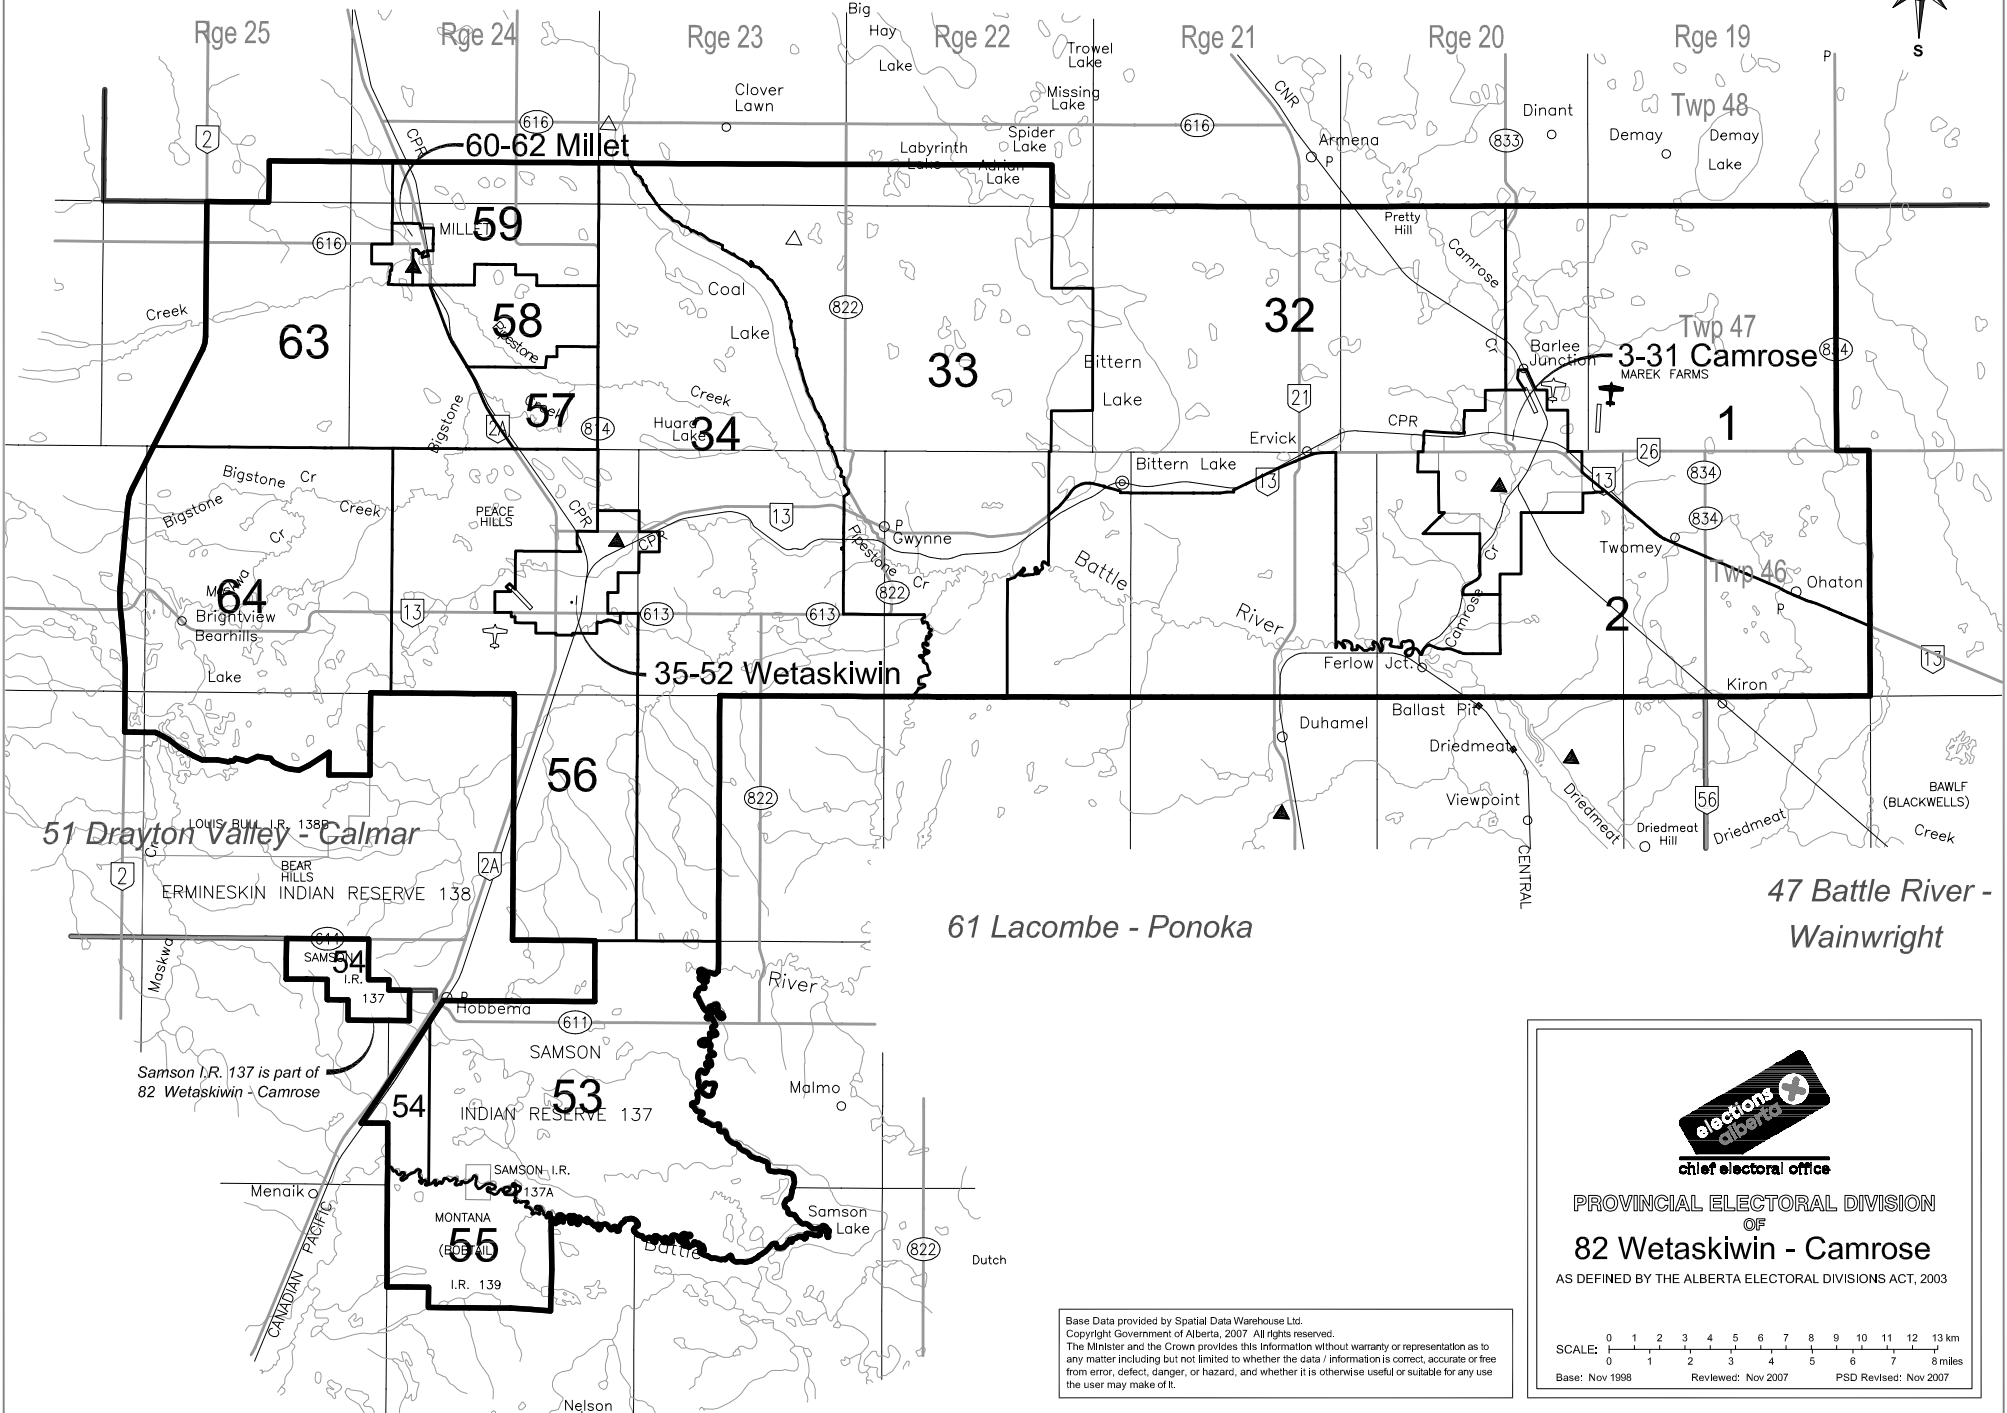

62 Leduc - Beaumont - Devon

51 Drayton Valley - Galmar

61 Lacombe - Ponoka

47 Battle River - Wainwright

Samson I.R. 137 is part of 82 Wetaskiwin - Camrose

PROVINCIAL ELECTORAL DIVISION
OF
82 Wetaskiwin - Camrose
AS DEFINED BY THE ALBERTA ELECTORAL DIVISIONS ACT, 2003

Base: Nov 1998   Reviewer: Nov 2007   PSD Revised: Nov 2007