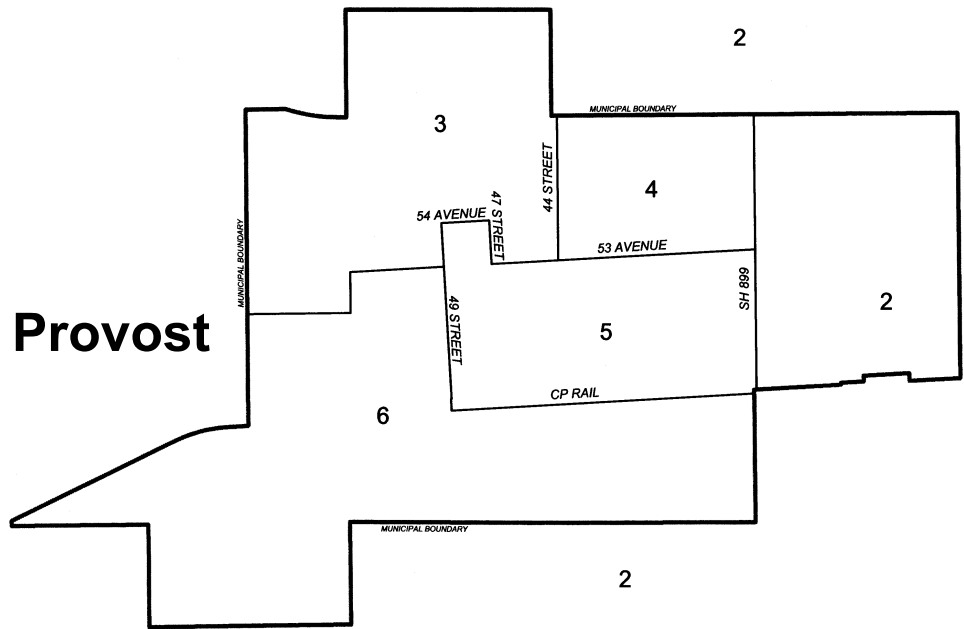

Town of Provost

Town of Coronation

Town of Castor