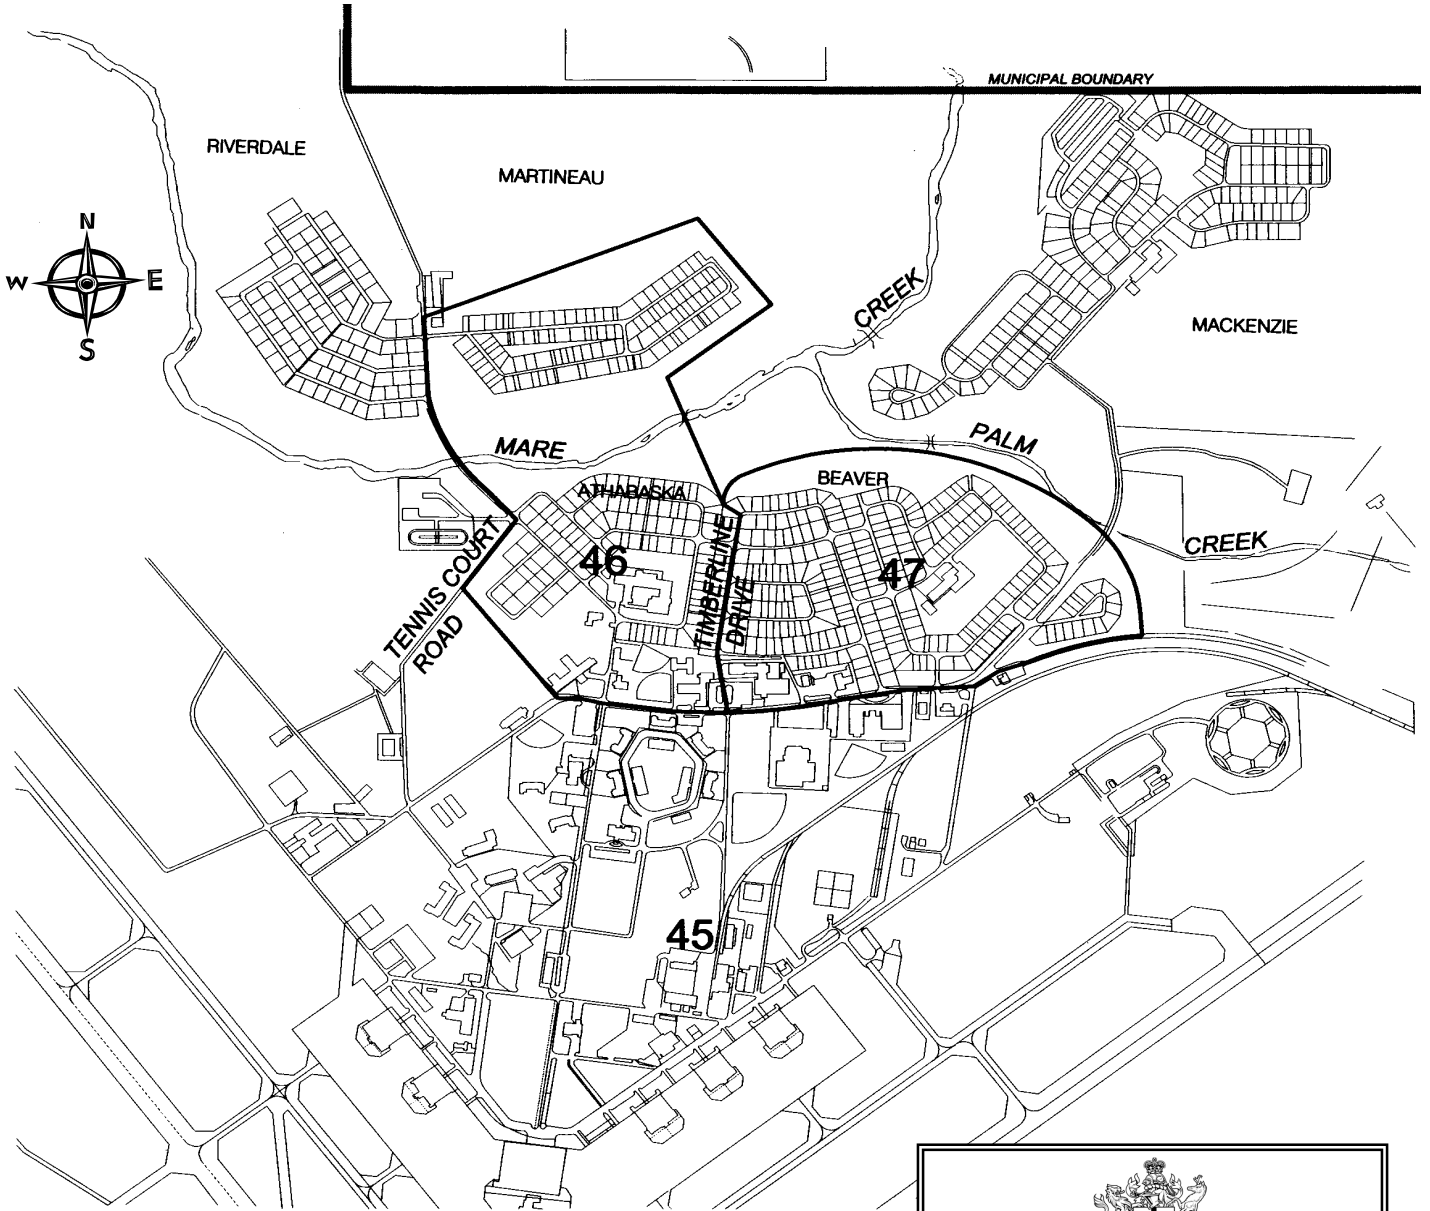

Electoral Division of Bonnyville-Cold Lake

General Election Statement of Official Results - November 22, 2004

POLL NUMBER	NAME OF POLL	NAMES ON LIST	DENIS DUCHARME PC	SHANE GERVAIS AA	LLOYD MILDON LIB	DENISE OGNOSKI NDP	V	S	D	R	% VOTER TURNOUT
53	Mobile-Bonnyville	0	44	5	8	4	61	1	2	0	
54	Special Ballot	0	11	5	2	0	18	0	0	13	
TOTAL		17,704	3,621	973	781	311	5,686	14	3	25	32.3

V=Valid Ballots   S=Spoiled Ballots   D=Declined Ballots   R=Rejected Ballots

City of Cold Lake - West

Province of Alberta
PROVINCIAL ELECTORAL DIVISION
OF
48 Bonnyville-Cold Lake

AS DEFINED BY THE
ALBERTA ELECTORAL DIVISIONS ACT, 2003