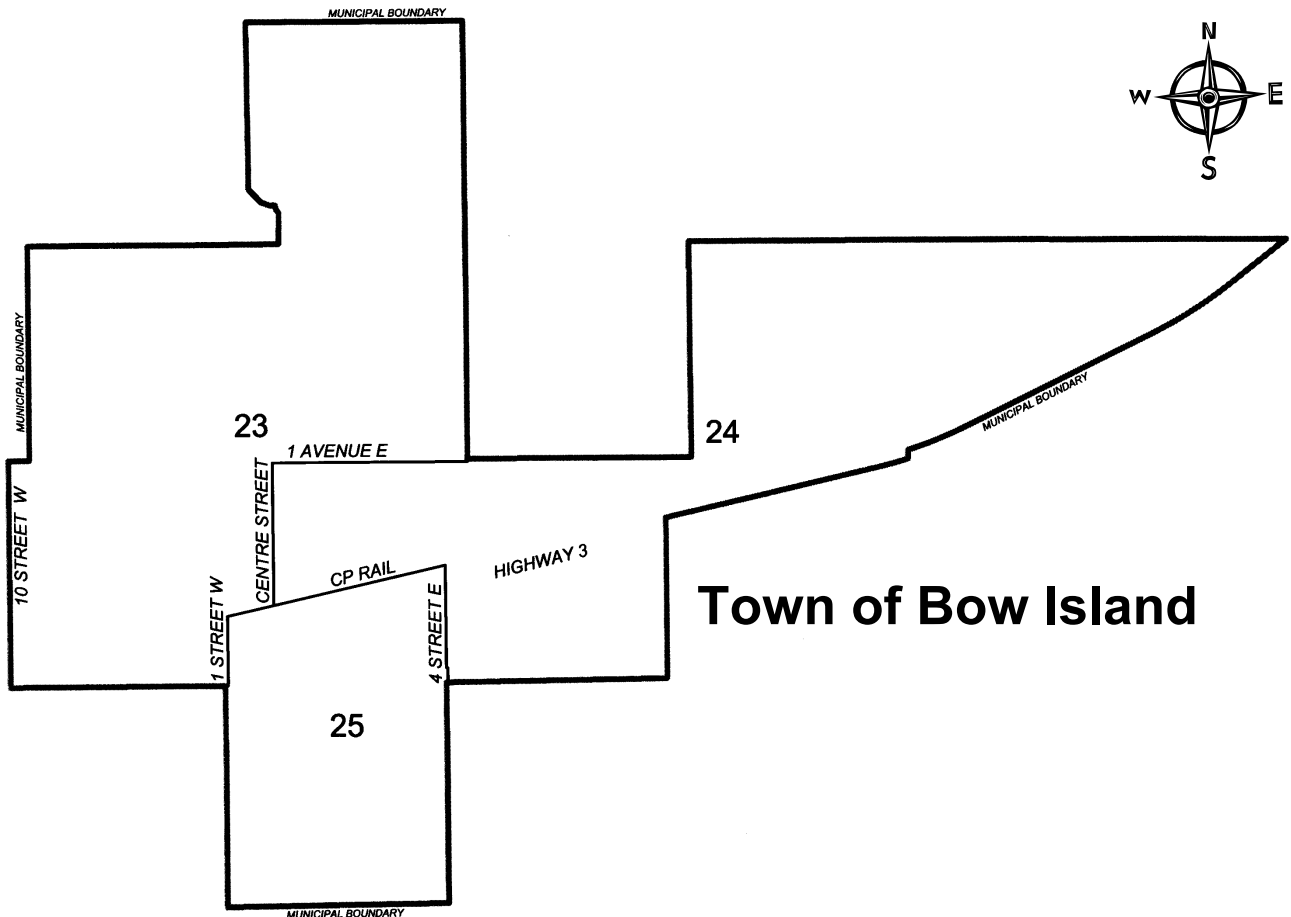

Province of Alberta
PROVINCIAL ELECTORAL DIVISION
OF
50 Cypress-Medicine Hat
AS DEFINED BY THE
ALBERTA ELECTORAL DIVISIONS ACT, 2003

Electoral Division of Drayton Valley-Calmar General Election Statement of Official Results - November 22, 2004

POLL NUMBER	NAME OF POLL	NAMES ON LIST	TONY ABBOTT PC	THOMAS CLIFF SC	VIONA CUNNINGHAM AA	EDWIN ERICKSON AG	LAURA HIGGERTY LIB	ELMER KNOPP IND	LYNN OBERLE NDP	V	S	D	R	% VOTER TURNOUT
1	Lodgepole	167	34	2	13	6	7	1	5	68	2	0	0	40.7
2	Cynthia/Pembina	169	54	1	7	11	8	1	2	84	0	0	0	49.7
3	Perryvale	421	94	0	14	6	16	3	8	141	0	0	0	33.5
4	Rocky Rapids	523	137	3	16	29	20	3	8	216	4	0	3	41.9
5	Berrymoor	268	81	4	15	8	3	0	3	114	0	0	0	42.5
6	Lindale	253	88	2	9	12	11	1	16	139	0	0	0	54.9
7	Genesee	265	72	6	10	16	13	2	7	126	0	0	1	47.9
8	Telfordville	272	87	14	17	11	16	2	5	152	0	0	0	55.9
9	Willow Creek	397	95	7	20	12	20	1	14	169	0	0	1	42.8
10	Calmar Country	336	85	1	9	16	23	3	14	151	0	0	0	44.9
11	Calmar Northeast	344	98	6	9	9	18	1	7	148	0	0	0	43.0
12	Calmar South	344	51	7	12	4	21	7	9	111	0	0	0	32.3
13	Calmar North	511	81	2	22	7	27	0	22	161	0	0	0	31.5
14	Humble	360	103	5	19	14	18	4	18	181	0	0	1	50.6
15	Glen Park	367	131	19	28	8	11	8	25	230	0	0	1	62.9
16	Thorsby County	176	56	3	10	1	11	6	8	95	1	0	0	54.0
17	Thorsby North	298	82	2	15	12	22	5	11	149	1	0	1	50.3
18	Thorsby South	311	62	6	17	21	21	3	29	159	2	0	2	51.8
19	Sunnybrook	367	64	17	18	14	18	7	16	154	0	0	0	42.0
20	Warburg East	366	82	7	18	17	15	5	16	160	2	0	0	43.7
21	Warburg West	307	70	4	14	10	20	2	23	143	0	0	0	46.6
22	Alsike	197	75	2	8	9	8	5	8	115	1	0	0	58.4
23	Carnwood	247	52	2	15	18	11	2	7	107	0	0	0	43.3
24	Buck Creek	353	108	0	12	20	9	1	4	154	0	0	0	43.6
25	Drayton Valley Country	377	128	3	13	5	15	1	14	179	0	0	0	47.5
26	Downtown	208	22	1	2	1	4	0	6	36	1	0	0	17.3
27	West Valley	258	64	0	4	6	5	1	7	87	0	0	0	33.7
28	Southview	286	60	1	7	16	8	0	3	95	0	0	0	33.2
29	Hillcrest	295	32	0	12	4	9	0	2	59	0	0	0	20.0
30	Sunrise/Pleasant View	355	104	1	11	7	14	1	10	148	1	0	0	41.7
31	Drayton Valley Central	378	72	3	10	15	8	1	6	115	0	0	0	30.4
32	Park Valley	400	93	1	8	12	23	0	10	147	0	0	0	36.8
33	Mackenzie Park	280	67	4	9	7	17	0	6	110	0	0	1	39.6
34	Central East	286	48	1	7	6	6	0	7	75	0	0	2	26.9
35	Schools District	346	74	4	8	16	22	1	11	136	0	0	1	39.6
36	Aspenview	463	135	4	14	8	15	0	14	190	0	0	0	41.0
37	Northview	388	93	0	9	4	22	1	8	137	0	0	0	35.3
38	Poplar Ridge/Country Style	331	26	1	3	2	5	0	10	47	0	0	0	14.2
39	DV Country West	405	111	3	11	13	11	0	10	159	0	0	1	39.5
40	Violet Grove	504	176	2	20	27	9	4	15	253	1	0	2	50.6
41	Alder Flats	417	120	3	15	41	11	1	5	196	0	0	4	48.0
42	Buck Lake	363	134	4	19	43	14	3	14	231	0	0	0	63.6