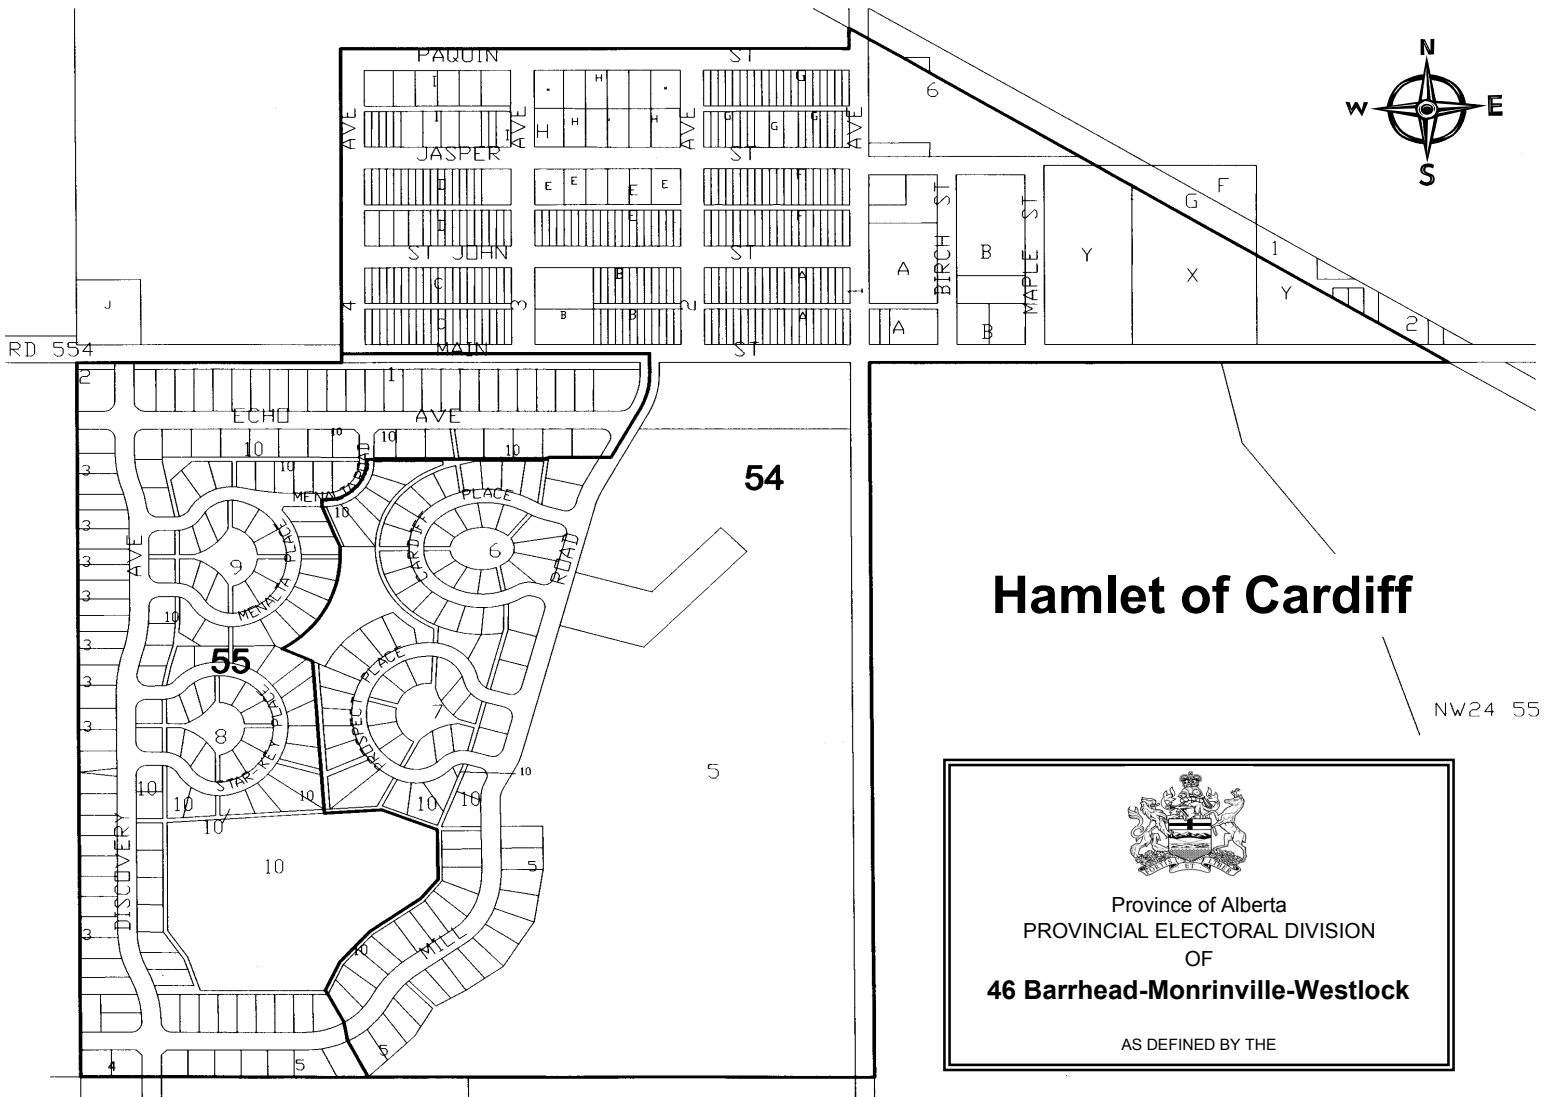

Electoral Division of Barrhead-Morinville-Westlock

General Election Statement of Official Results - November 22, 2004

POLL NUMBER	NAME OF POLL	NAMES ON LIST	ALAN FIEBICH LIB	CARL HAUGEN SC	PEGGY KIRKEY NDP	KEN KOWALSKI PC	MIKE RADOJCIC AA	V	S	D	R	% VOTER TURNOUT
60	Morinville Southwest	293	24	2	20	50	11	107	0	0	1	36.9
61	Morinville Center South	398	58	1	15	71	7	152	0	0	0	38.2
62	Morinville Town Center	603	61	5	33	113	21	233	1	0	0	38.6
63	Morinville Southeast	195	30	1	14	41	4	90	0	0	0	46.2
64	Morinville Grandin Drive	481	57	5	41	81	8	192	0	0	1	40.1
65	Morinville East	569	55	7	30	86	7	185	0	0	1	32.7
66	Advance-Westlock	0	31	3	21	148	22	225	1	0	0	
67	Advance-Barrhead	0	45	4	18	171	22	260	0	0	2	
68	Advance-Swan Hills	0	8	0	5	28	2	43	0	0	0	
69	Advance-Morinville	0	66	2	18	100	14	200	1	0	0	
70	Mobile-Parkview/Pembina/Westlock LT Care	0	6	5	6	57	5	79	0	0	1	
71	Mobile-Parkview/Legion Villa/Smithfield/Westlock HC Ctr	0	9	4	13	103	4	133	0	0	0	
72	Mobile-Barrhead HC Ctr/Hillcrest/Keir Care	0	22	10	11	113	8	164	1	1	4	
73	Mobile-Aspen/Chateau Sturgeon/Heritage Place/Lions	0	32	4	5	49	2	92	0	0	1	
74	Special Ballot	0	6	1	1	48	3	59	0	0	10	
TOTAL		22,732	2,310	407	1,113	7,066	1,020	11,916	30	4	37	52.6

V=Valid Ballots   S=Spoiled Ballots   D=Declined Ballots   R=Rejected Ballots