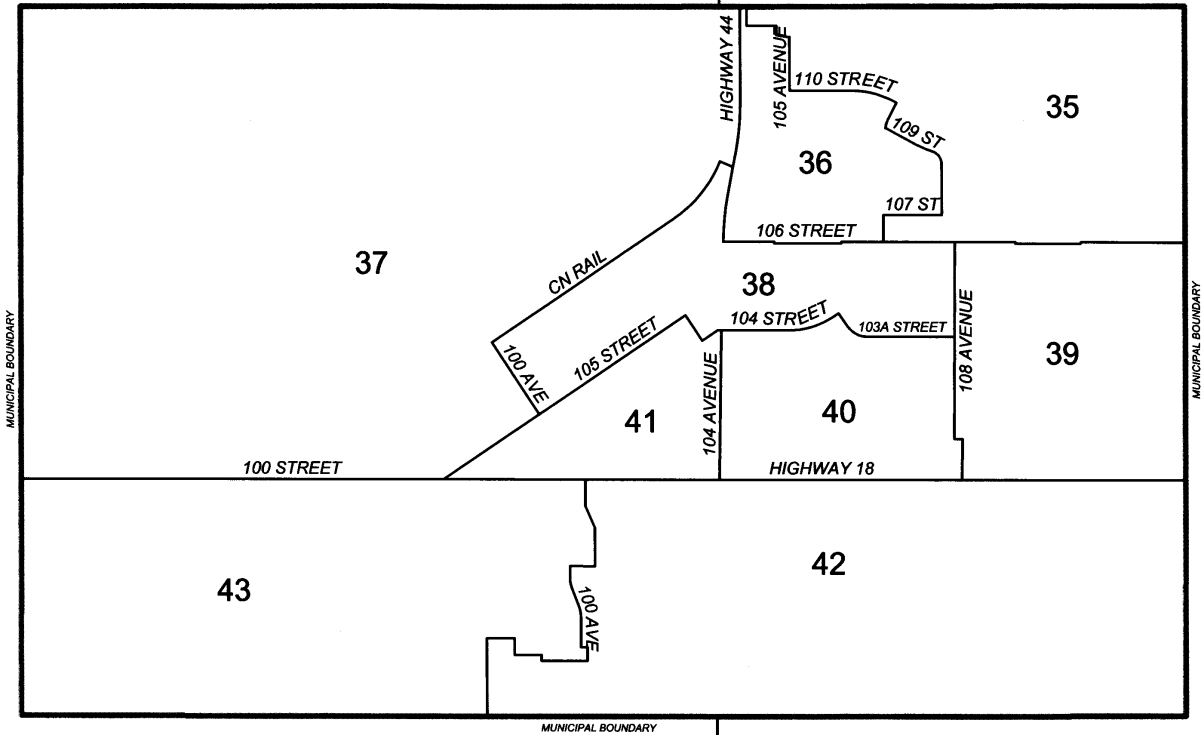

Town of Westlock

Town of Legal

Province of Alberta
PROVINCIAL ELECTORAL DIVISION
OF
46 Barrhead-Morinville-Westlock

AS DEFINED BY THE
ALBERTA ELECTORAL DIVISIONS ACT, 2003

Electoral Division of Barrhead-Morinville-Westlock

General Election Statement of Official Results - November 22, 2004

POLL NUMBER	NAME OF POLL	NAMES ON LIST	ALAN FIEBICH LIB	CARL HAUGEN SC	PEGGY KIRKEY NDP	KEN KOWALSKI PC	MIKE RADOJCIC AA	V	S	D	R	% VOTER TURNOUT
60	Morinville Southwest	293	24	2	20	50	11	107	0	0	1	36.9
61	Morinville Center South	398	58	1	15	71	7	152	0	0	0	38.2
62	Morinville Town Center	603	61	5	33	113	21	233	1	0	0	38.6
63	Morinville Southeast	195	30	1	14	41	4	90	0	0	0	46.2
64	Morinville Grandin Drive	481	57	5	41	81	8	192	0	0	1	40.1
65	Morinville East	569	55	7	30	86	7	185	0	0	1	32.7
66	Advance-Westlock	0	31	3	21	148	22	225	1	0	0	
67	Advance-Barrhead	0	45	4	18	171	22	260	0	0	2	
68	Advance-Swan Hills	0	8	0	5	28	2	43	0	0	0	
69	Advance-Morinville	0	66	2	18	100	14	200	1	0	0	
70	Mobile-Parkview/Pembina/Westlock LT Care	0	6	5	6	57	5	79	0	0	1	
71	Mobile-Parkview/Legion Villa/Smithfield/Westlock HC Ctr	0	9	4	13	103	4	133	0	0	0	
72	Mobile-Barrhead HC Ctr/Hillcrest/Keir Care	0	22	10	11	113	8	164	1	1	4	
73	Mobile-Aspen/Chateau Sturgeon/Heritage Place/Lions	0	32	4	5	49	2	92	0	0	1	
74	Special Ballot	0	6	1	1	48	3	59	0	0	10	
TOTAL		22,732	2,310	407	1,113	7,066	1,020	11,916	30	4	37	52.6

V=Valid Ballots   S=Spoiled Ballots   D=Declined Ballots   R=Rejected Ballots