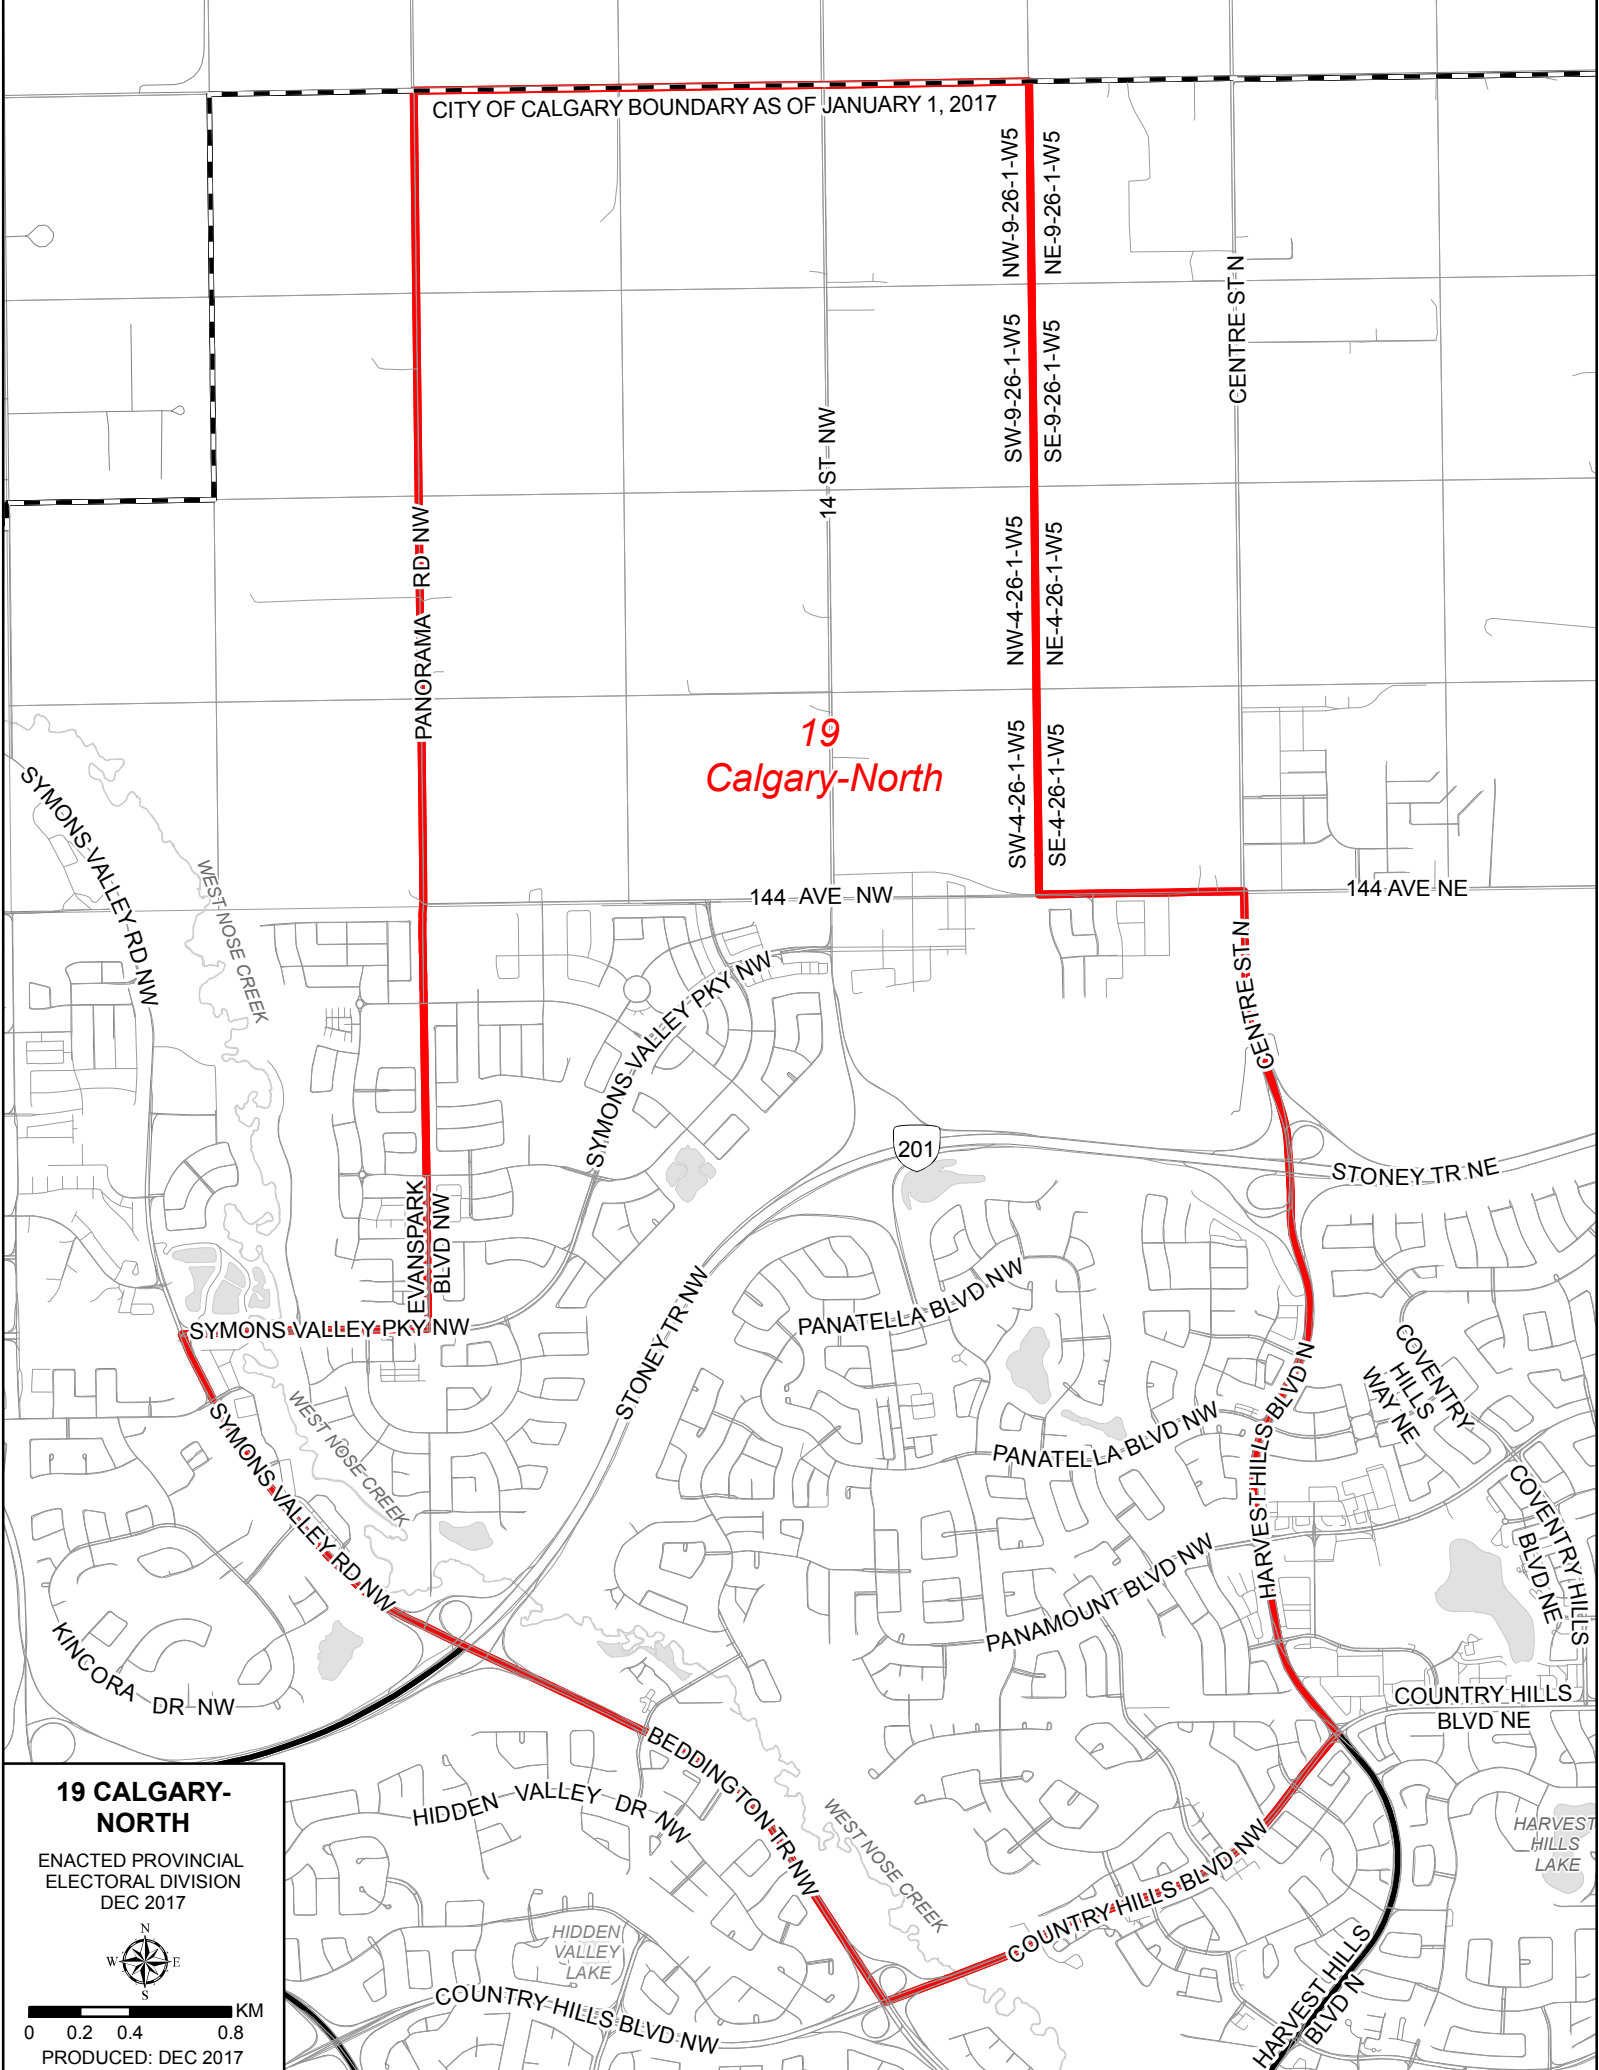

CITY OF CALGARY BOUNDARY AS OF JANUARY 1, 2017

19 Calgary-North

19 CALGARY-NORTH

ENACTED PROVINCIAL ELECTORAL DIVISION DEC 2017

0 0.2 0.4 0.8 KM

PRODUCED: DEC 2017