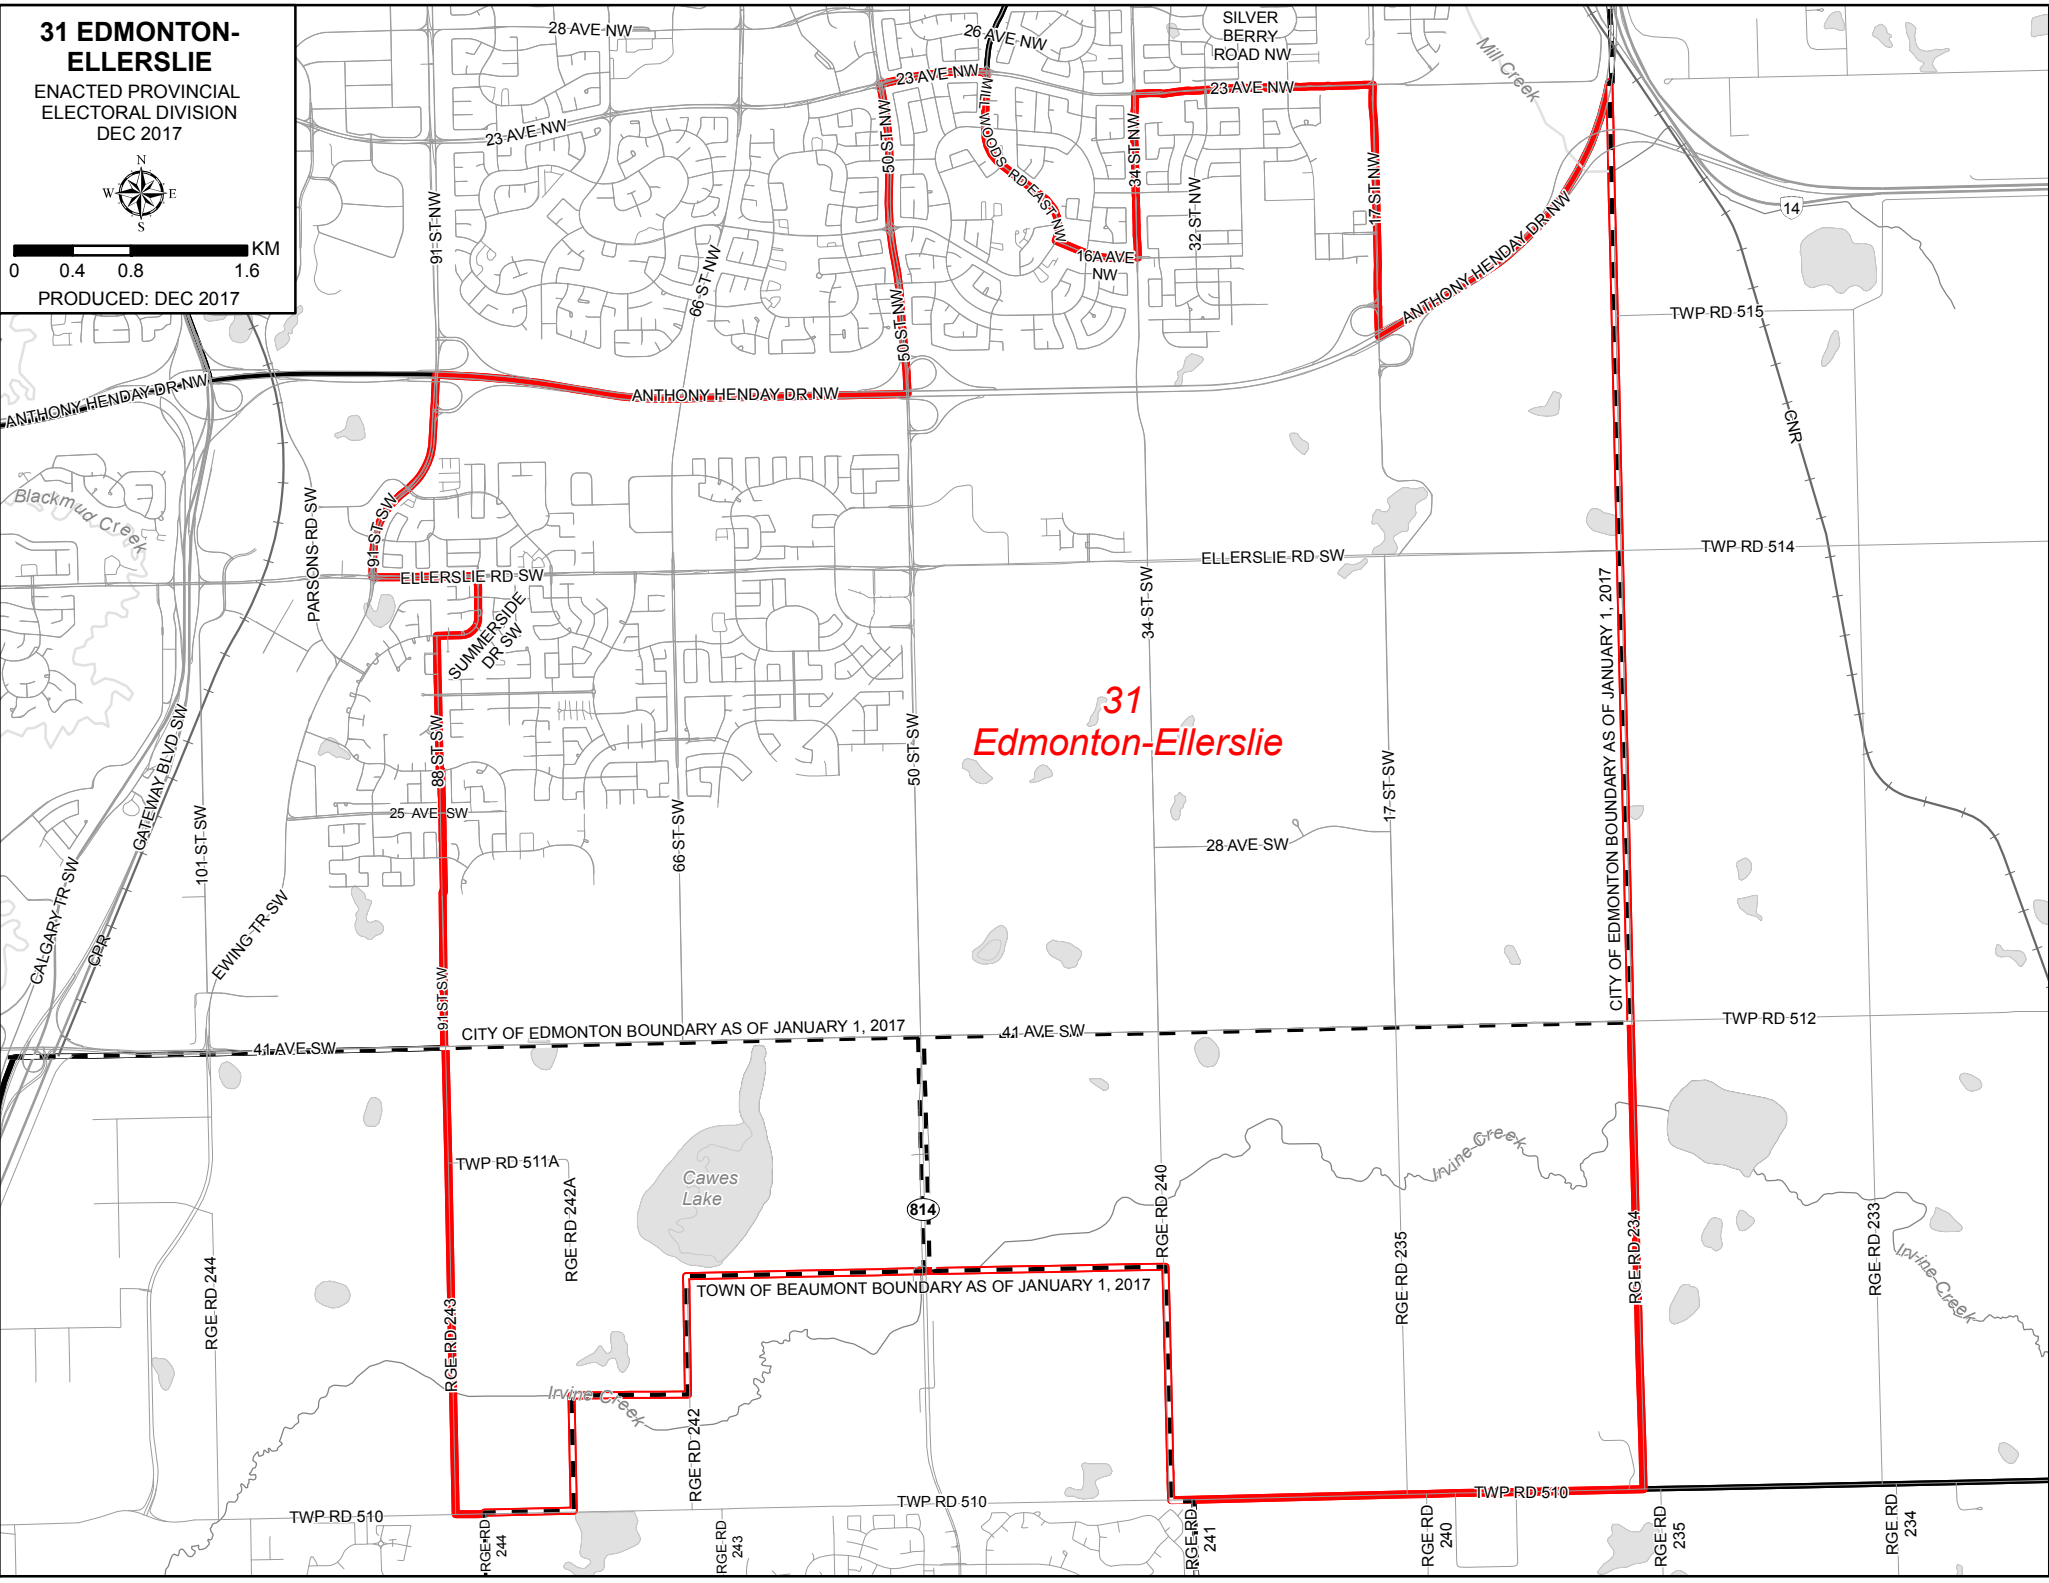

31 EDMONTON-ELLERSLIE

ENACTED PROVINCIAL
ELECTORAL DIVISION
DEC 2017

PRODUCED: DEC 2017

31
Edmonton-Ellerslie