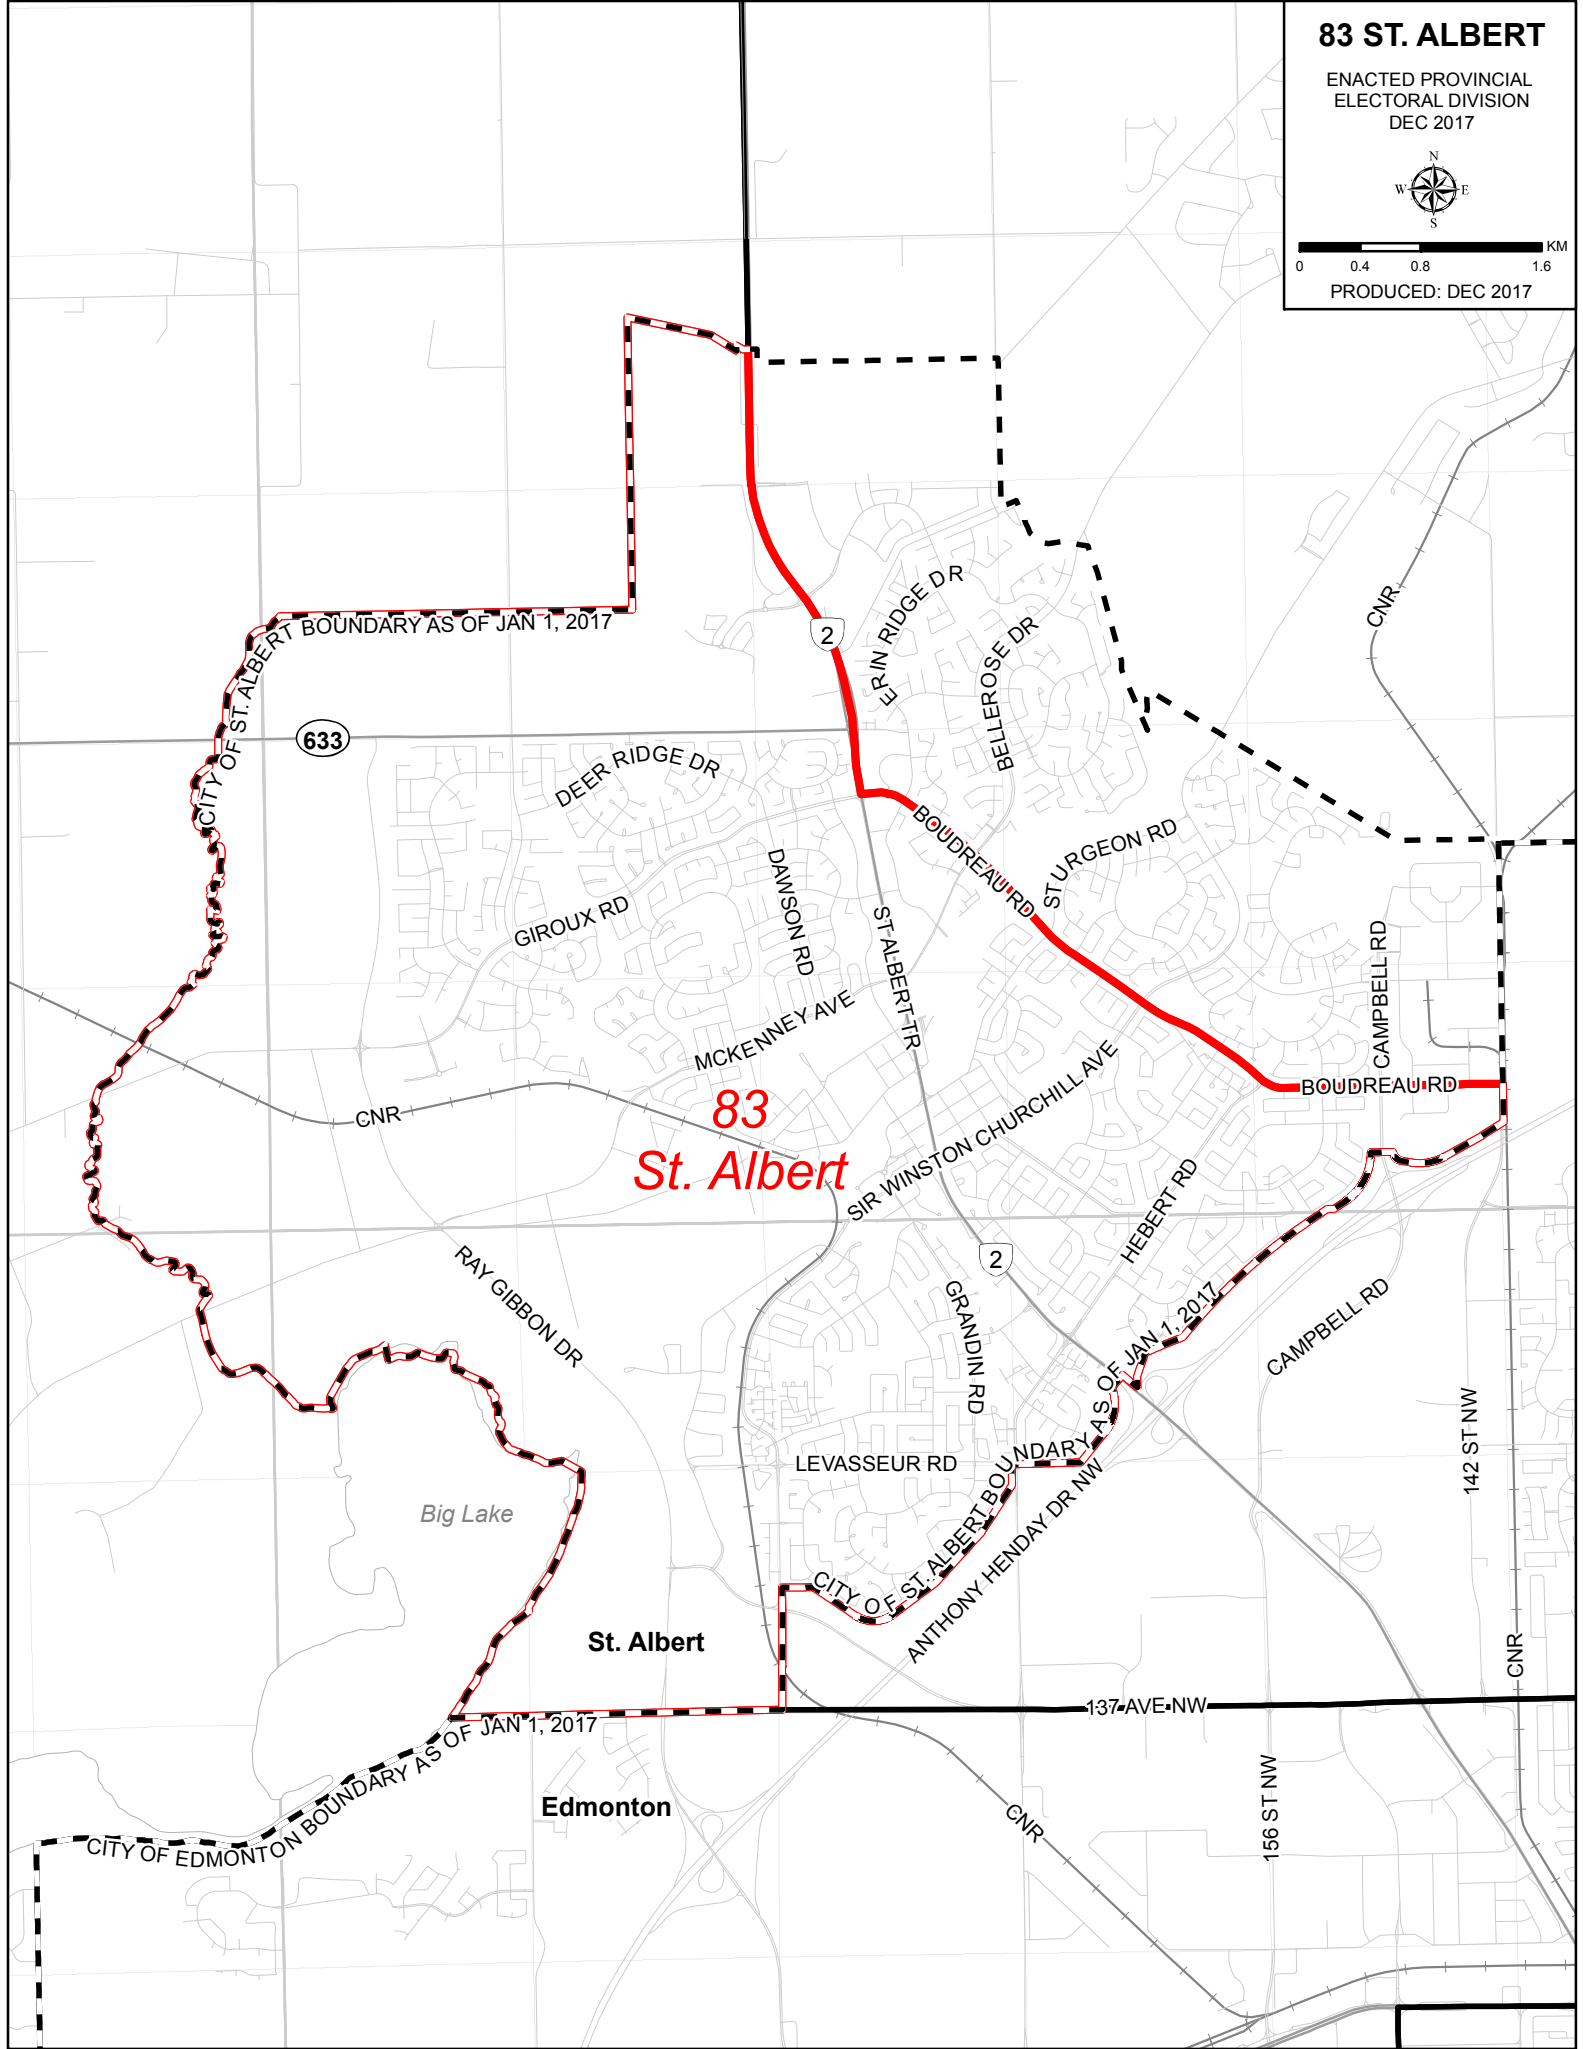

83 ST. ALBERT

ENACTED PROVINCIAL
ELECTORAL DIVISION
DEC 2017

PRODUCED: DEC 2017

83
St. Albert

St. Albert

Edmonton

Big Lake

633

2

2

CITY OF ST. ALBERT BOUNDARY AS OF JAN 1, 2017

CITY OF ST. ALBERT BOUNDARY AS OF JAN 1, 2017

CITY OF EDMONTON BOUNDARY AS OF JAN 1, 2017

CNR

CNR

CNR

STURGEON RD

SIR WINSTON CHURCHILL AVE

HEBERT RD

GRANDIN RD

LEVASSEUR RD

ANTHONY HENDAY DR NW

CAMPBELL RD

142 ST NW

137 AVE NW

156 ST NW