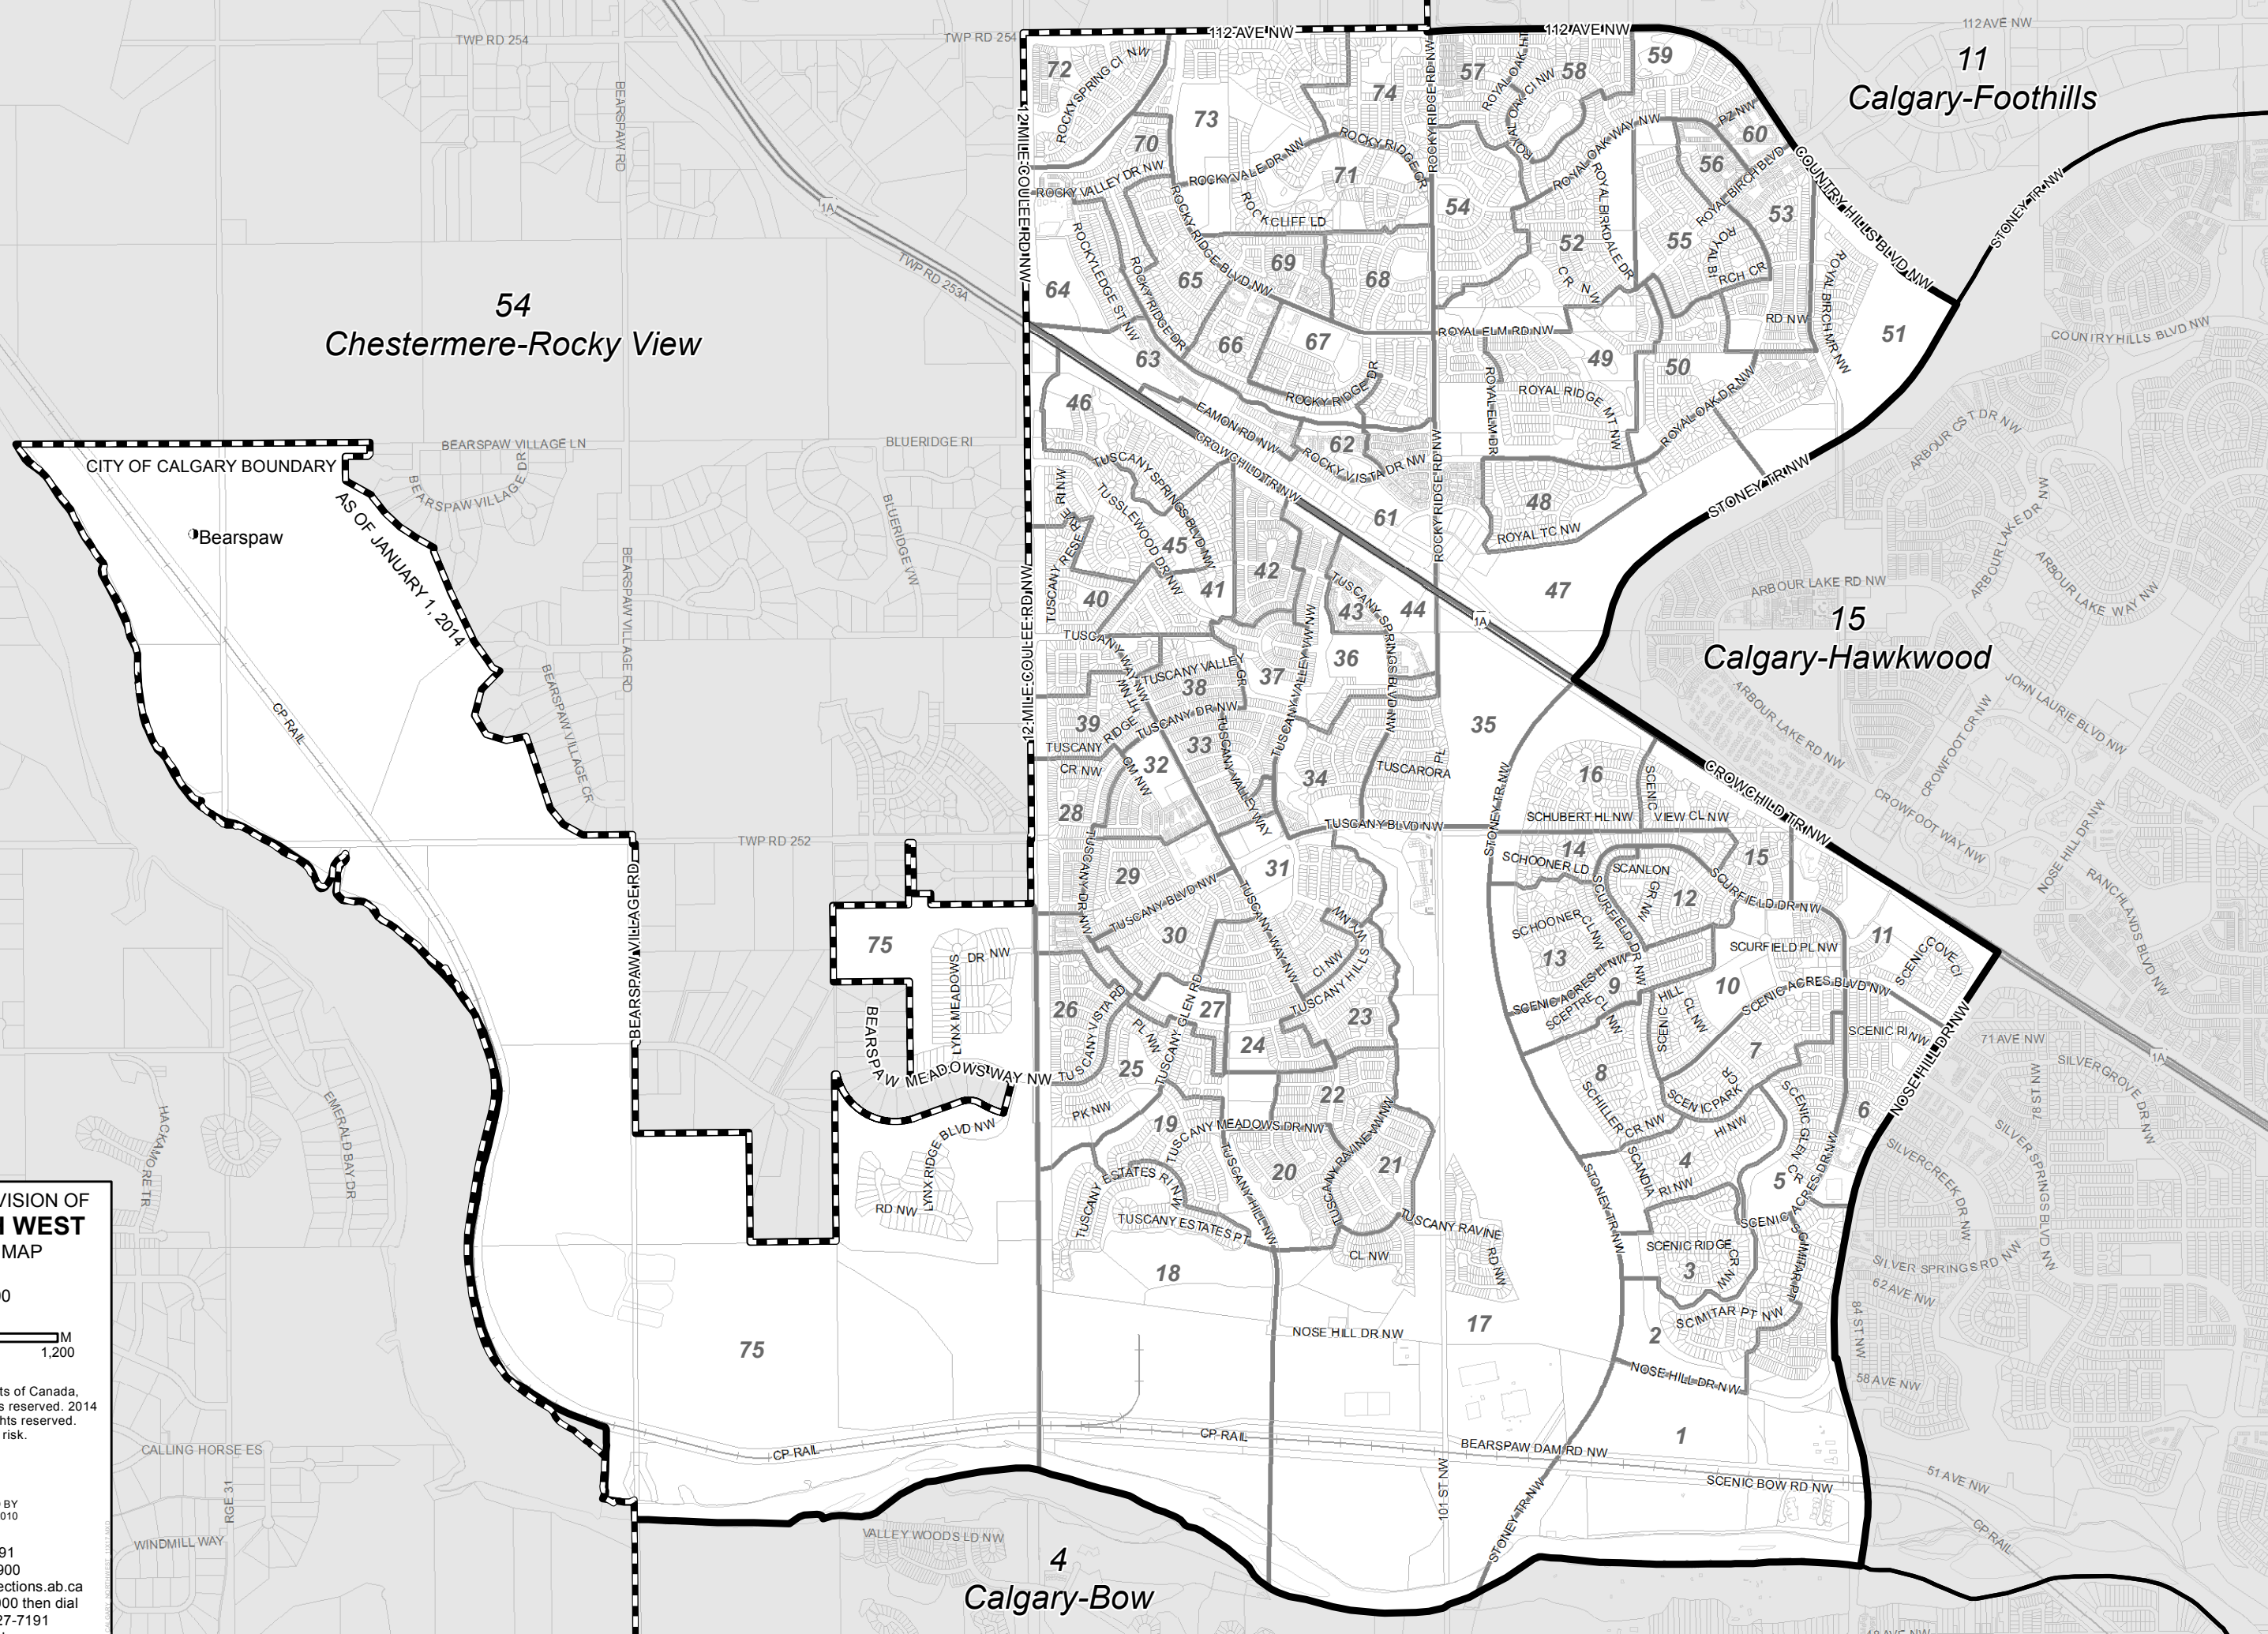

PROVINCIAL ELECTORAL DIVISION OF
22 CALGARY-NORTH WEST
 POLLING SUBDIVISION MAP

Base data provided by:
 Copyright © Her Majesty the Queen in Rights of Canada,
 Department of Natural Resources. All rights reserved. 2014
 Copyright © 2014 The City of Calgary. All rights reserved.
 Use subject to License. Use at own risk.
 Elections Alberta 2010

54
Chestermere-Rocky View

11
Calgary-Foothills

15
Calgary-Hawkwood

4
Calgary-Bow

CITY OF CALGARY BOUNDARY
 AS OF JANUARY 1, 2014

Bears paw