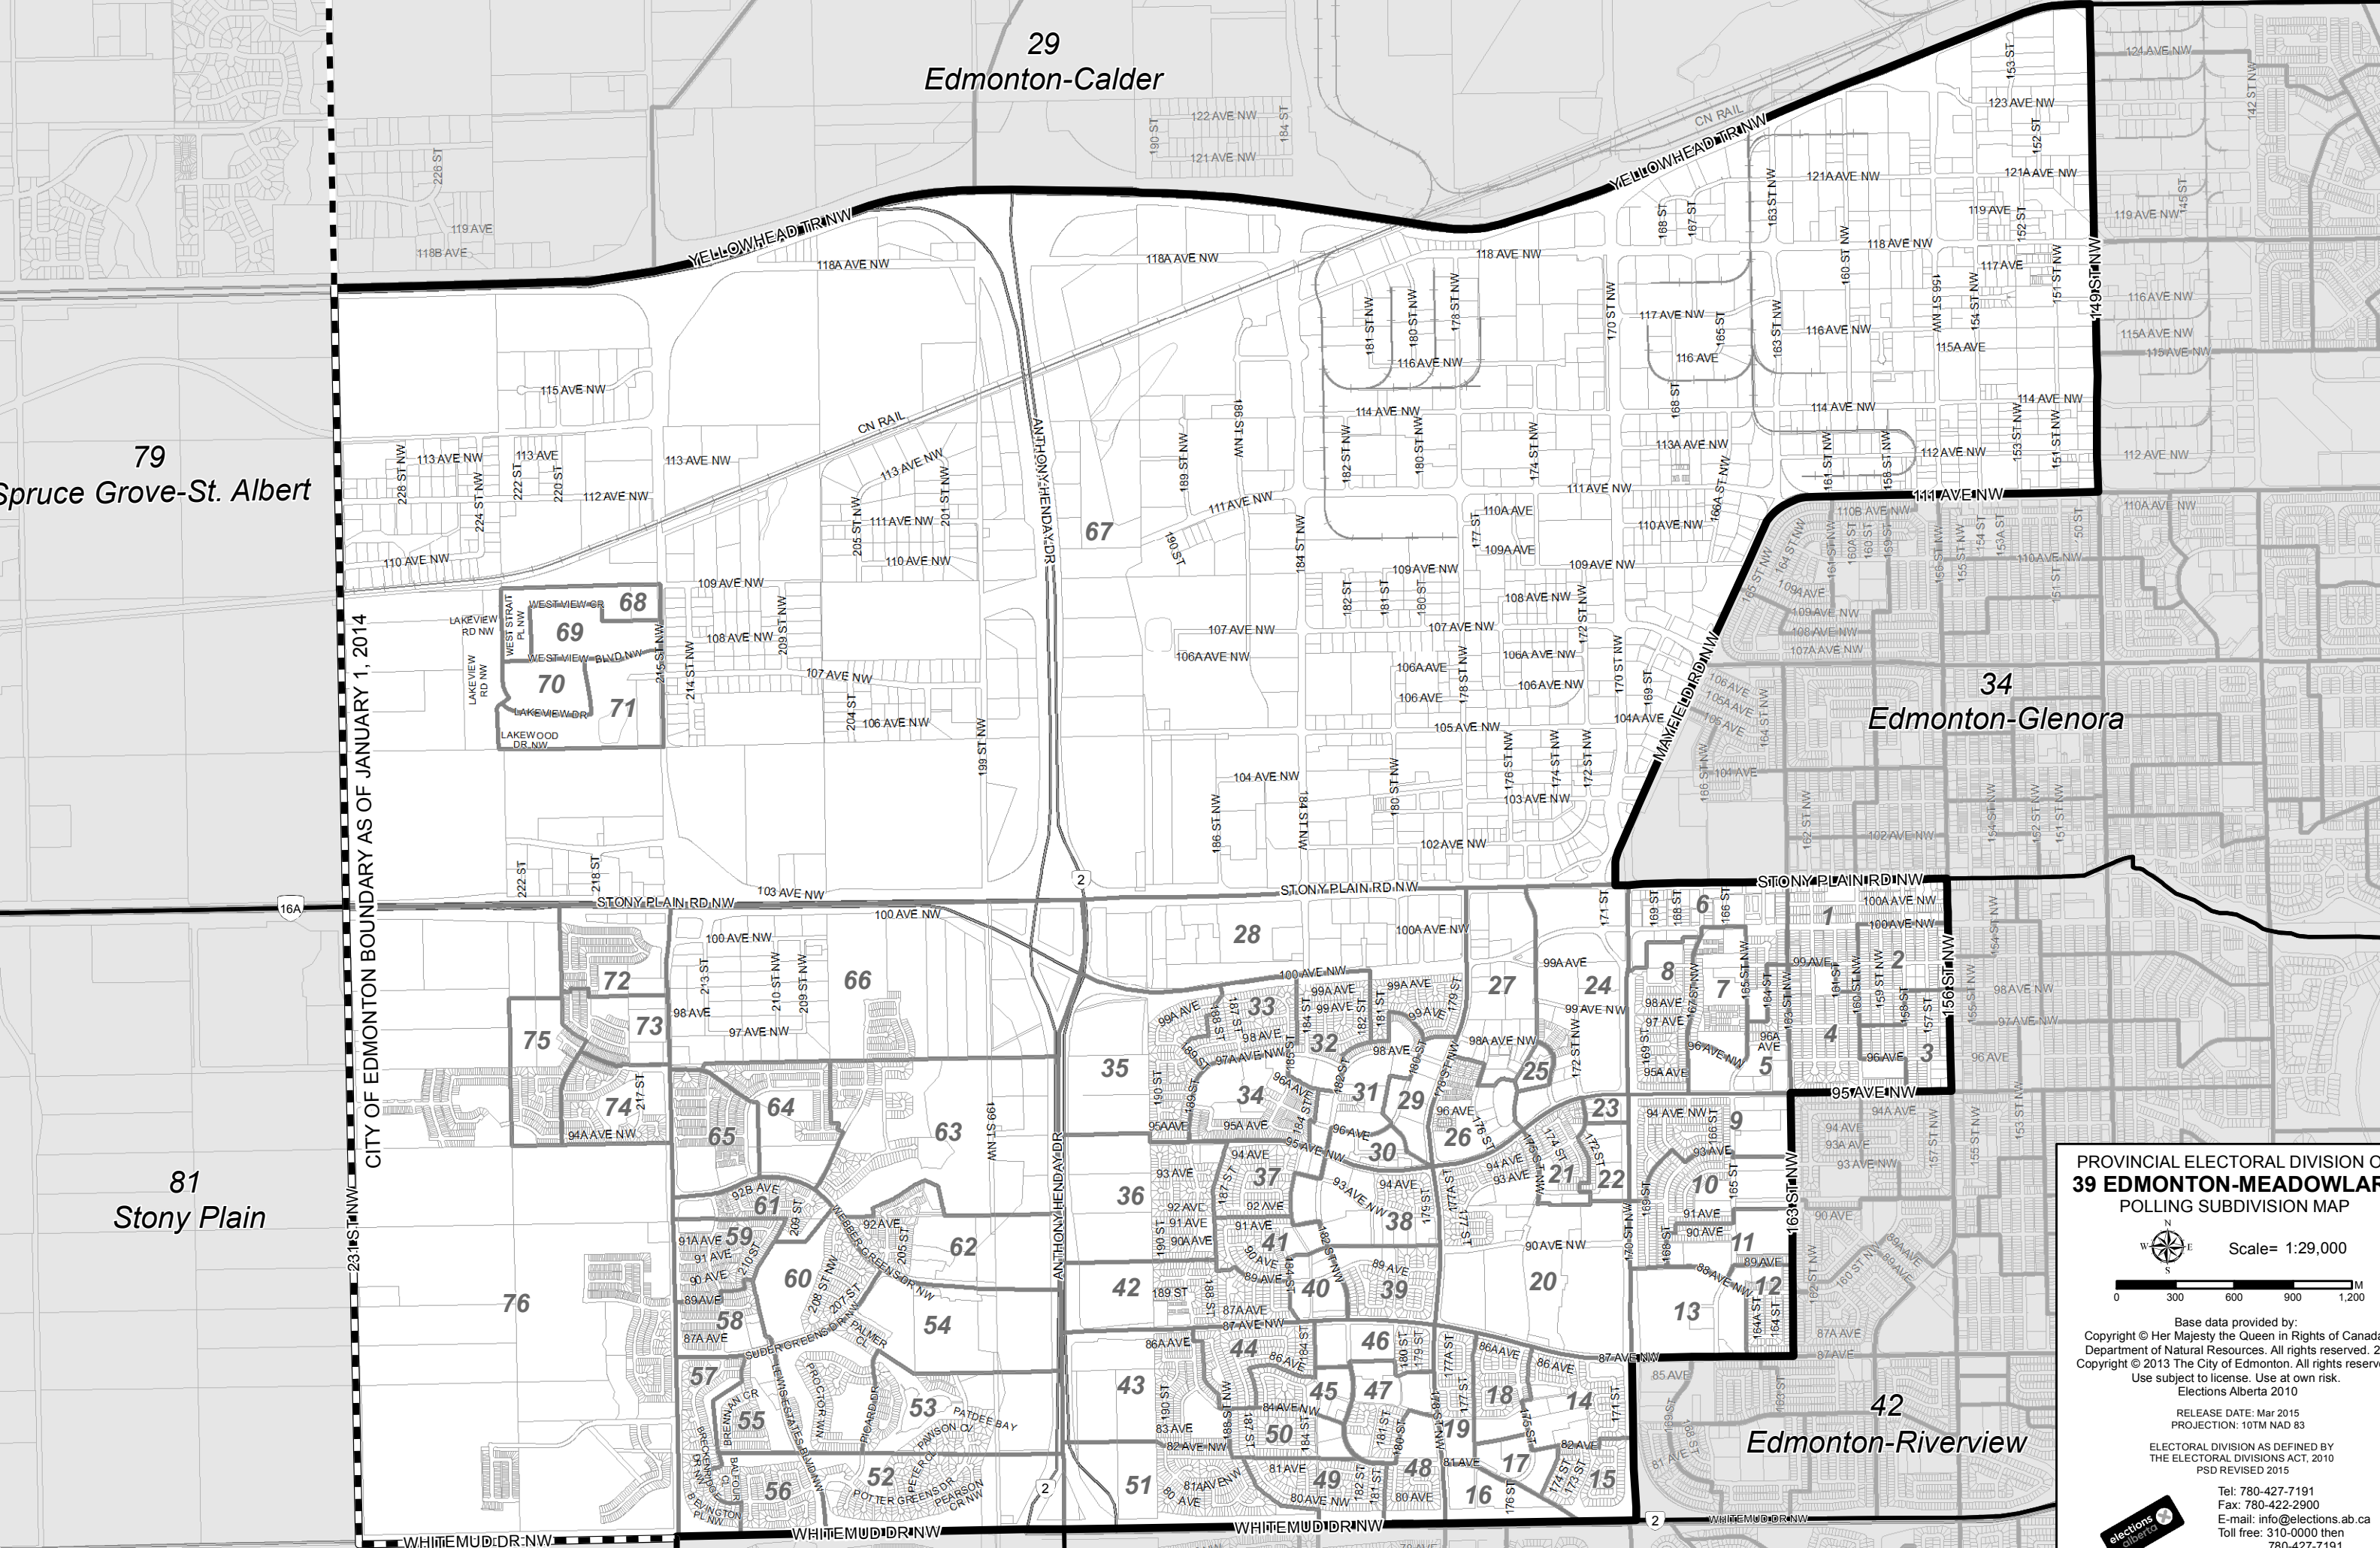

29
Edmonton-Calder

79
Spruce Grove-St. Albert

34
Edmonton-Glenora

81
Stony Plain

Edmonton-Riverview

CITY OF EDMONTON BOUNDARY AS OF JANUARY 1, 2014

PROVINCIAL ELECTORAL DIVISION OF
39 EDMONTON-MEADOWLARK
POLLING SUBDIVISION MAP

Scale= 1:29,000

Base data provided by:
Copyright © Her Majesty the Queen in Rights of Canada,
Department of Natural Resources. All rights reserved. 2014
Copyright © 2013 The City of Edmonton. All rights reserved.
Use subject to license. Use at own risk.
Elections Alberta 2010