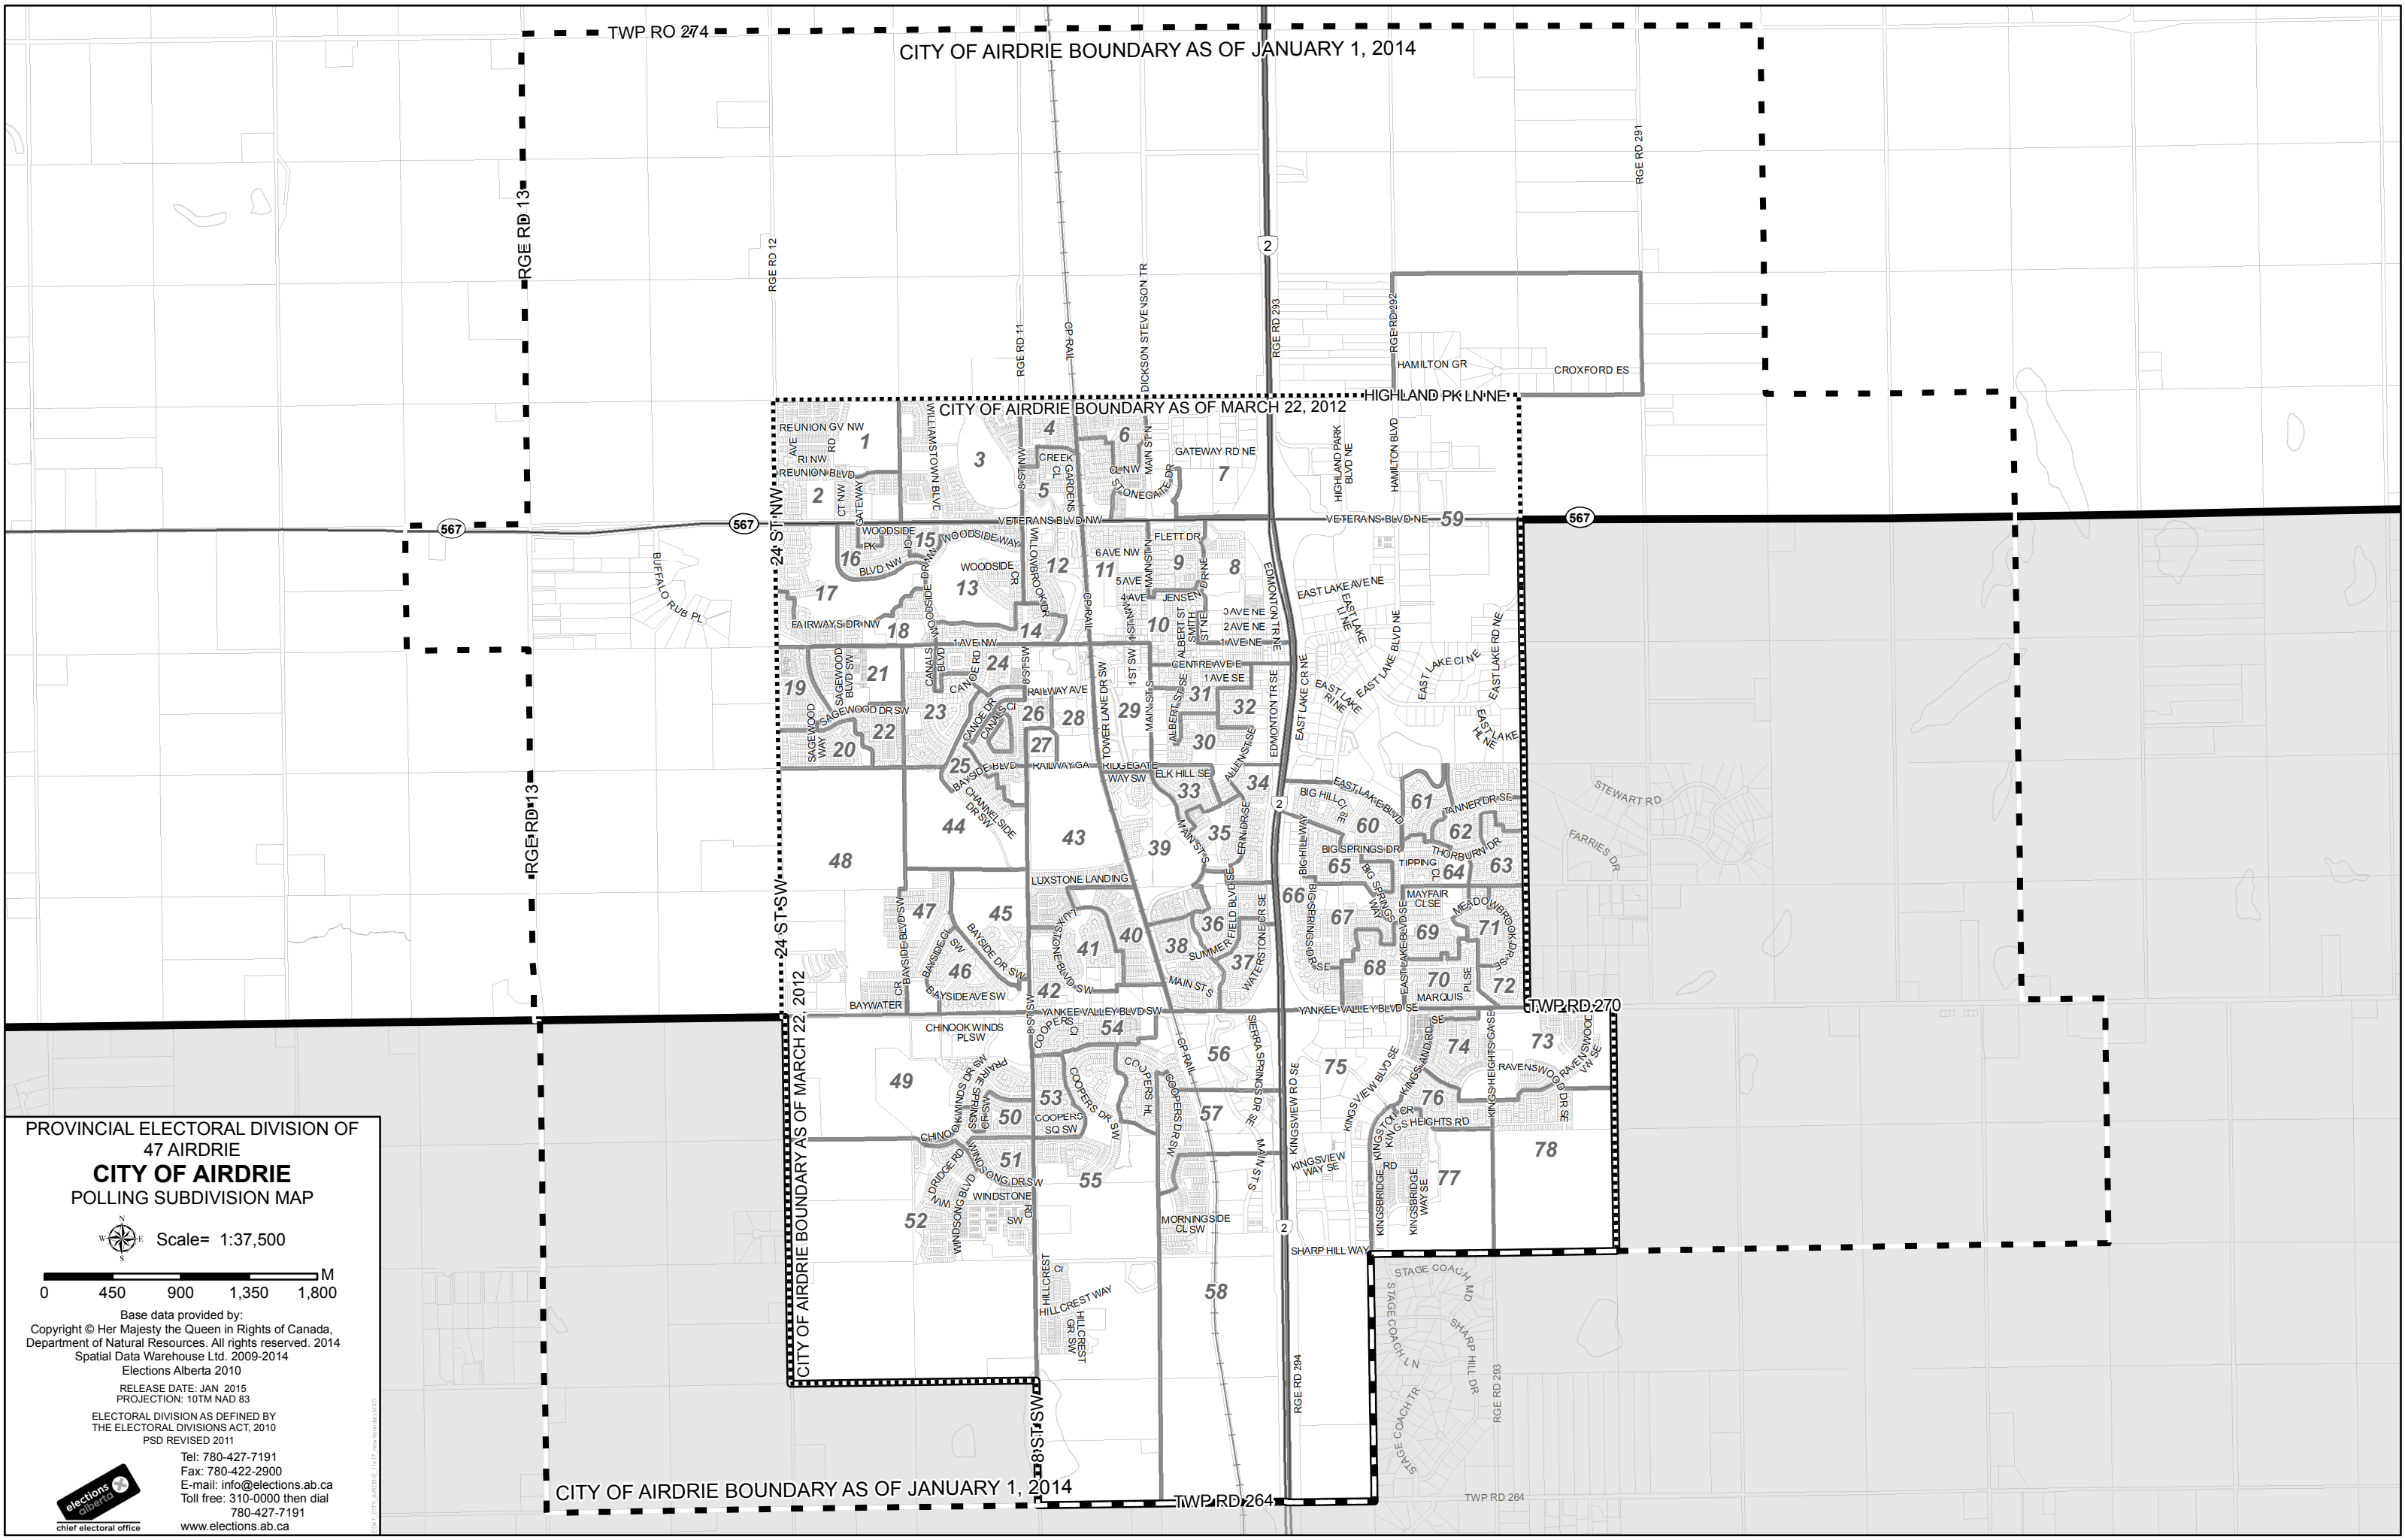

CITY OF AIRDRIE BOUNDARY AS OF JANUARY 1, 2014

CITY OF AIRDRIE BOUNDARY AS OF MARCH 22, 2012

PROVINCIAL ELECTORAL DIVISION OF  
47 AIRDRIE  
CITY OF AIRDRIE  
POLLING SUBDIVISION MAP

Base data provided by:  
Copyright © Her Majesty the Queen in Rights of Canada,  
Department of Natural Resources. All rights reserved. 2014  
Spatial Data Warehouse Ltd. 2009-2014  
Elections Alberta 2010  
RELEASE DATE: JAN 2015  
PROJECTION: 10TM NAD 83  
ELECTORAL DIVISION AS DEFINED BY  
THE ELECTORAL DIVISIONS ACT, 2010  
PSD REVISED 2011

Tel: 780-427-7191  
Fax: 780-422-2900  
E-mail: info@elections.ab.ca  
Toll free: 310-0000 then dial  
780-427-7191  
www.elections.ab.ca

CITY OF AIRDRIE BOUNDARY AS OF JANUARY 1, 2014

TWP RD 264 TWP RD 264