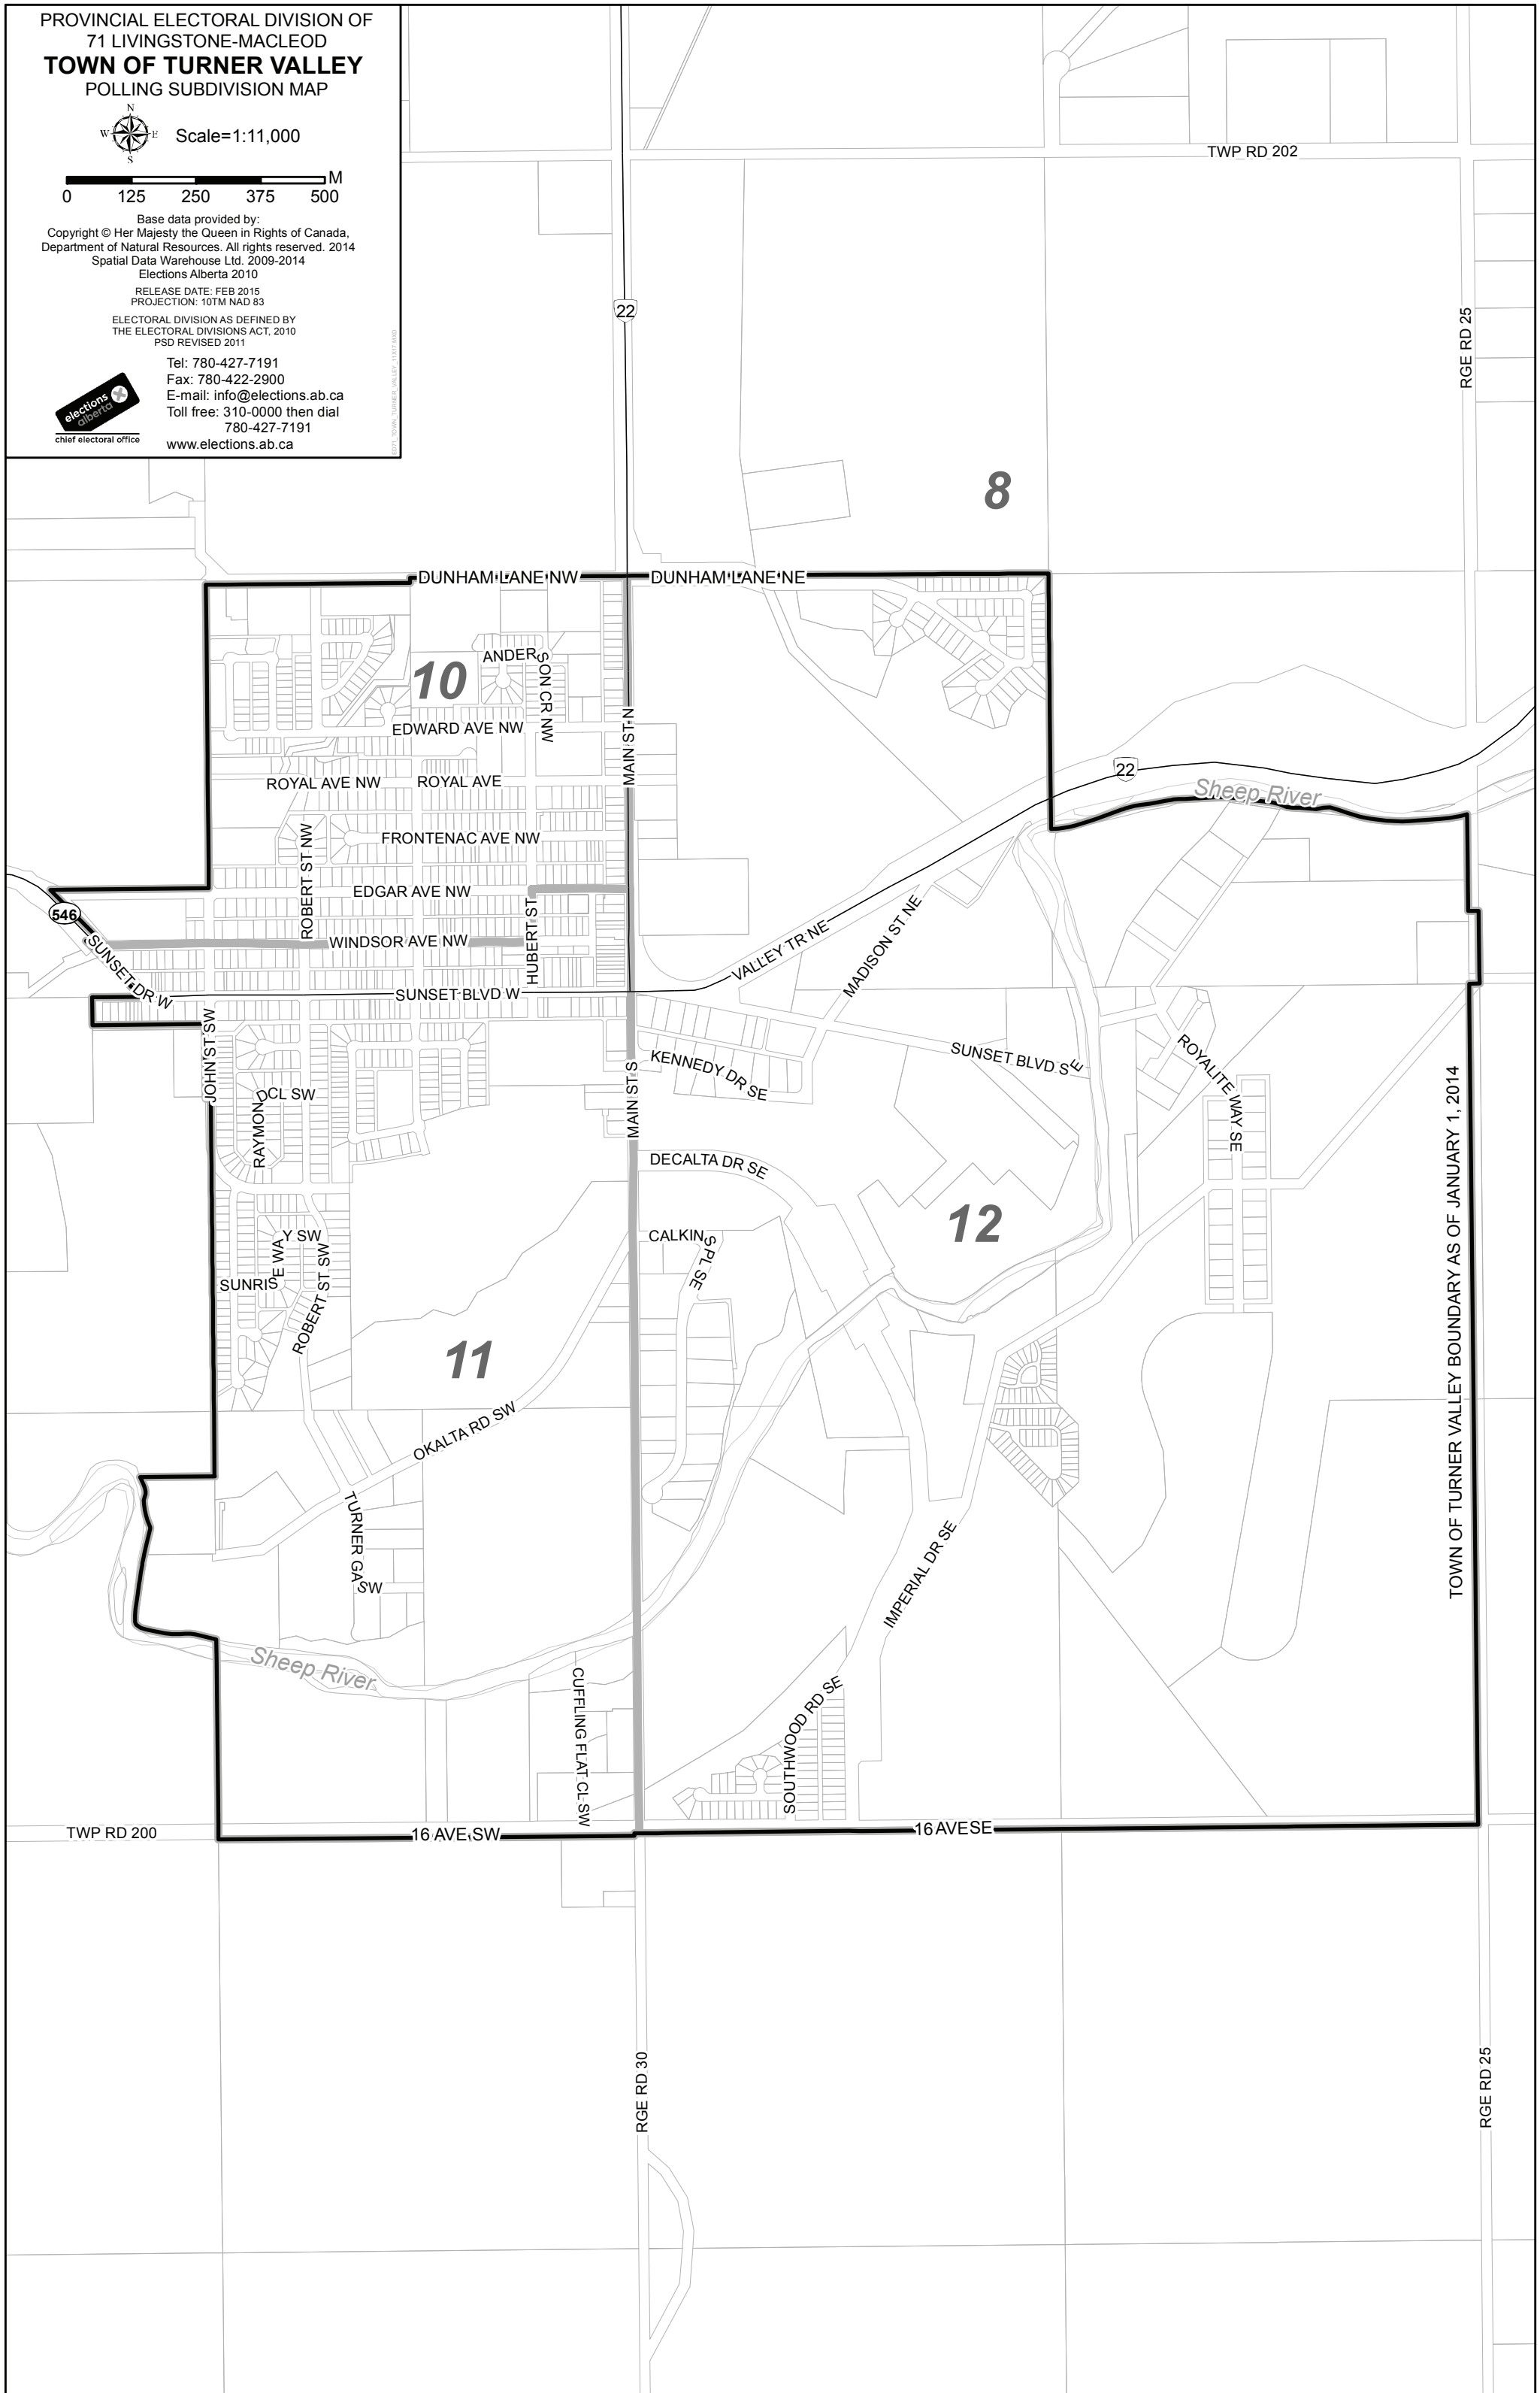

PROVINCIAL ELECTORAL DIVISION OF
71 LIVINGSTONE-MACLEOD
TOWN OF TURNER VALLEY
POLLING SUBDIVISION MAP

Scale=1:11,000

Base data provided by:
Copyright © Her Majesty the Queen in Rights of Canada,
Department of Natural Resources. All rights reserved. 2014
Spatial Data Warehouse Ltd. 2009-2014
Elections Alberta 2010
RELEASE DATE: FEB 2015
PROJECTION: 10TM NAD 83
ELECTORAL DIVISION AS DEFINED BY
THE ELECTORAL DIVISIONS ACT, 2010
PSD REVISED 2011

Tel: 780-427-7191
Fax: 780-422-2900
E-mail: info@elections.ab.ca
Toll free: 310-0000 then dial
780-427-7191
www.elections.ab.ca

TOWN OF TURNER VALLEY BOUNDARY AS OF JANUARY 1, 2014