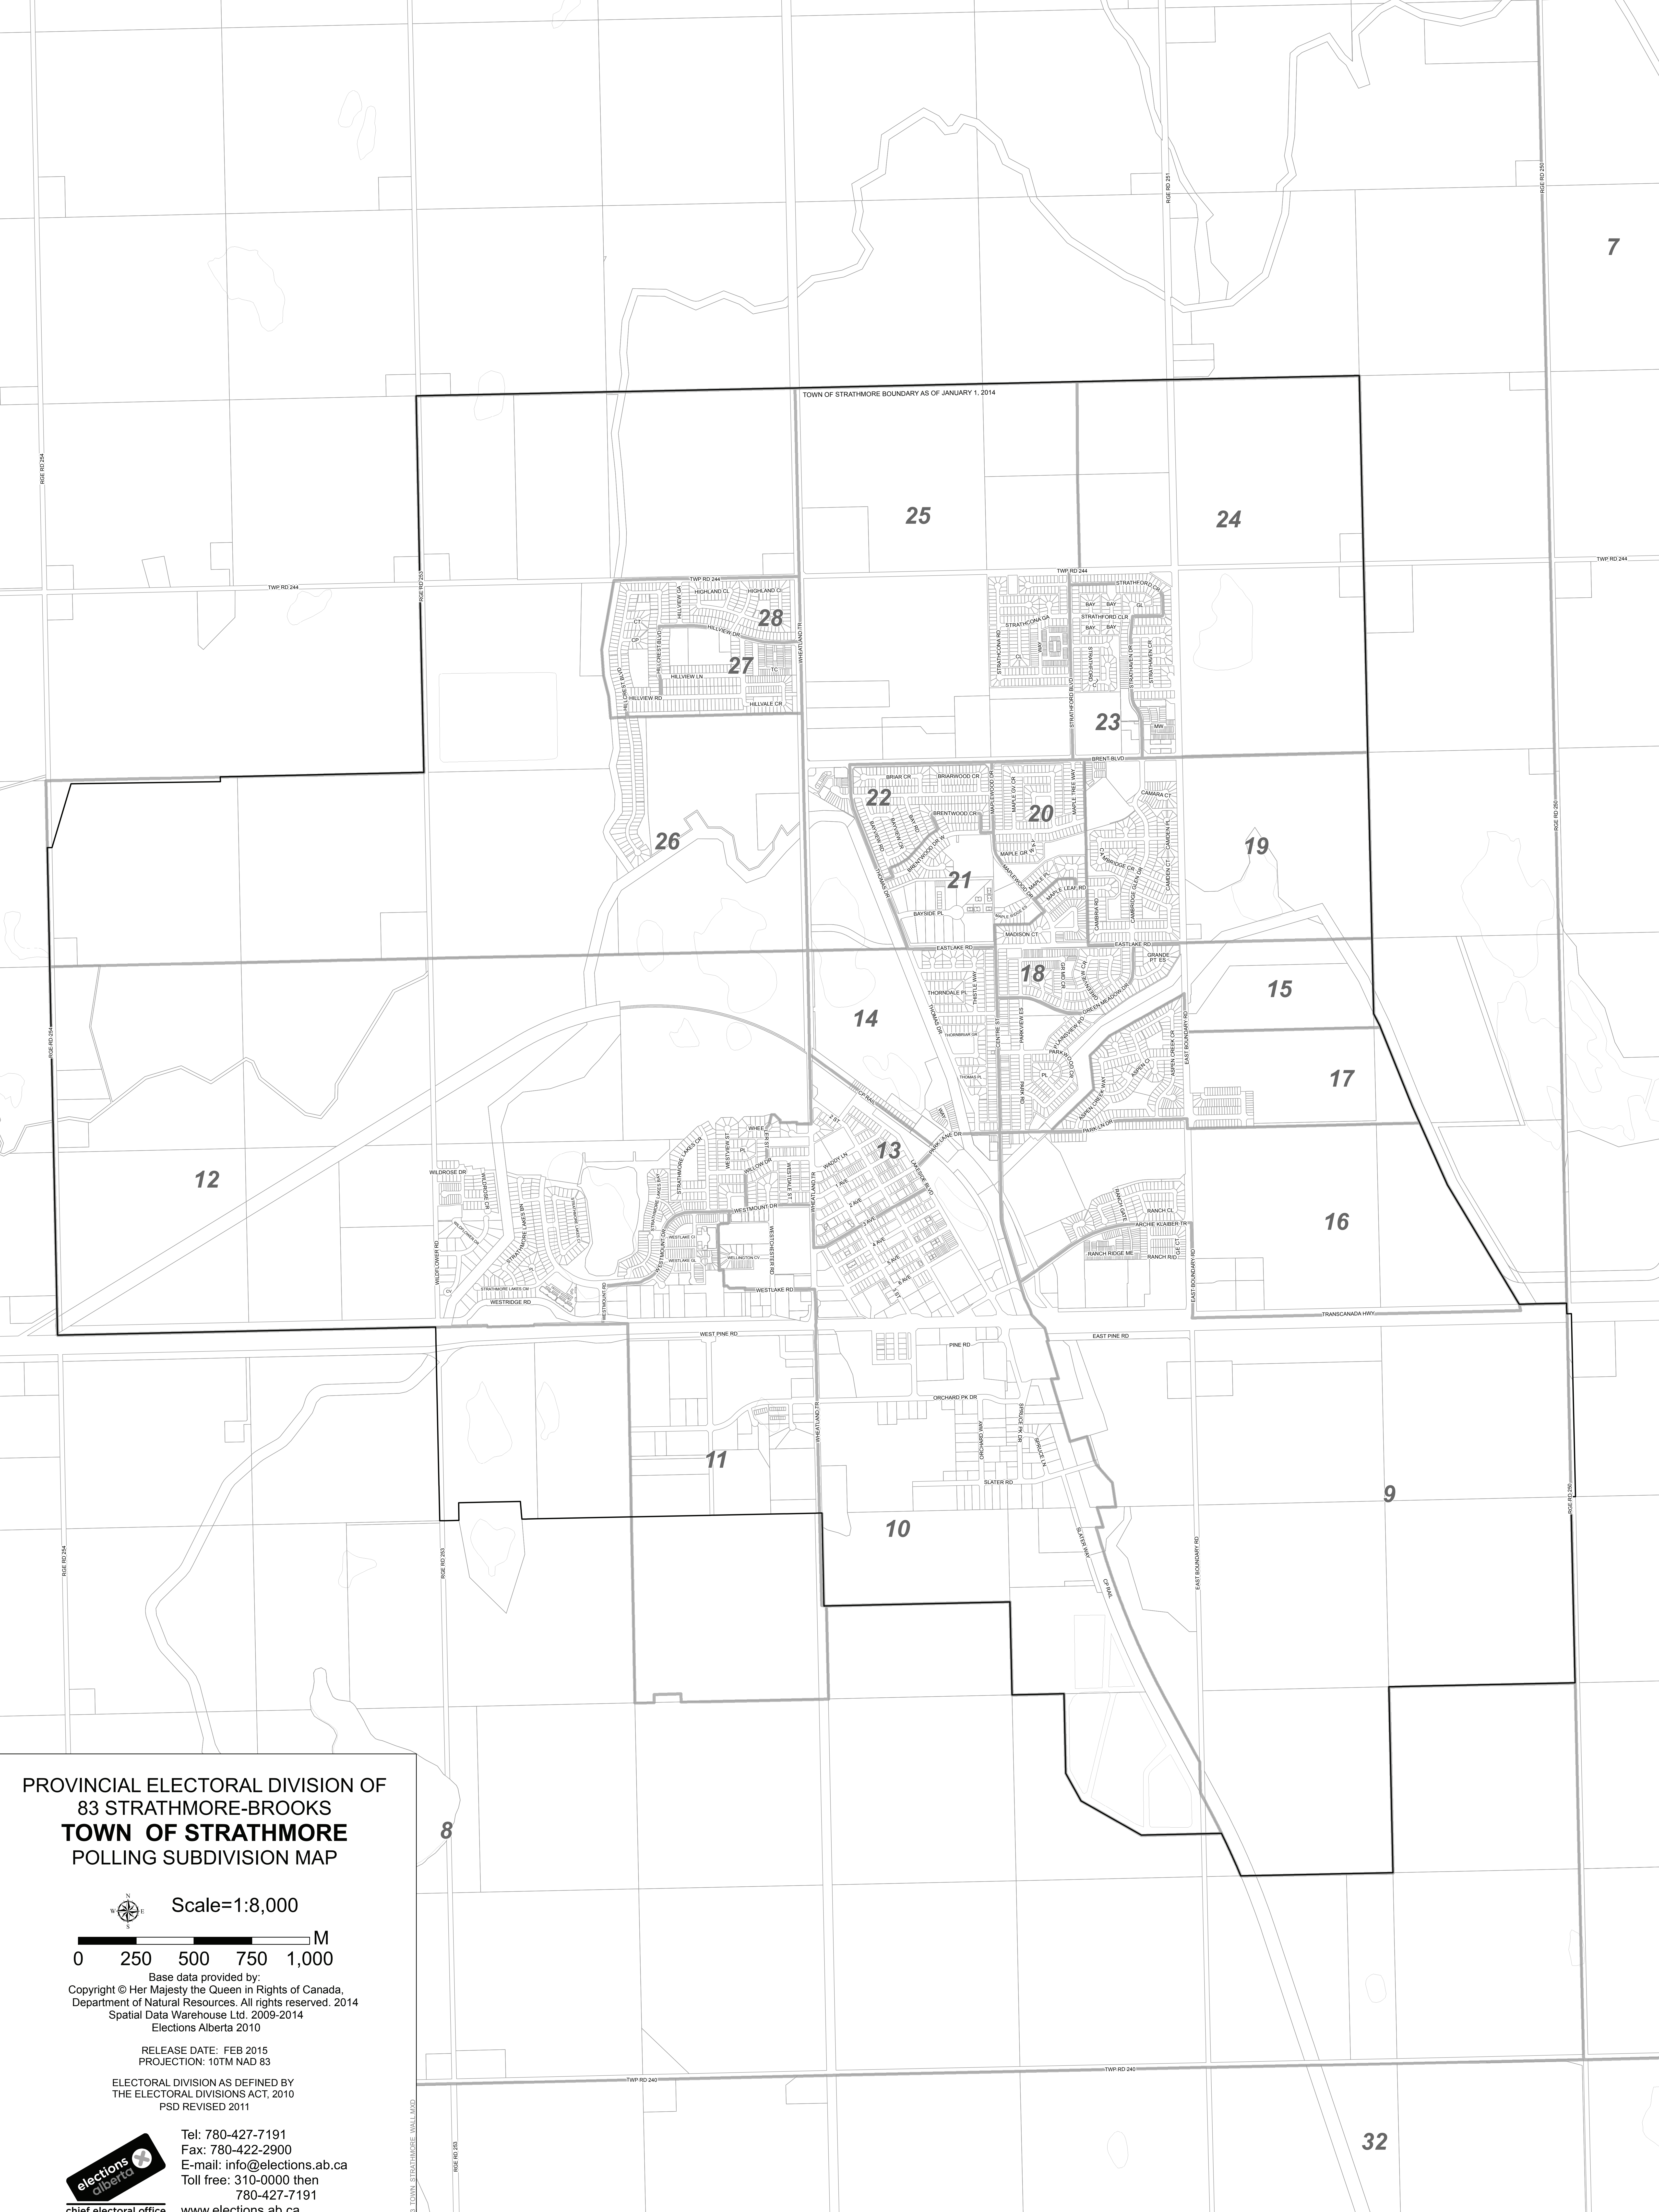

TOWN OF STRATHMORE BOUNDARY AS OF JANUARY 1, 2014

PROVINCIAL ELECTORAL DIVISION OF
 83 STRATHMORE-BROOKS
TOWN OF STRATHMORE
 POLLING SUBDIVISION MAP

Scale=1:8,000

Base data provided by:
 Copyright © Her Majesty the Queen in Rights of Canada,
 Department of Natural Resources. All rights reserved. 2014
 Spatial Data Warehouse Ltd. 2009-2014
 Elections Alberta 2010

EDGE TOWN STRATHMORE WALL ROAD

R16E RD 243

TWP RD 240

TWP RD 240

R16E RD 243

R16E RD 243

R16E RD 243

R16E RD 243

R16E RD 244

TWP RD 244

R16E RD 245

TWP RD 244

TWP RD 244

TWP RD 244

R16E RD 245

R16E RD 245