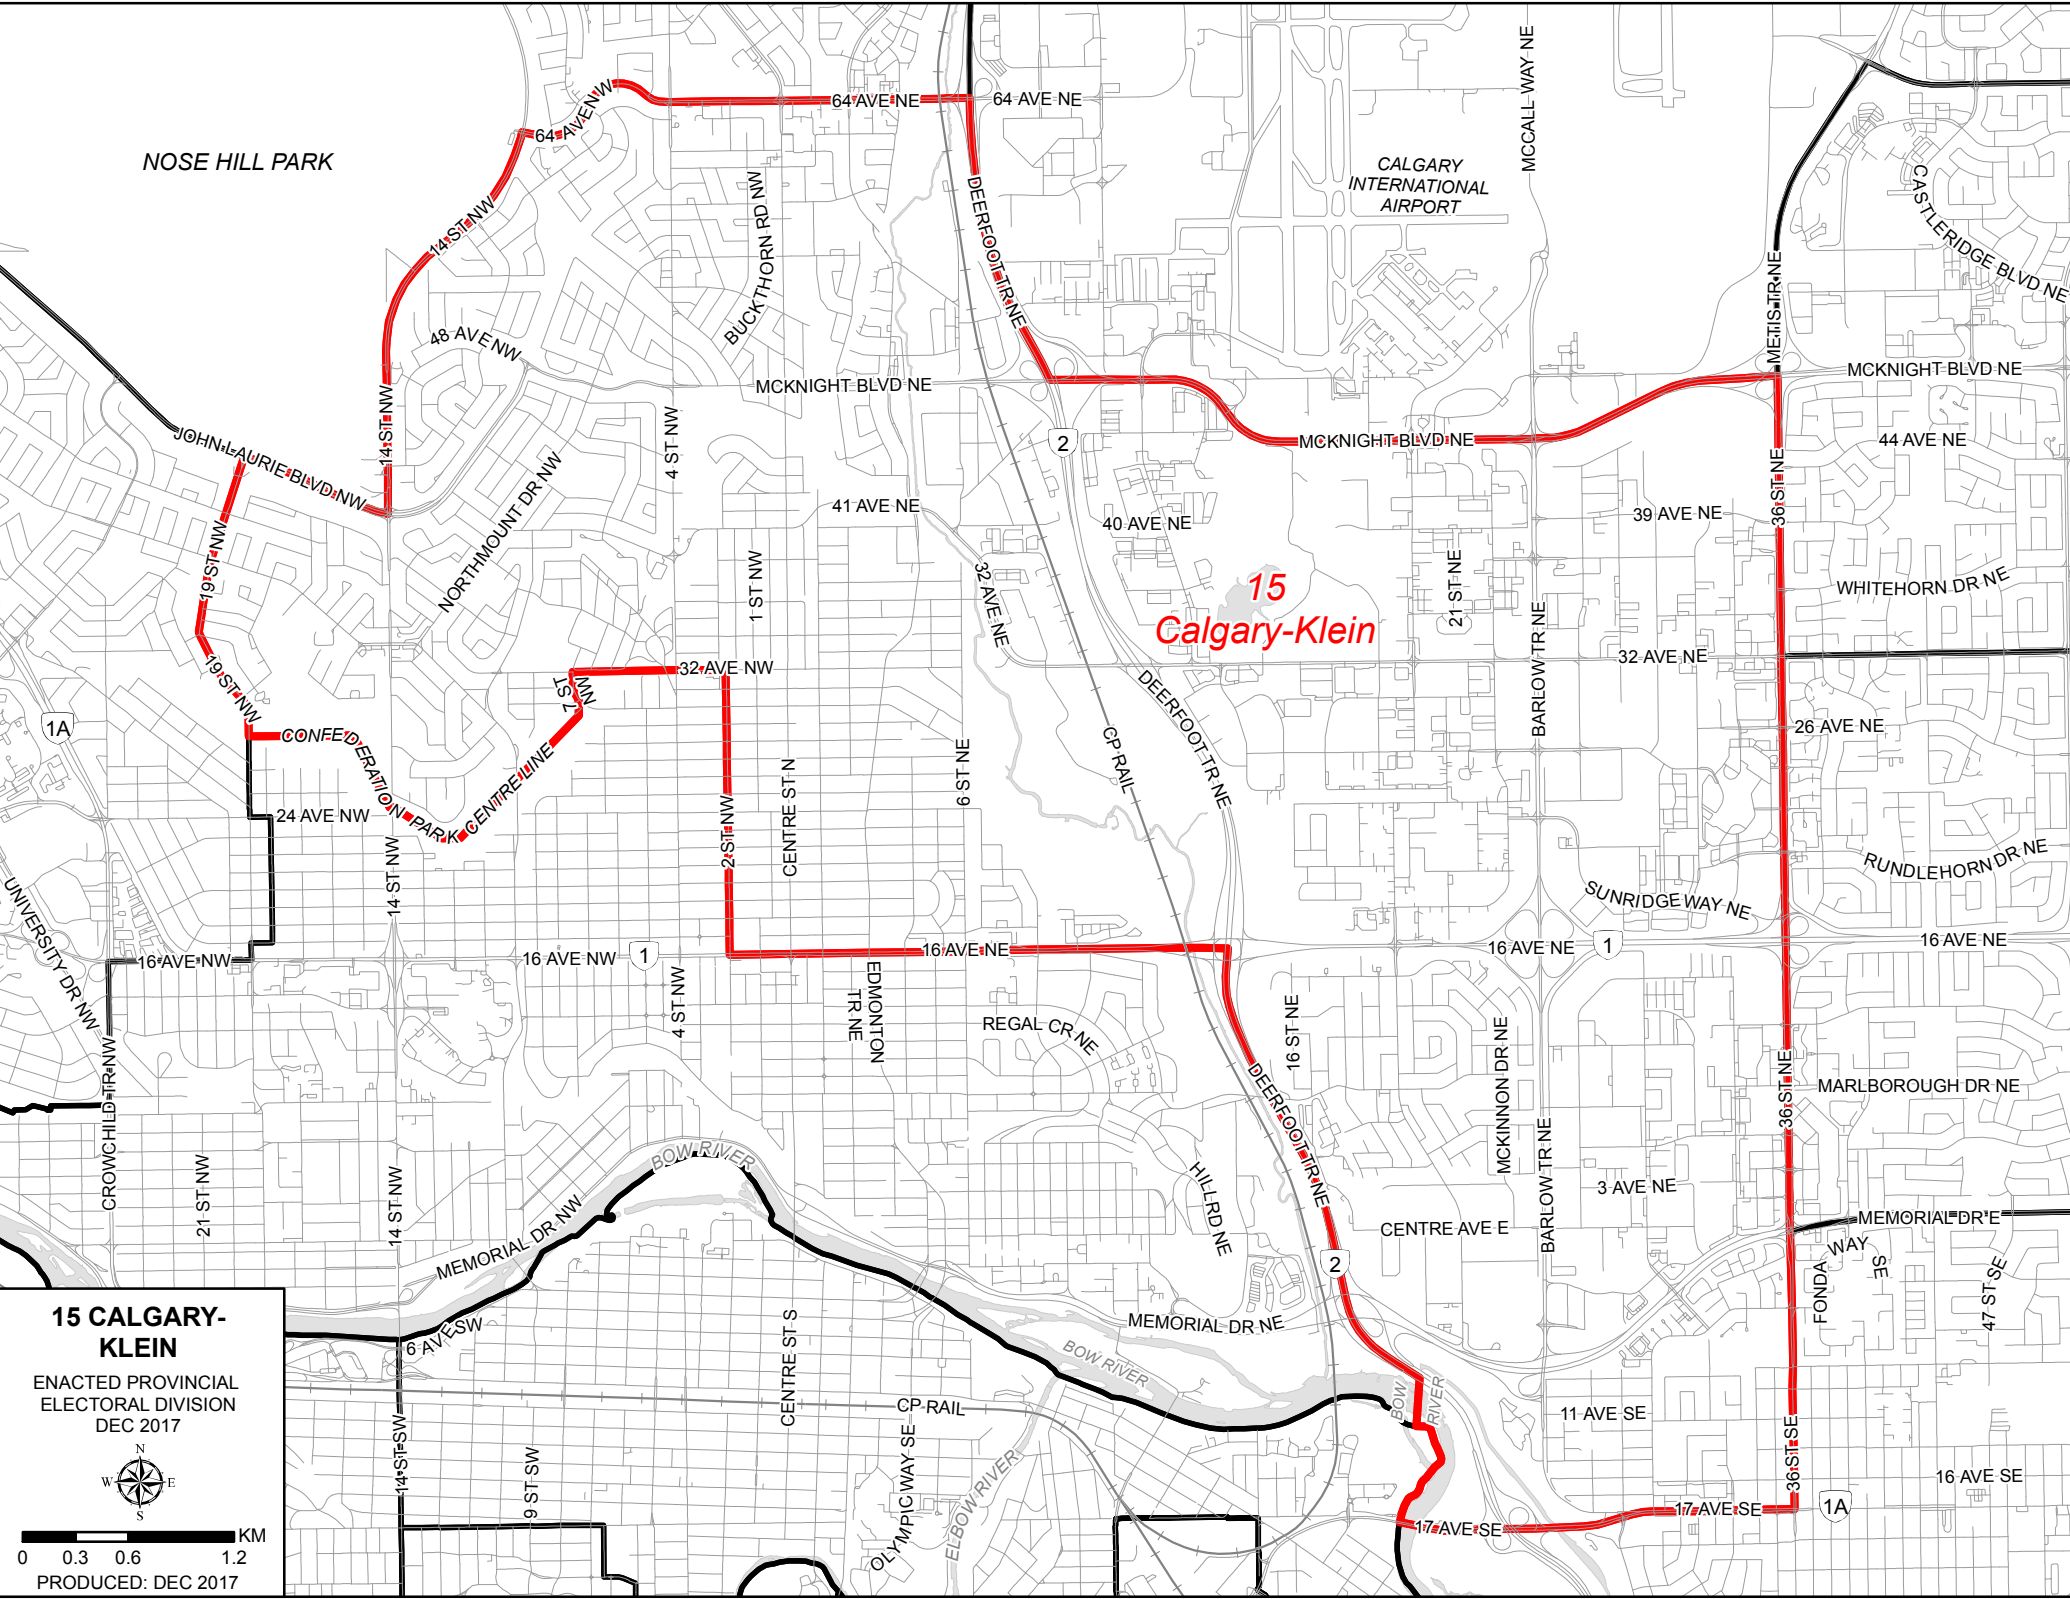

NOSE HILL PARK

CALGARY INTERNATIONAL AIRPORT

# 15 Calgary-Klein