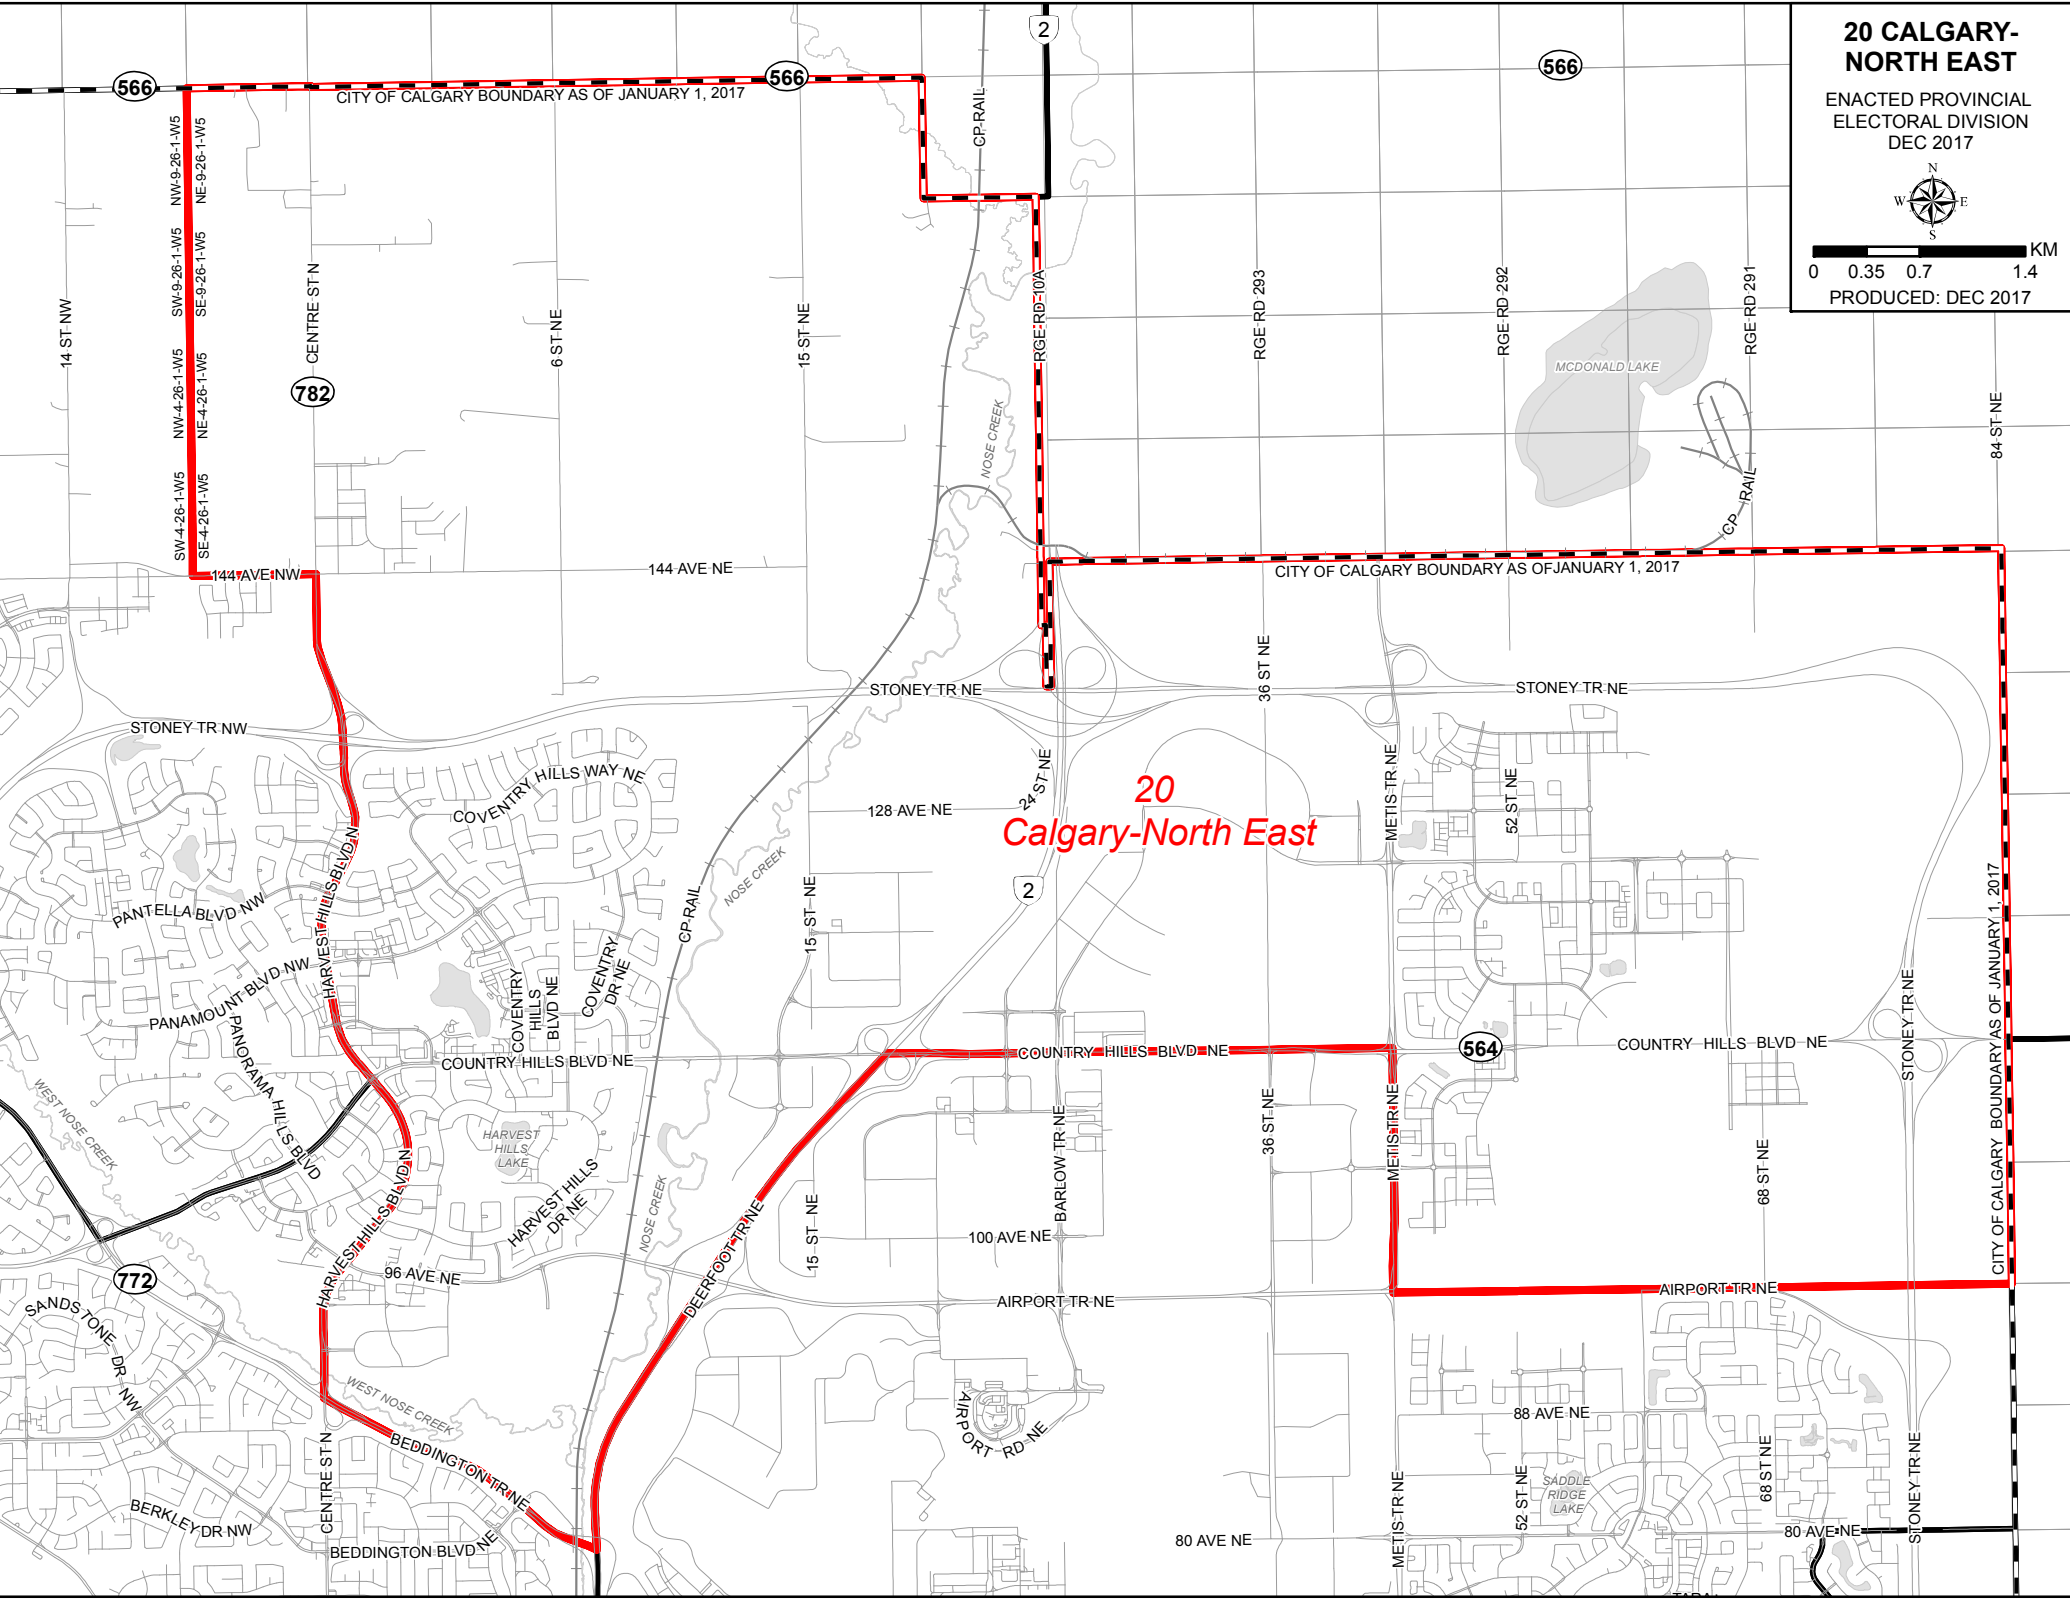

# 20 CALGARY-NORTH EAST

ENACTED PROVINCIAL  
ELECTORAL DIVISION  
DEC 2017

0 0.35 0.7 1.4 KM  
PRODUCED: DEC 2017

20  
Calgary-North East