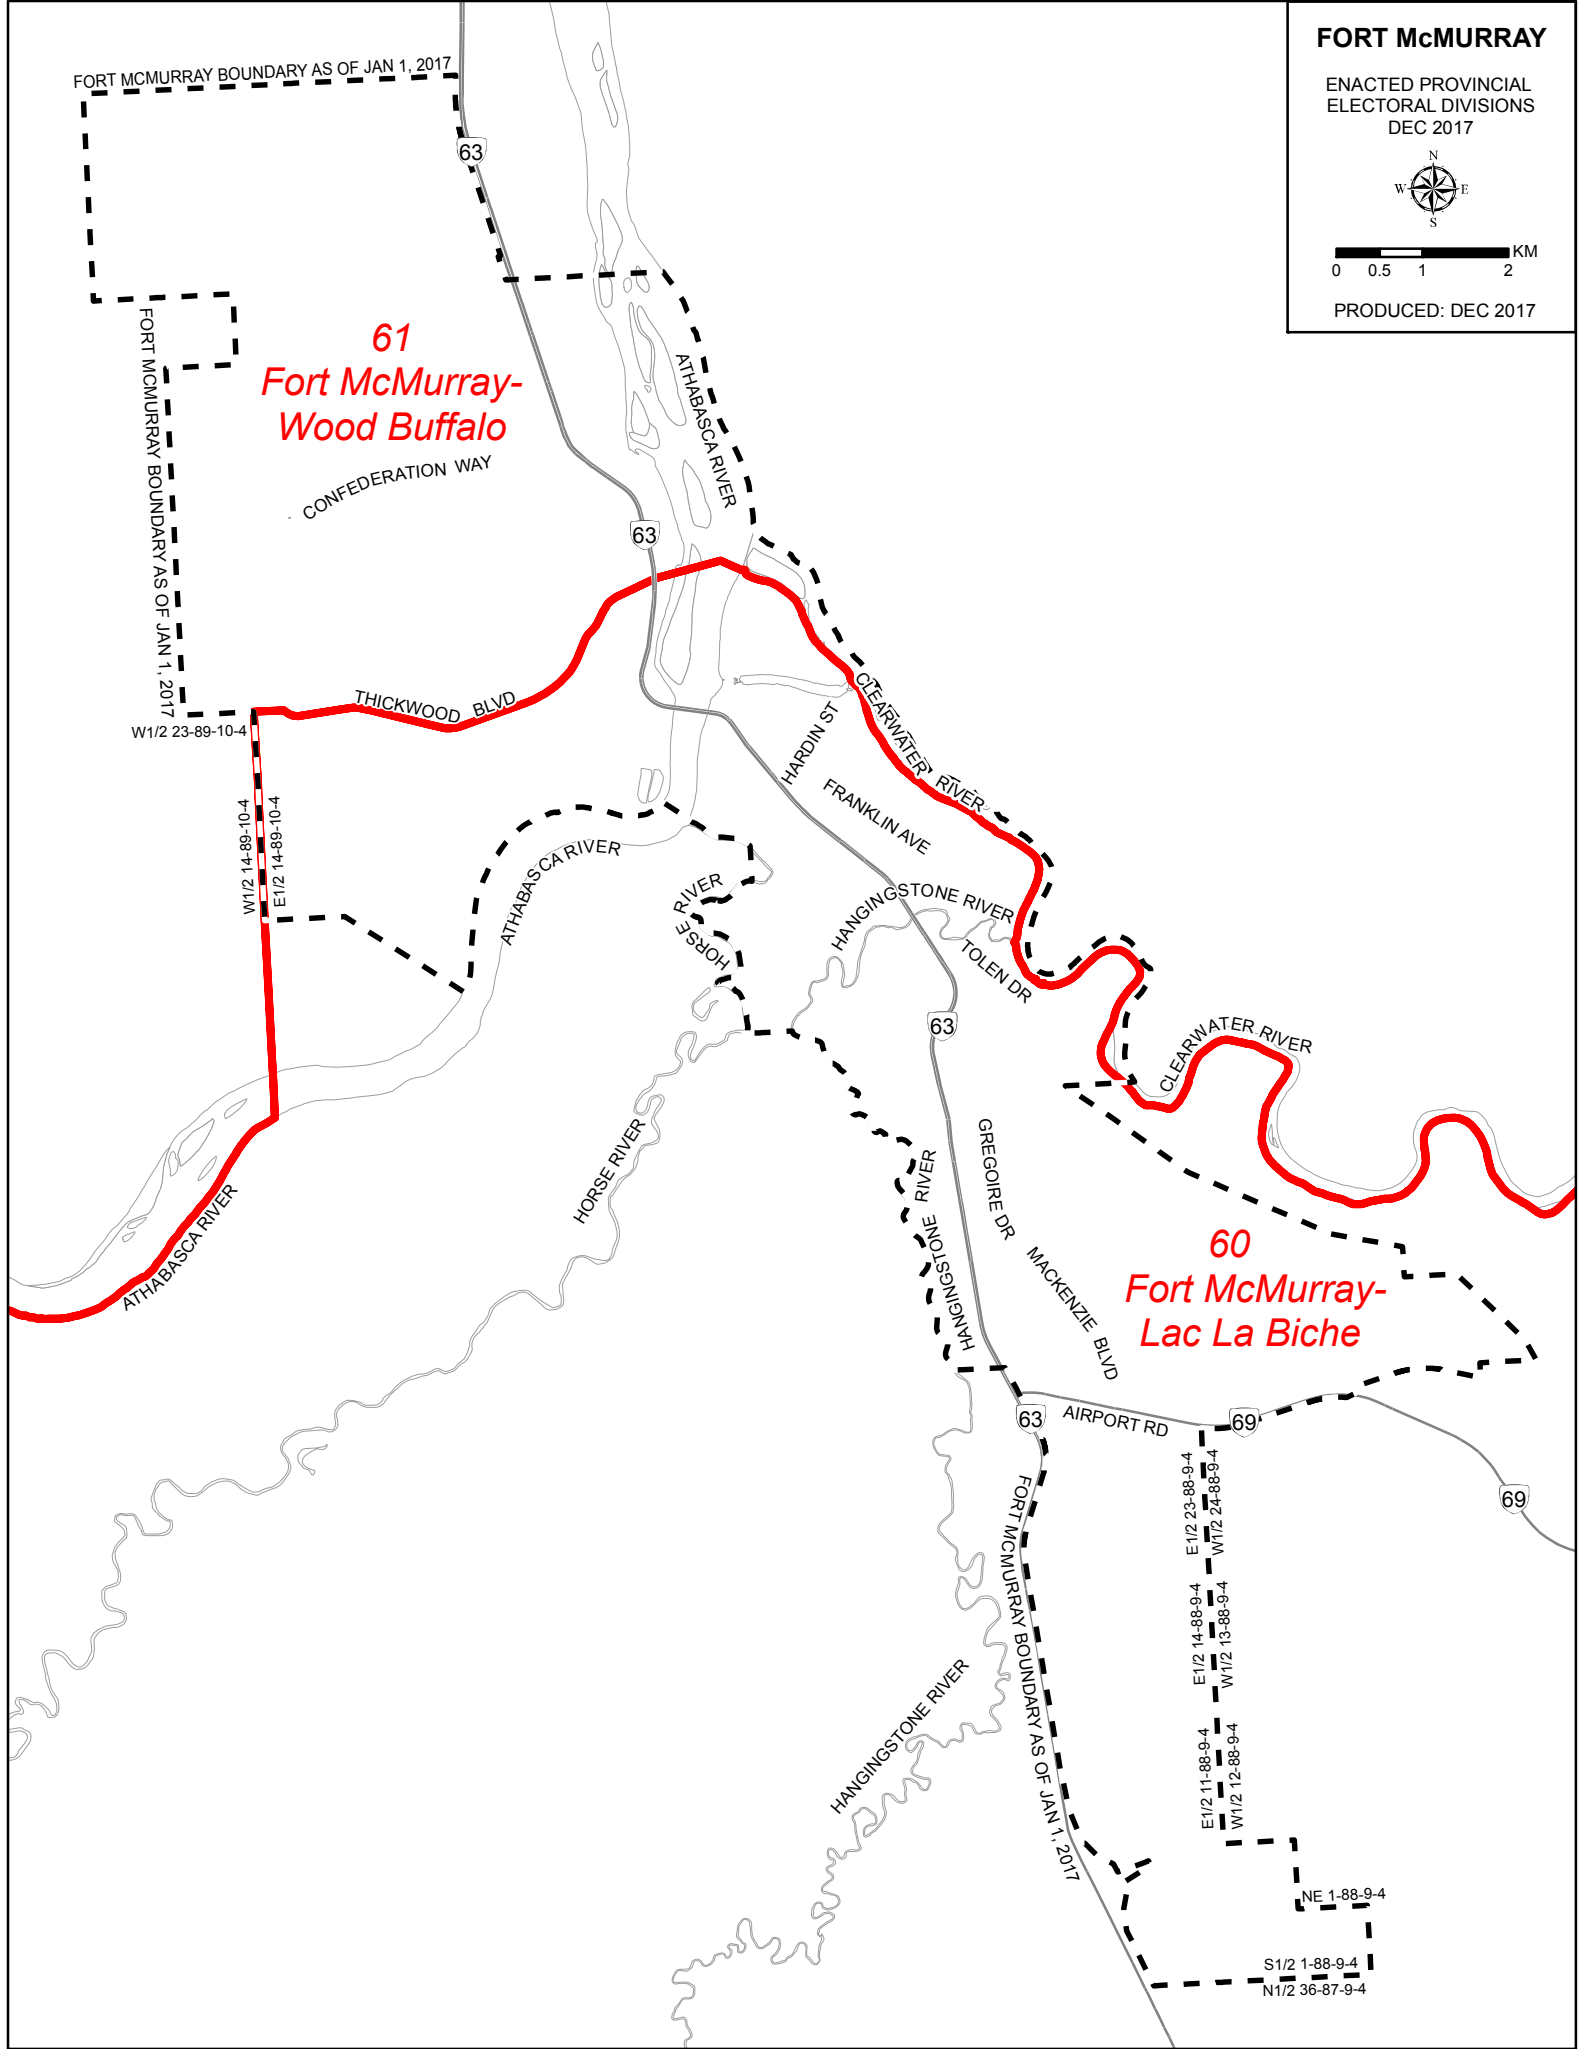

FORT McMURRAY

ENACTED PROVINCIAL
ELECTORAL DIVISIONS
DEC 2017

PRODUCED: DEC 2017

61
**Fort McMurray-
Wood Buffalo**

60
**Fort McMurray-
Lac La Biche**

W1/2 23-89-10-4

W1/2 14-89-10-4
E1/2 14-89-10-4

E1/2 23-88-9-4
W1/2 24-88-9-4

E1/2 14-88-9-4
W1/2 13-88-9-4

E1/2 11-88-9-4
W1/2 12-88-9-4

NE 1-88-9-4

S1/2 1-88-9-4
N1/2 36-87-9-4