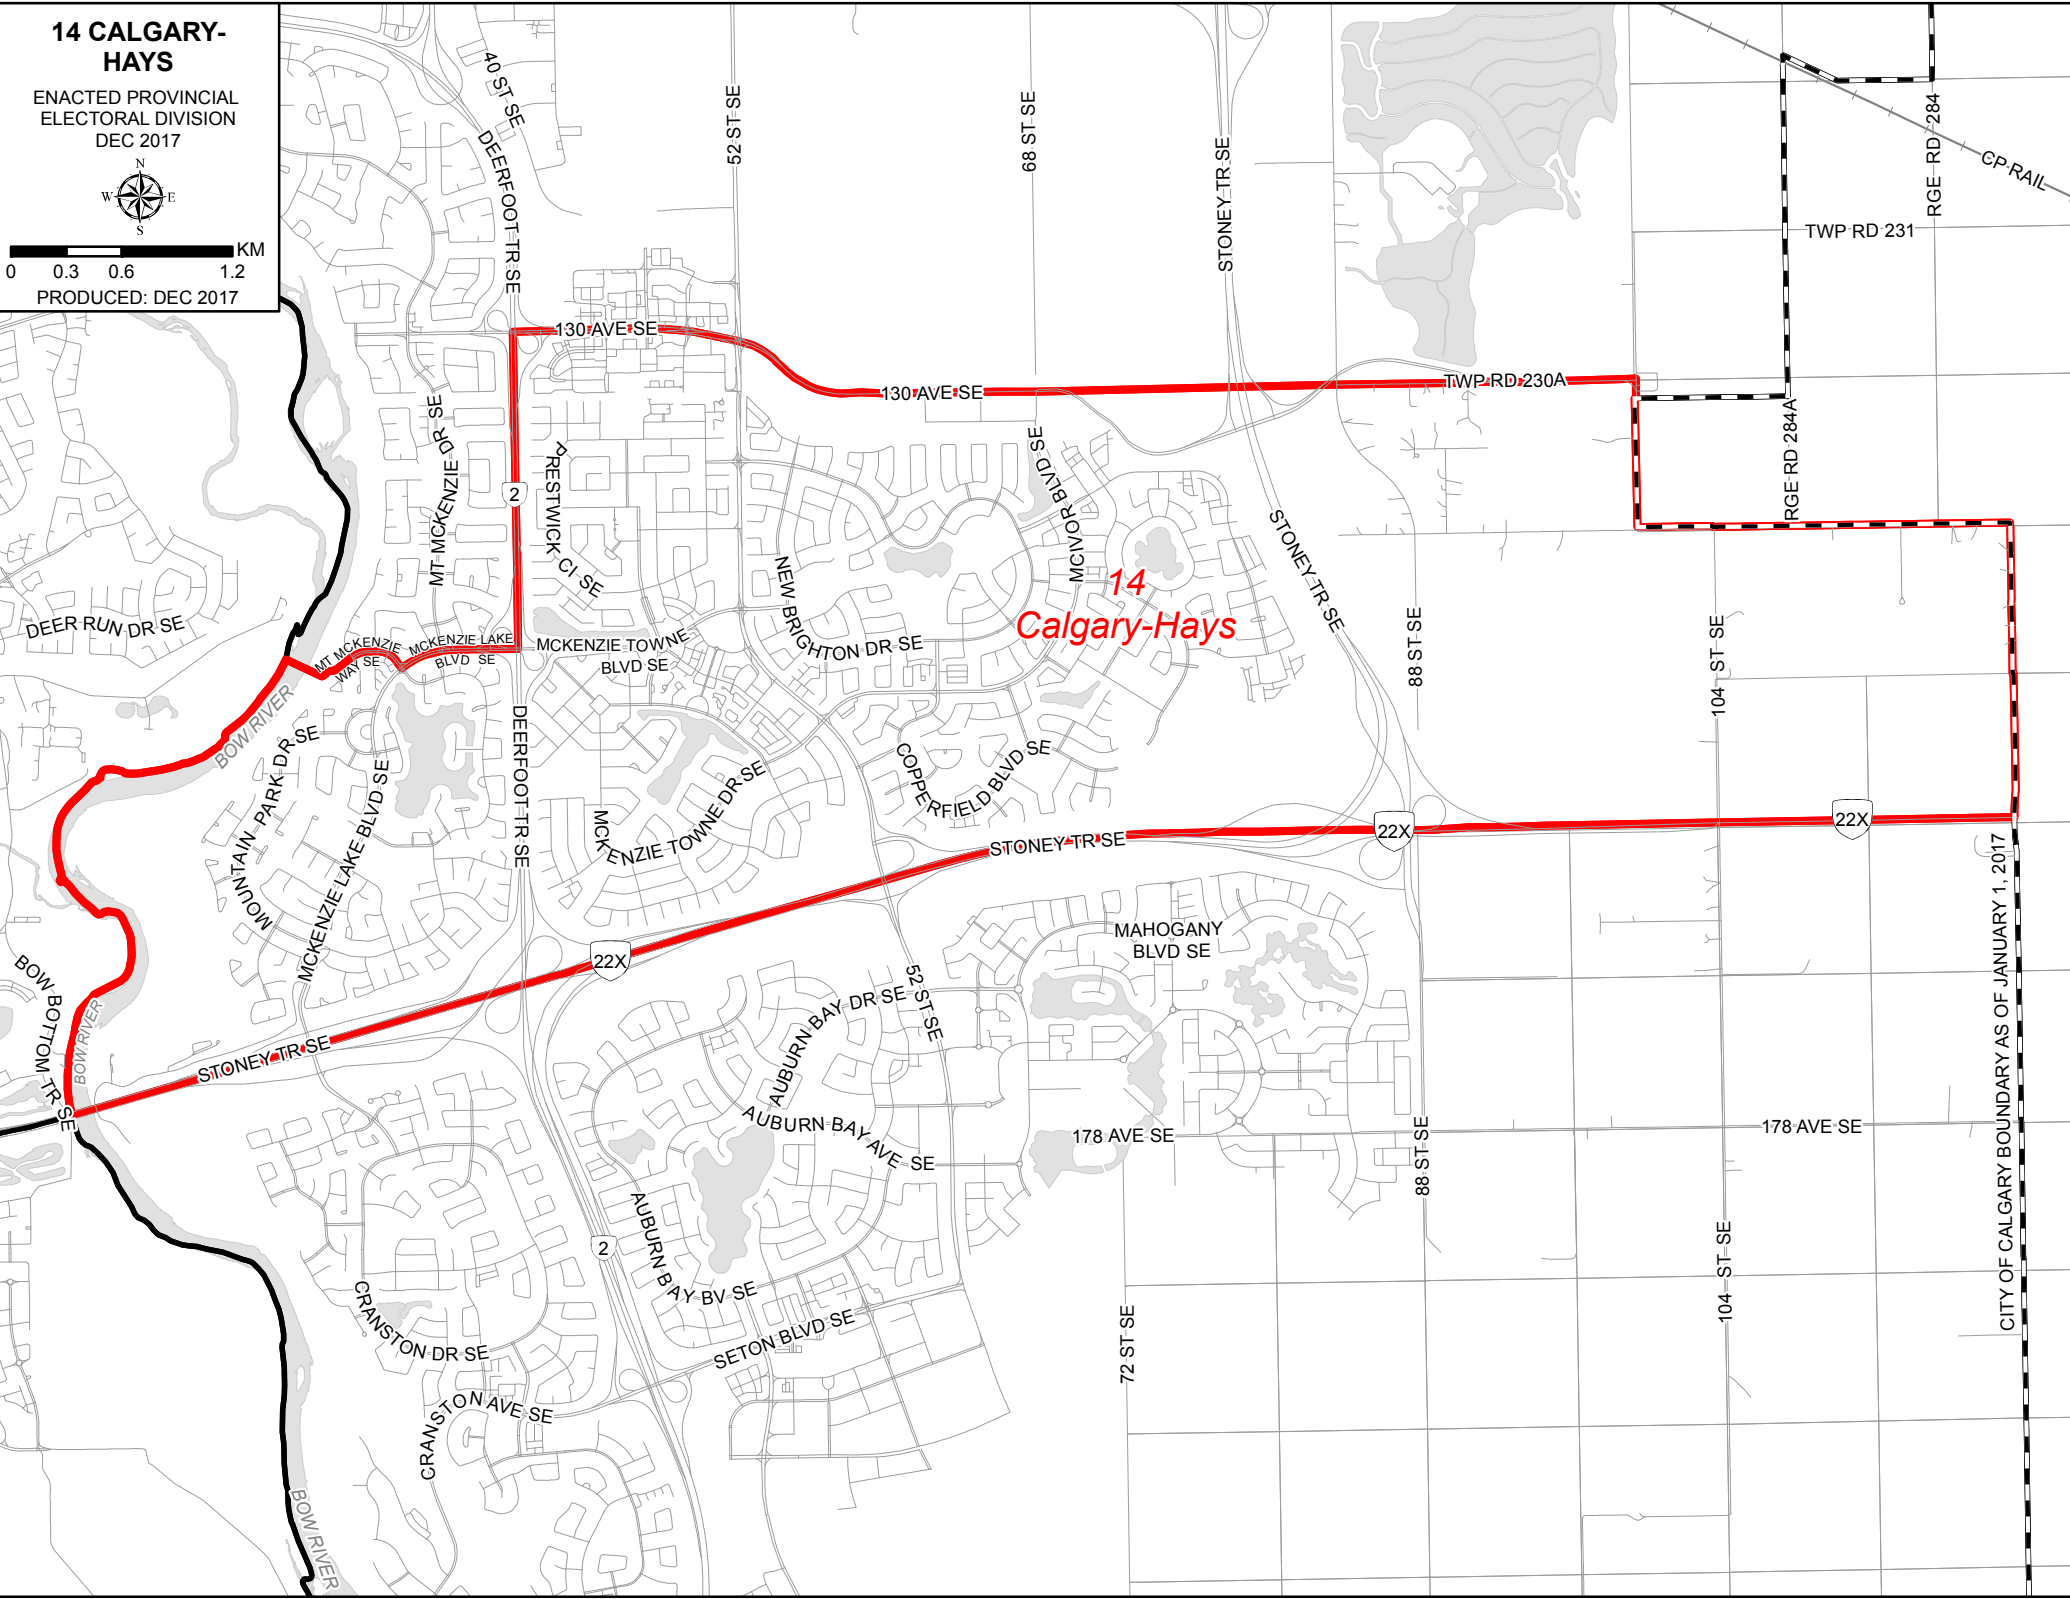

14 CALGARY-HAYS

ENACTED PROVINCIAL
ELECTORAL DIVISION
DEC 2017

PRODUCED: DEC 2017

CITY OF CALGARY BOUNDARY AS OF JANUARY 1, 2017