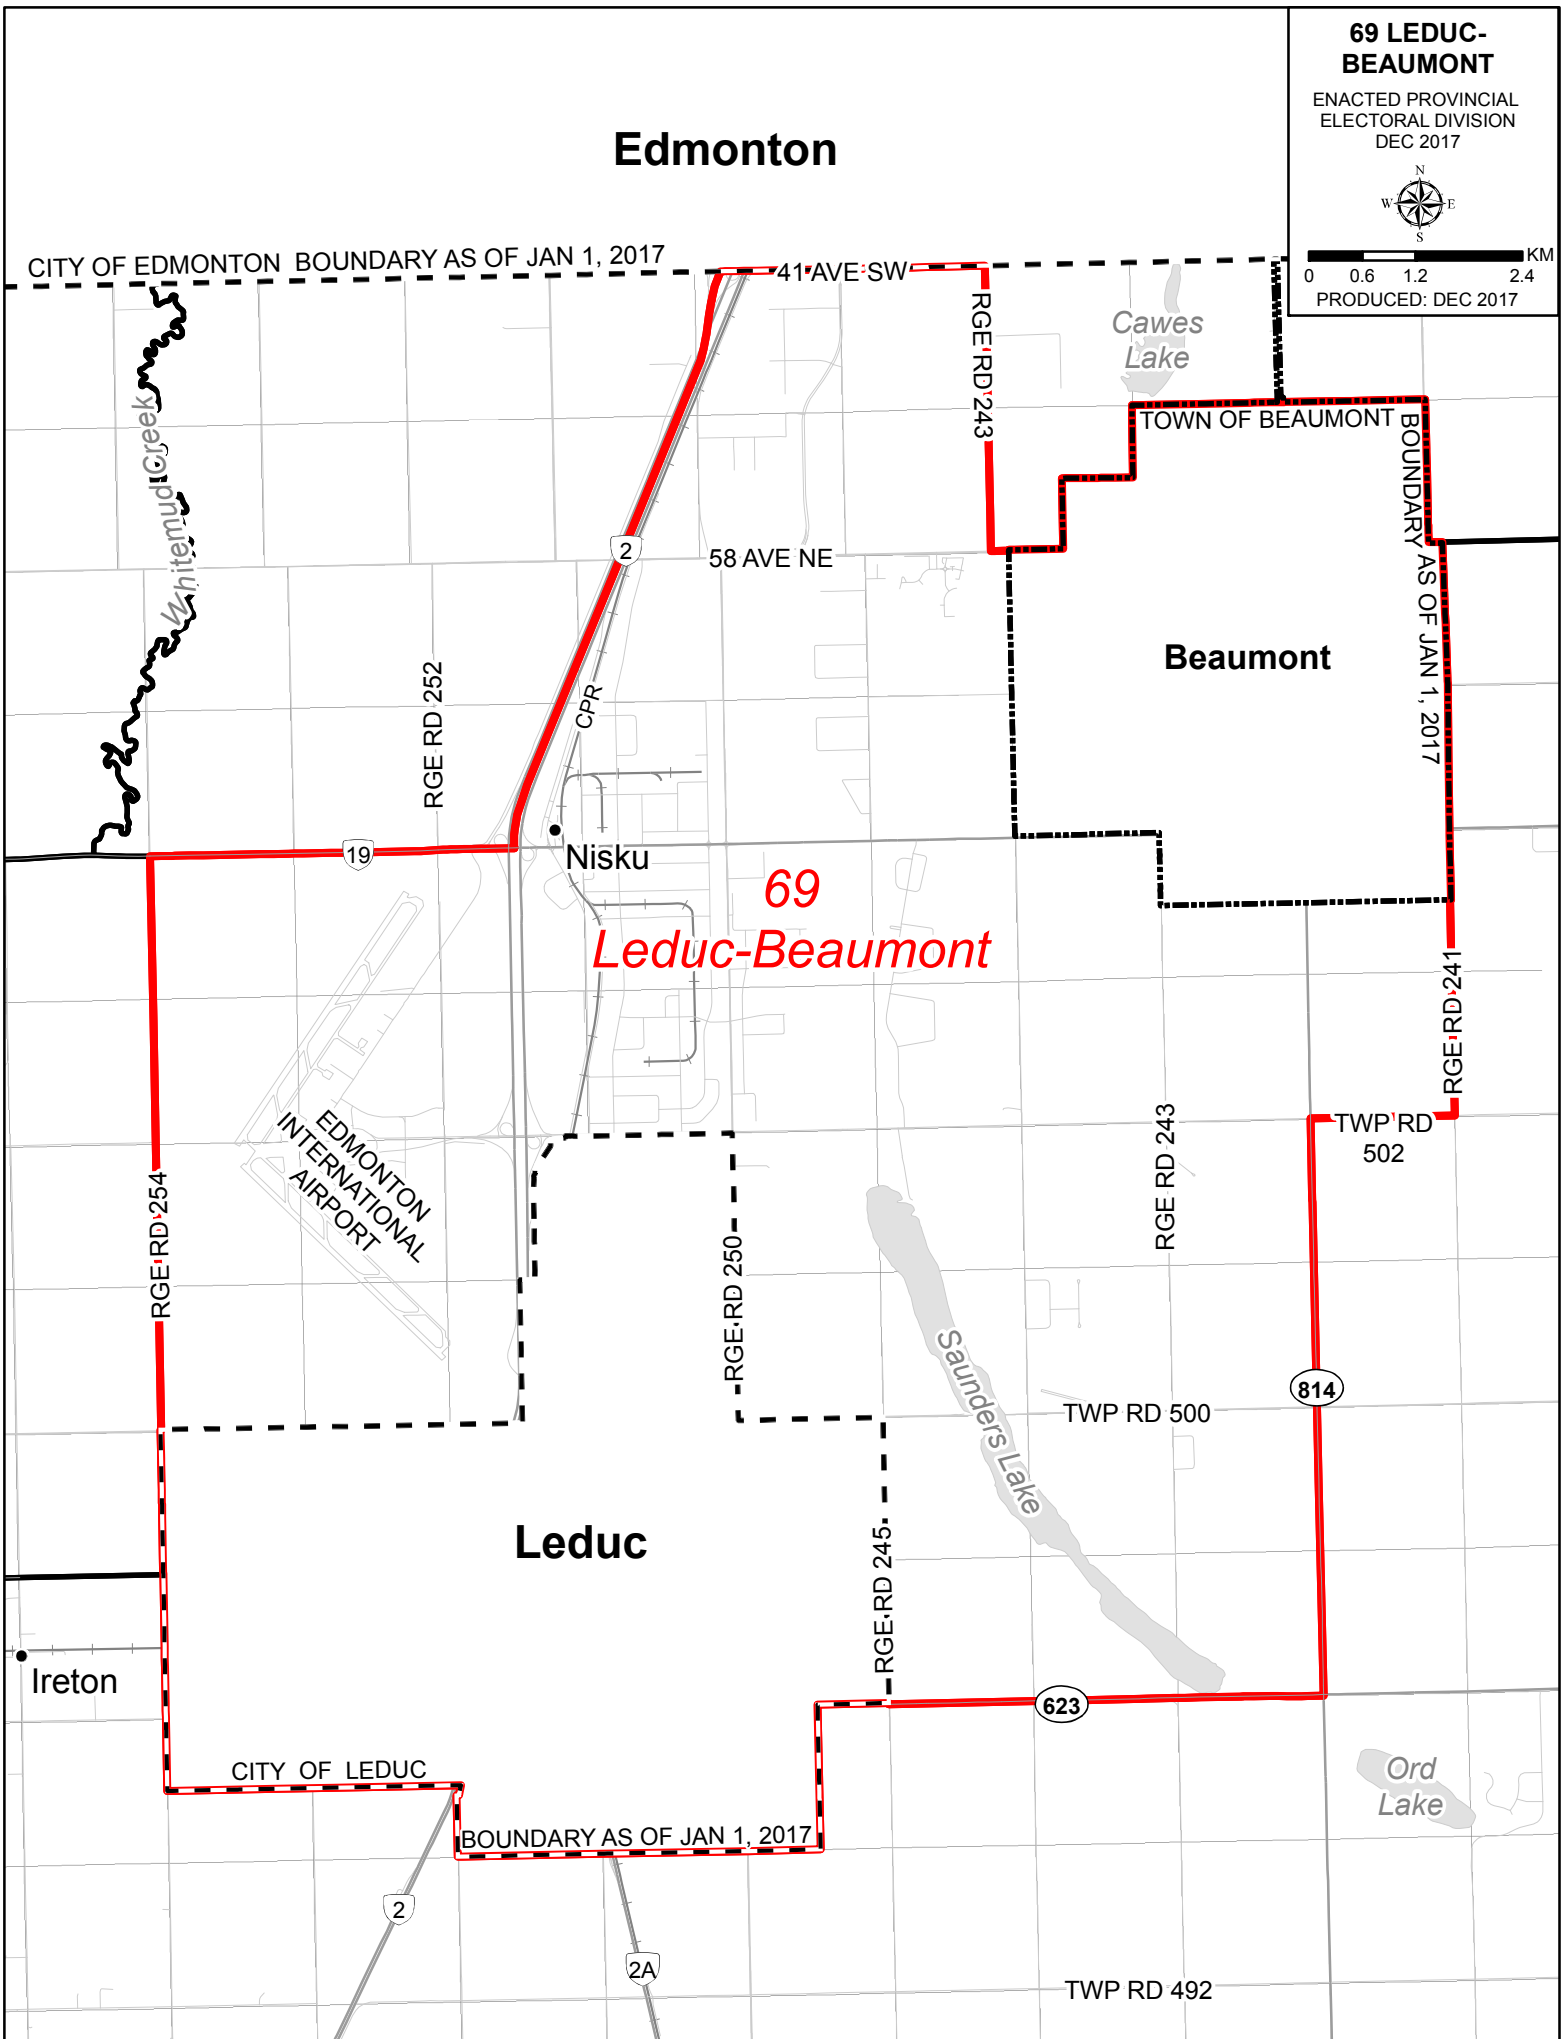

**69 LEDUC-  
BEAUMONT**

ENACTED PROVINCIAL  
ELECTORAL DIVISION  
DEC 2017

0 0.6 1.2 2.4  
KM

PRODUCED: DEC 2017

**Edmonton**

CITY OF EDMONTON BOUNDARY AS OF JAN 1, 2017

**69**  
*Leduc-Beaumont*

**Leduc**

**Beaumont**

TOWN OF BEAUMONT

EDMONTON  
INTERNATIONAL  
AIRPORT

Nisku

Ireton

CITY OF LEDUC

BOUNDARY AS OF JAN 1, 2017

Cawes  
Lake

Saunders  
Lake

Ord  
Lake

BOUNDARY AS OF JAN 1, 2017

2

2A

623

814

TWP RD 492

RGE RD 243

TWP RD 502

TWP RD 500

RGE RD 252

RGE RD 254

RGE RD 250

RGE RD 245

RGE RD 243