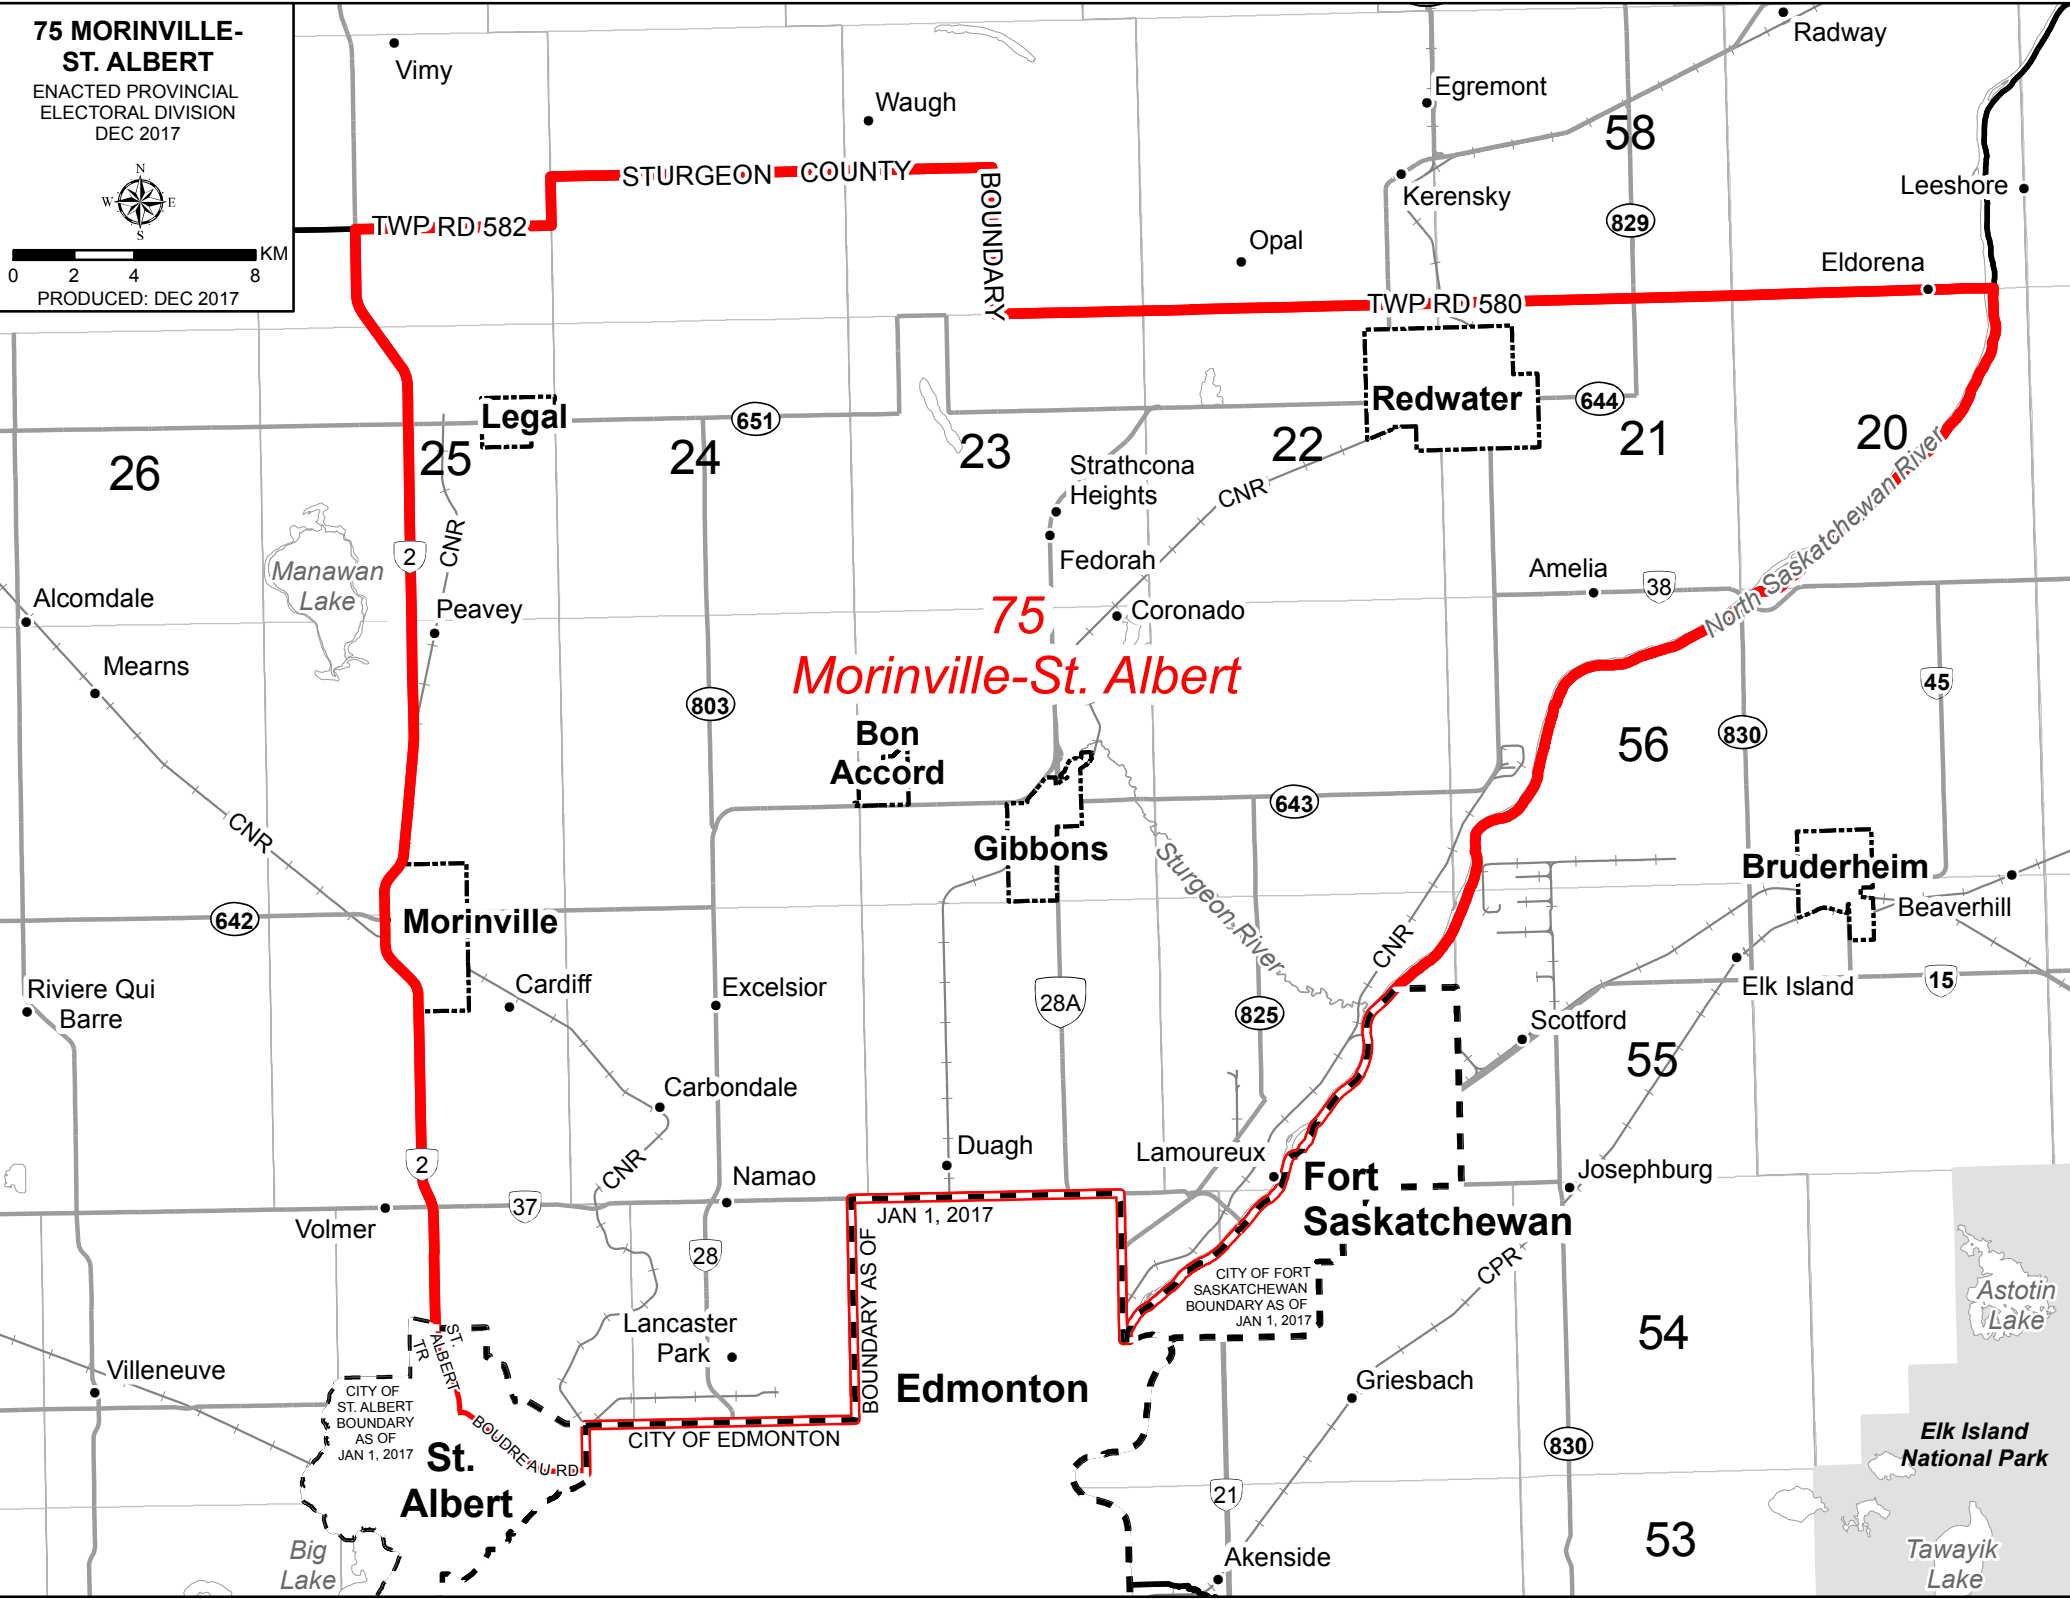

**75 MORINVILLE-  
ST. ALBERT**

ENACTED PROVINCIAL  
ELECTORAL DIVISION  
DEC 2017

PRODUCED: DEC 2017

**75**  
*Morinville-St. Albert*

CITY OF ST. ALBERT  
BOUNDARY AS OF  
JAN 1, 2017

CITY OF EDMONTON

CITY OF FORT  
SASKATCHEWAN  
BOUNDARY AS OF  
JAN 1, 2017

Elk Island  
National Park

Tawayik  
Lake