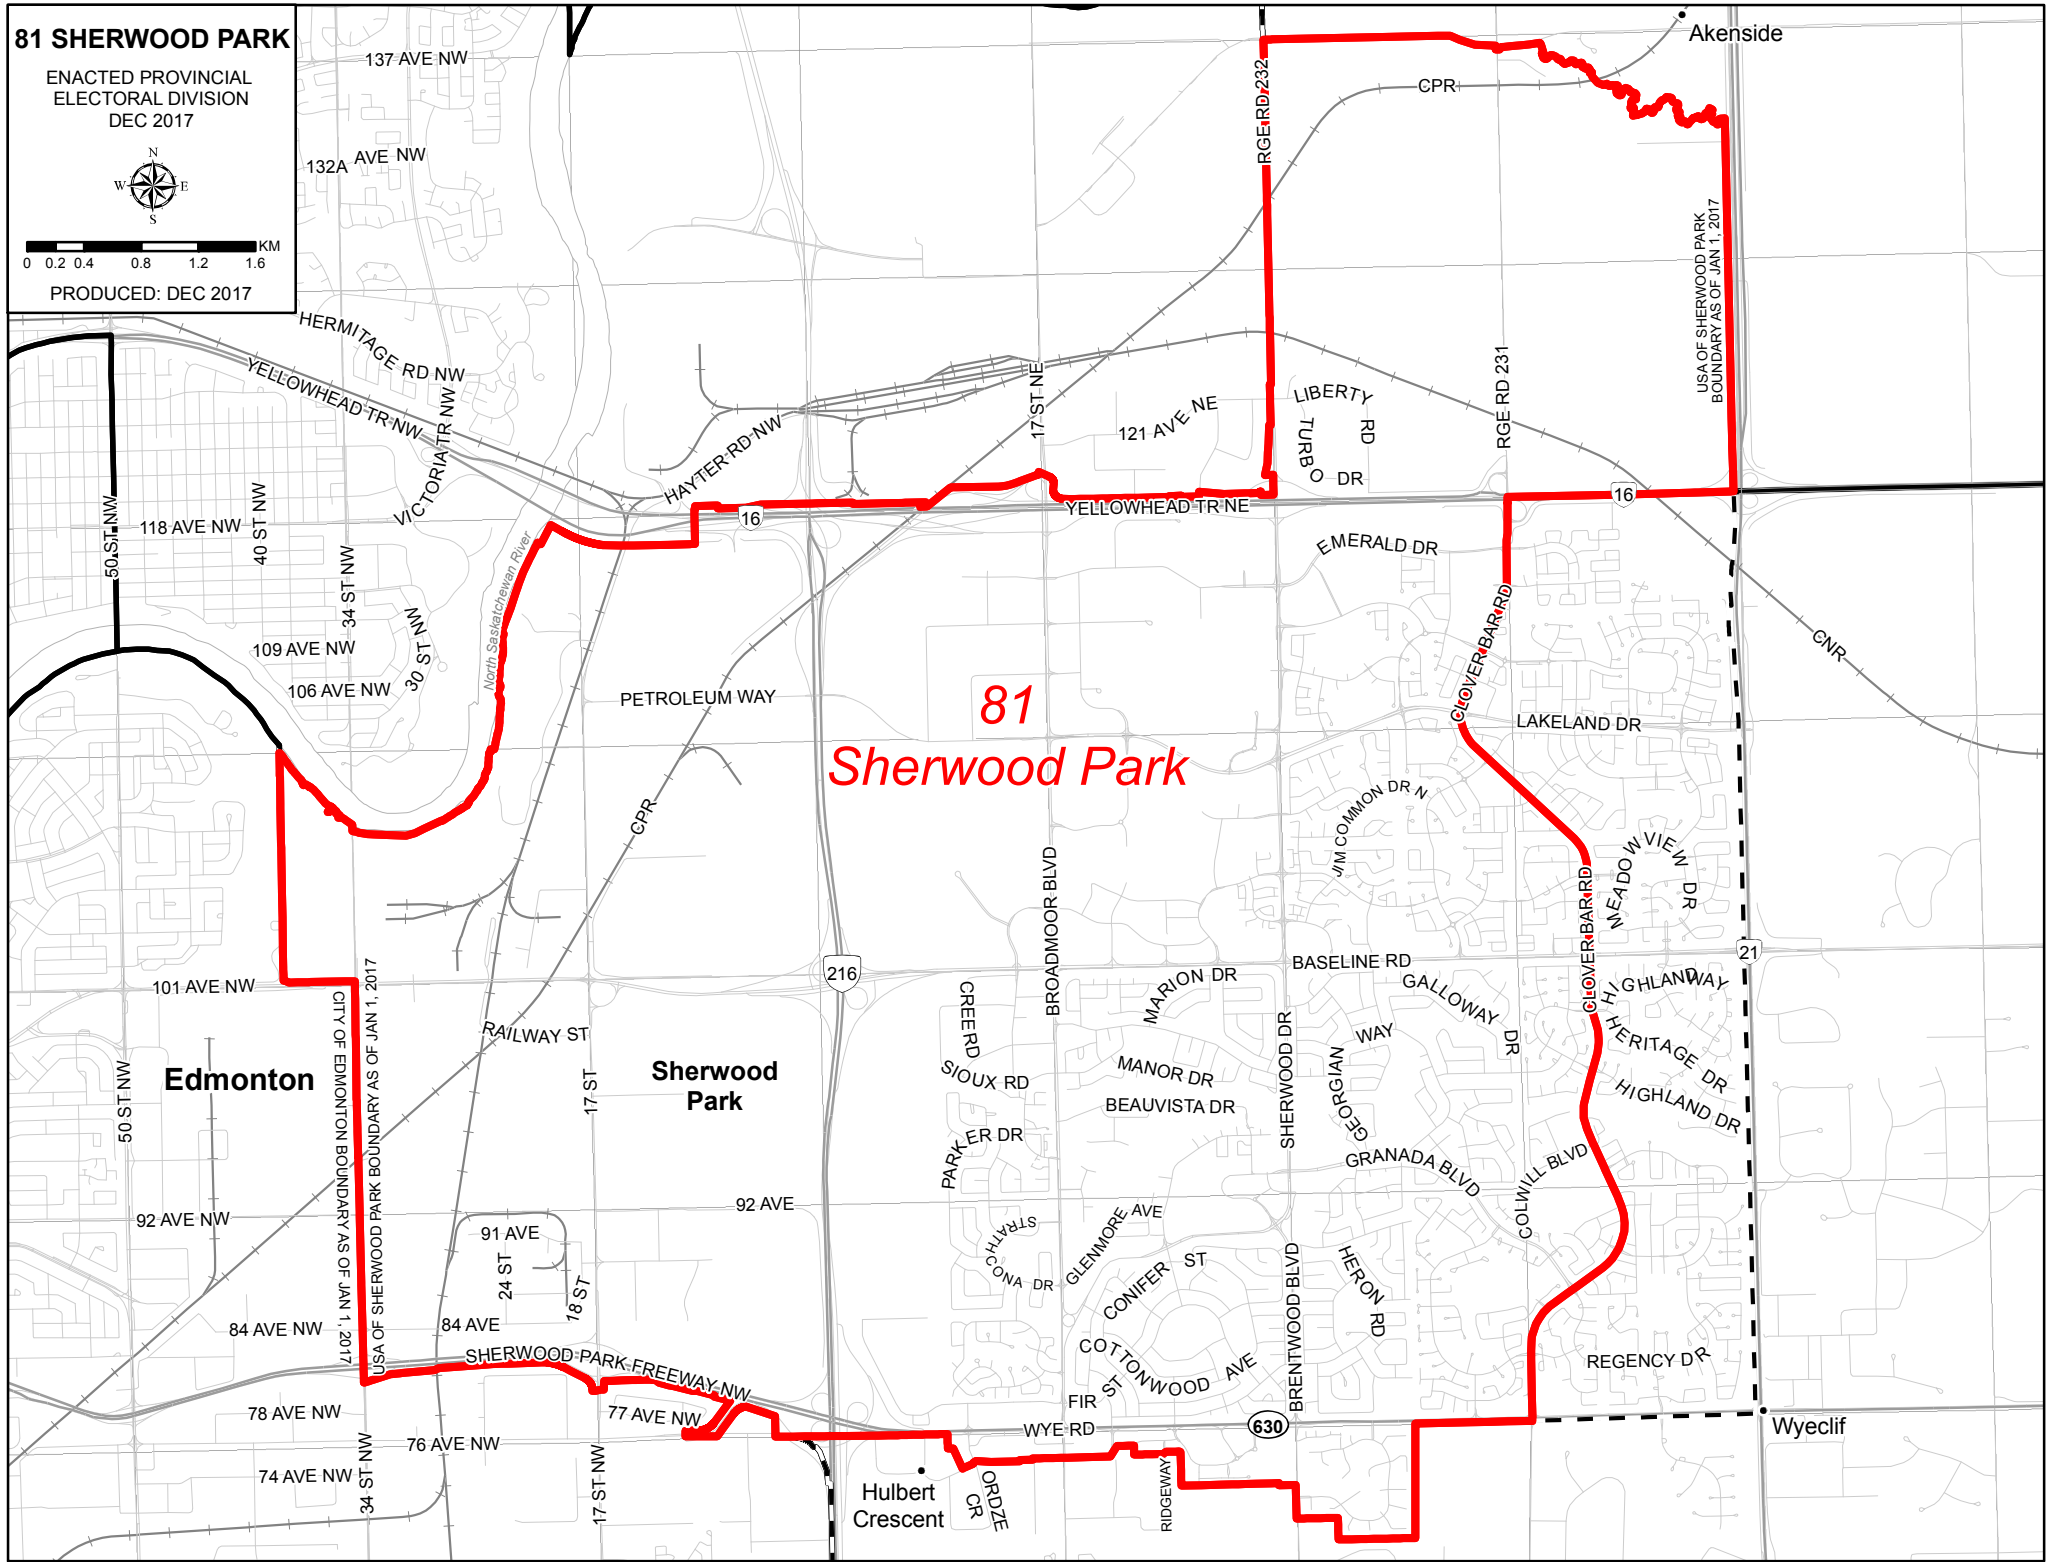

# 81 SHERWOOD PARK

ENACTED PROVINCIAL  
ELECTORAL DIVISION  
DEC 2017

PRODUCED: DEC 2017

**81**  
**Sherwood Park**

Akenside

USA OF SHERWOOD PARK  
BOUNDARY AS OF JAN 1, 2017

**Edmonton**

**Sherwood Park**

Wyeclif

Hulbert  
Crescent