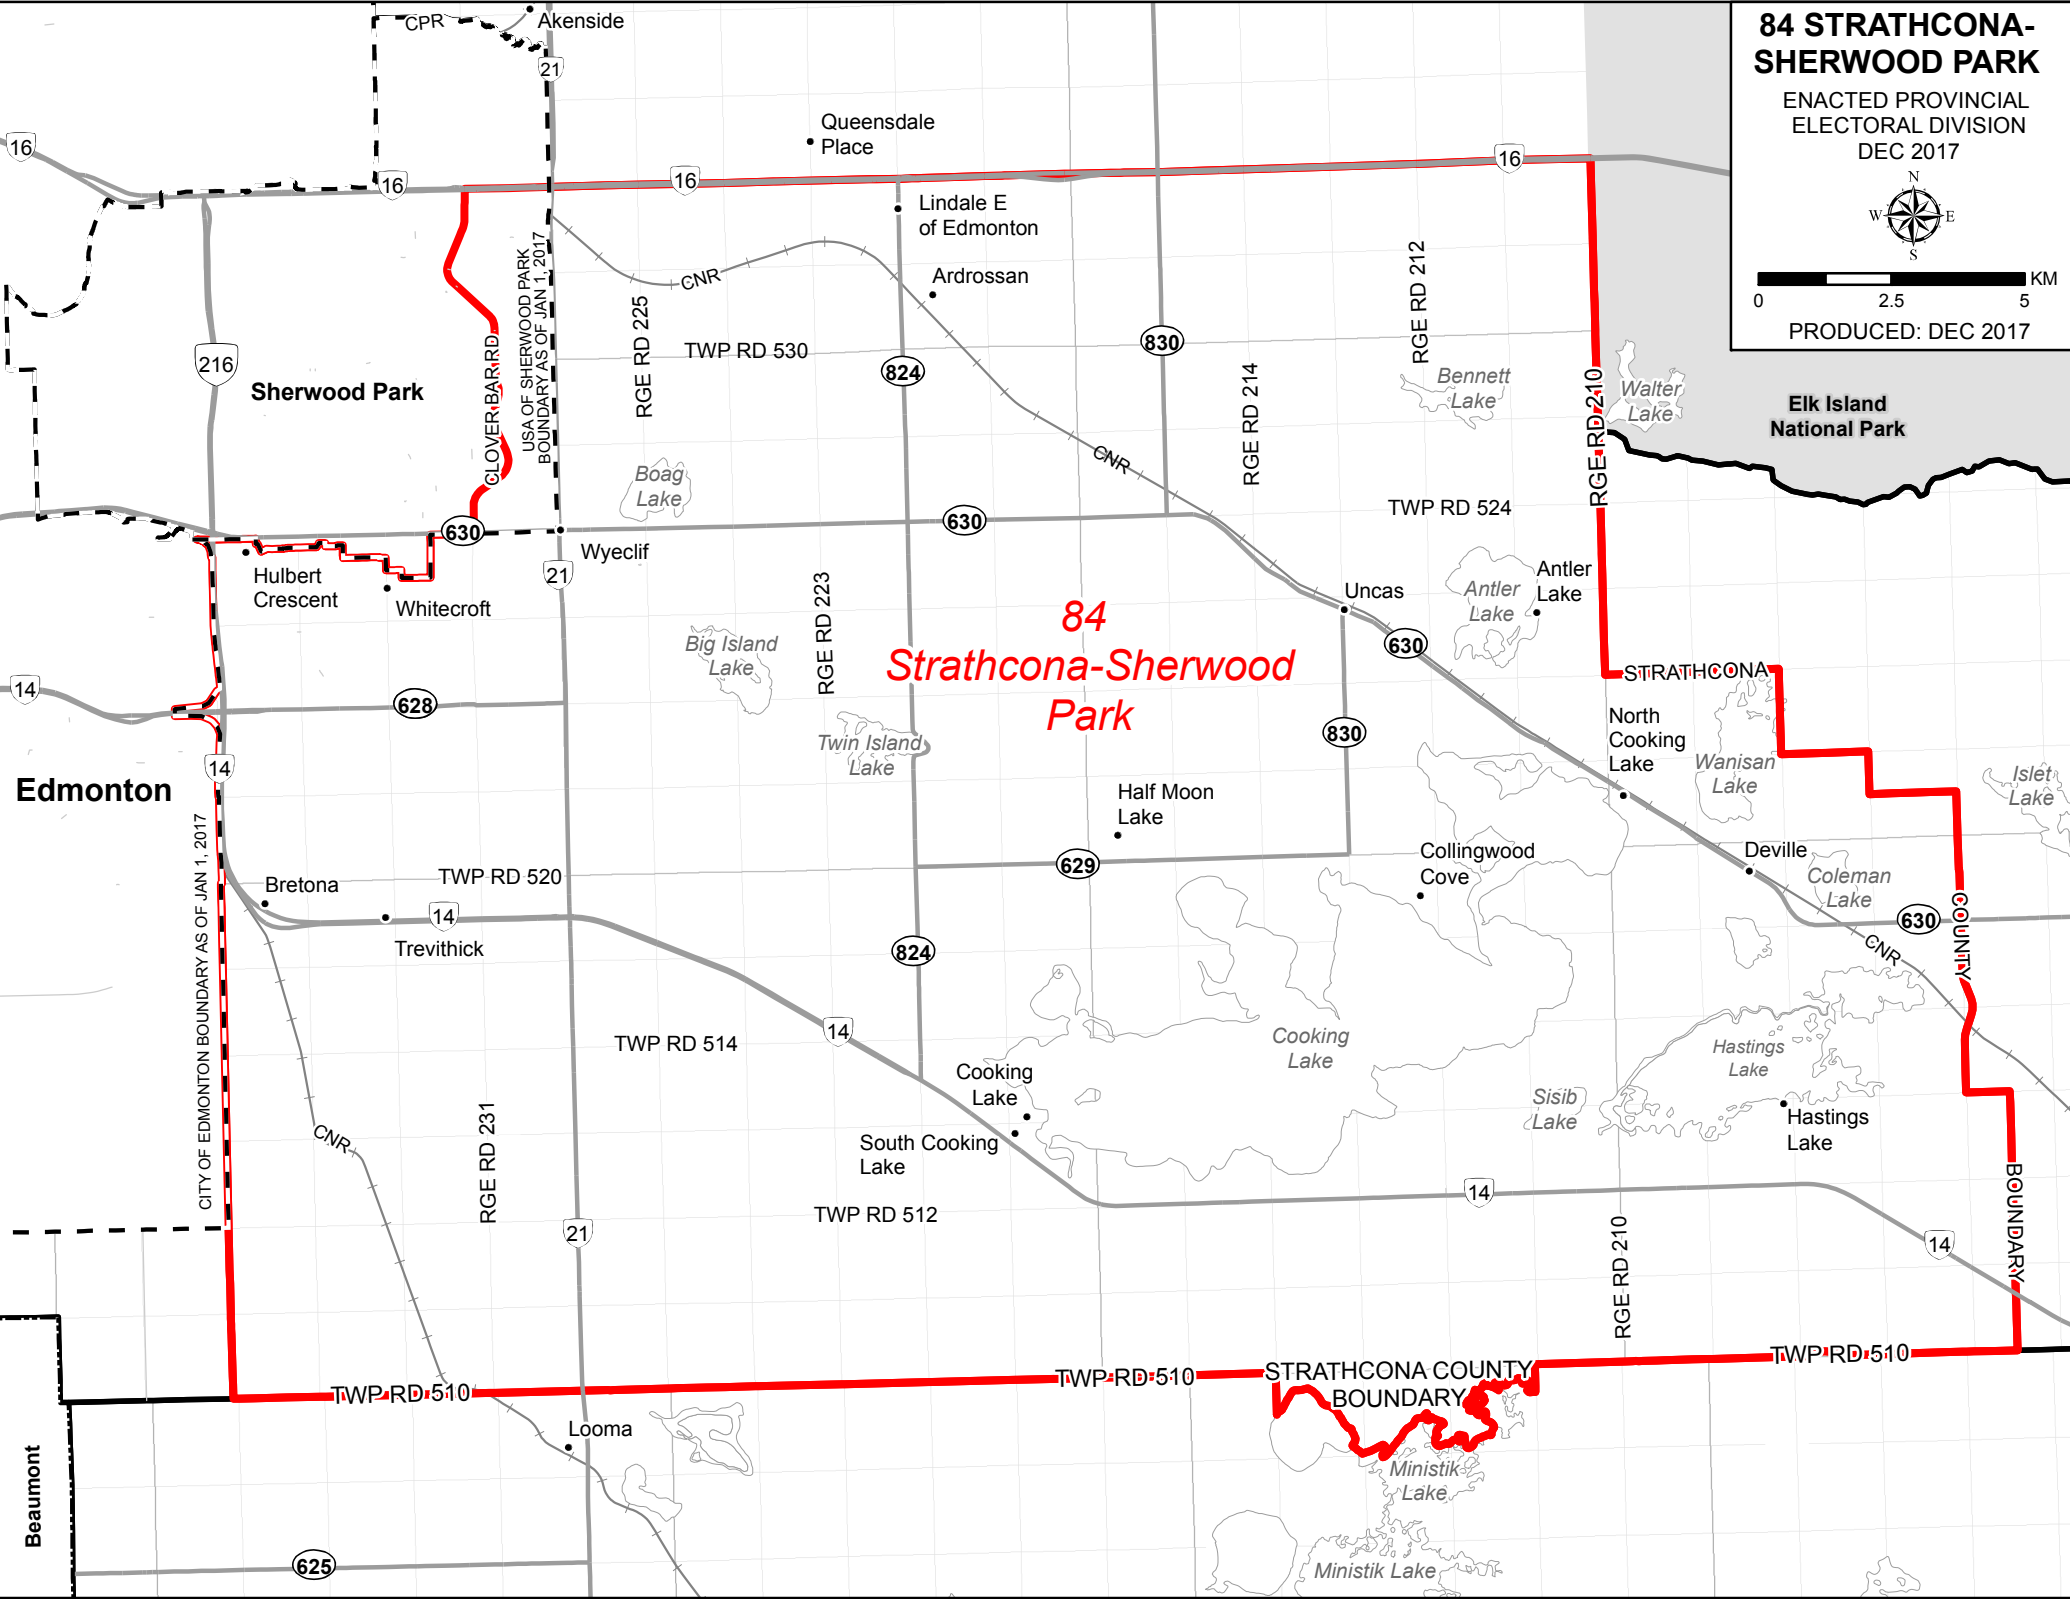

# 84 STRATHCONA-SHERWOOD PARK

ENACTED PROVINCIAL  
ELECTORAL DIVISION  
DEC 2017

0 2.5 5 KM

PRODUCED: DEC 2017

Sherwood Park

Edmonton

**84**  
**Strathcona-Sherwood**  
**Park**

Elk Island  
National Park

Bretona

Trevithick

Looma

Half Moon  
Lake

Collingwood  
Cove

Cooking  
Lake

South Cooking  
Lake

Cooking  
Lake

Sisib  
Lake

Hastings  
Lake

Hastings  
Lake

Ministik  
Lake

Ministik  
Lake

Bennett  
Lake

Walter  
Lake

Antler  
Lake

14

TWP RD 510

TWP RD 510

STRATHCONA COUNTY  
BOUNDARY

TWP RD 510

BOUNDARY

USA OF SHERWOOD PARK  
BOUNDARY AS OF JAN 1, 2017

CITY OF EDMONTON BOUNDARY AS OF JAN 1, 2017