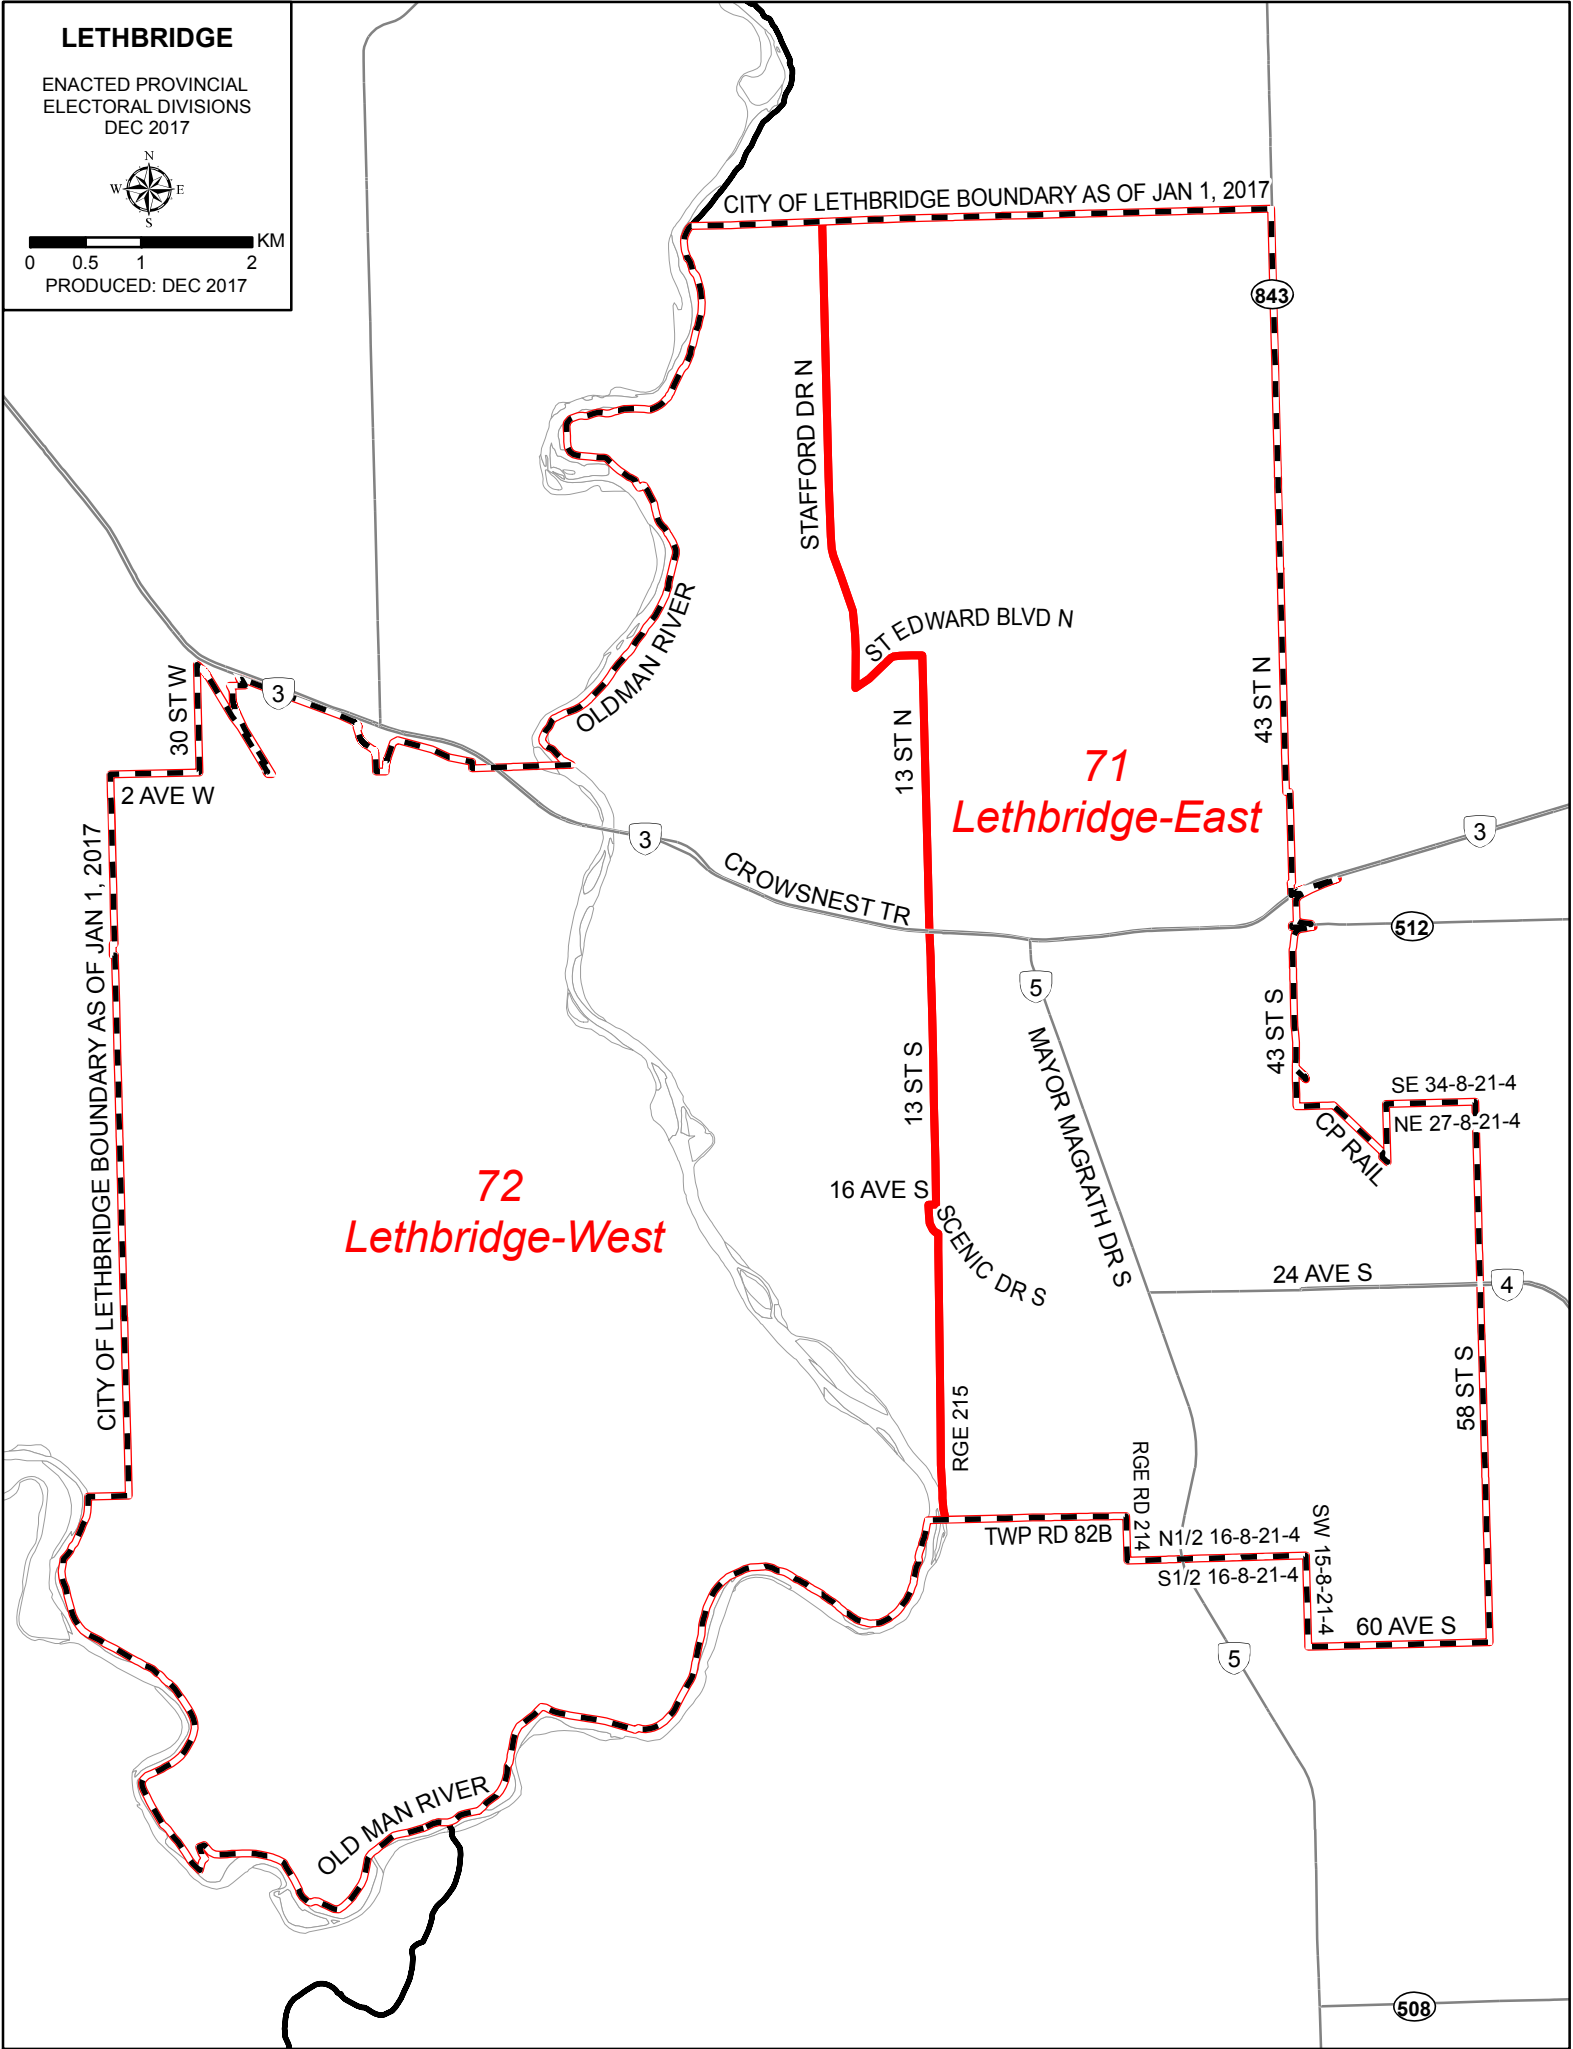

47
Airdrie-Cochrane

48
Airdrie-East

FORT McMURRAY

ENACTED PROVINCIAL
ELECTORAL DIVISIONS
DEC 2017

PRODUCED: DEC 2017

61
**Fort McMurray-
Wood Buffalo**

60
**Fort McMurray-
Lac La Biche**

GRANDE PRAIRIE

ENACTED PROVINCIAL
ELECTORAL DIVISIONS
DEC 2017

PRODUCED: DEC 2017

LETHBRIDGE

ENACTED PROVINCIAL
ELECTORAL DIVISIONS
DEC 2017

PRODUCED: DEC 2017

MEDICINE HAT

ENACTED PROVINCIAL
ELECTORAL DIVISIONS
DEC 2017

PRODUCED: DEC 2017

CITY OF MEDICINE HAT BOUNDARY AS OF JAN 1, 2017

S1/2 27-13-6-4 S1/2 26-13-6-4 S1/2 25-13-6-4

52
Brooks-Medicine Hat

57
Cypress-Medicine Hat

RED DEER

ENACTED PROVINCIAL
ELECTORAL DIVISIONS
DEC 2017

PRODUCED: DEC 2017

78
Red Deer-North

79
Red Deer-South

CITY OF RED DEER
BOUNDARY AS OF JAN 1, 2017

CITY OF RED DEER BOUNDARY AS OF JAN 1, 2017

CITY OF RED DEER BOUNDARY AS OF JAN 1, 2017

SHERWOOD PARK

ENACTED PROVINCIAL
ELECTORAL DIVISIONS
DEC 2017