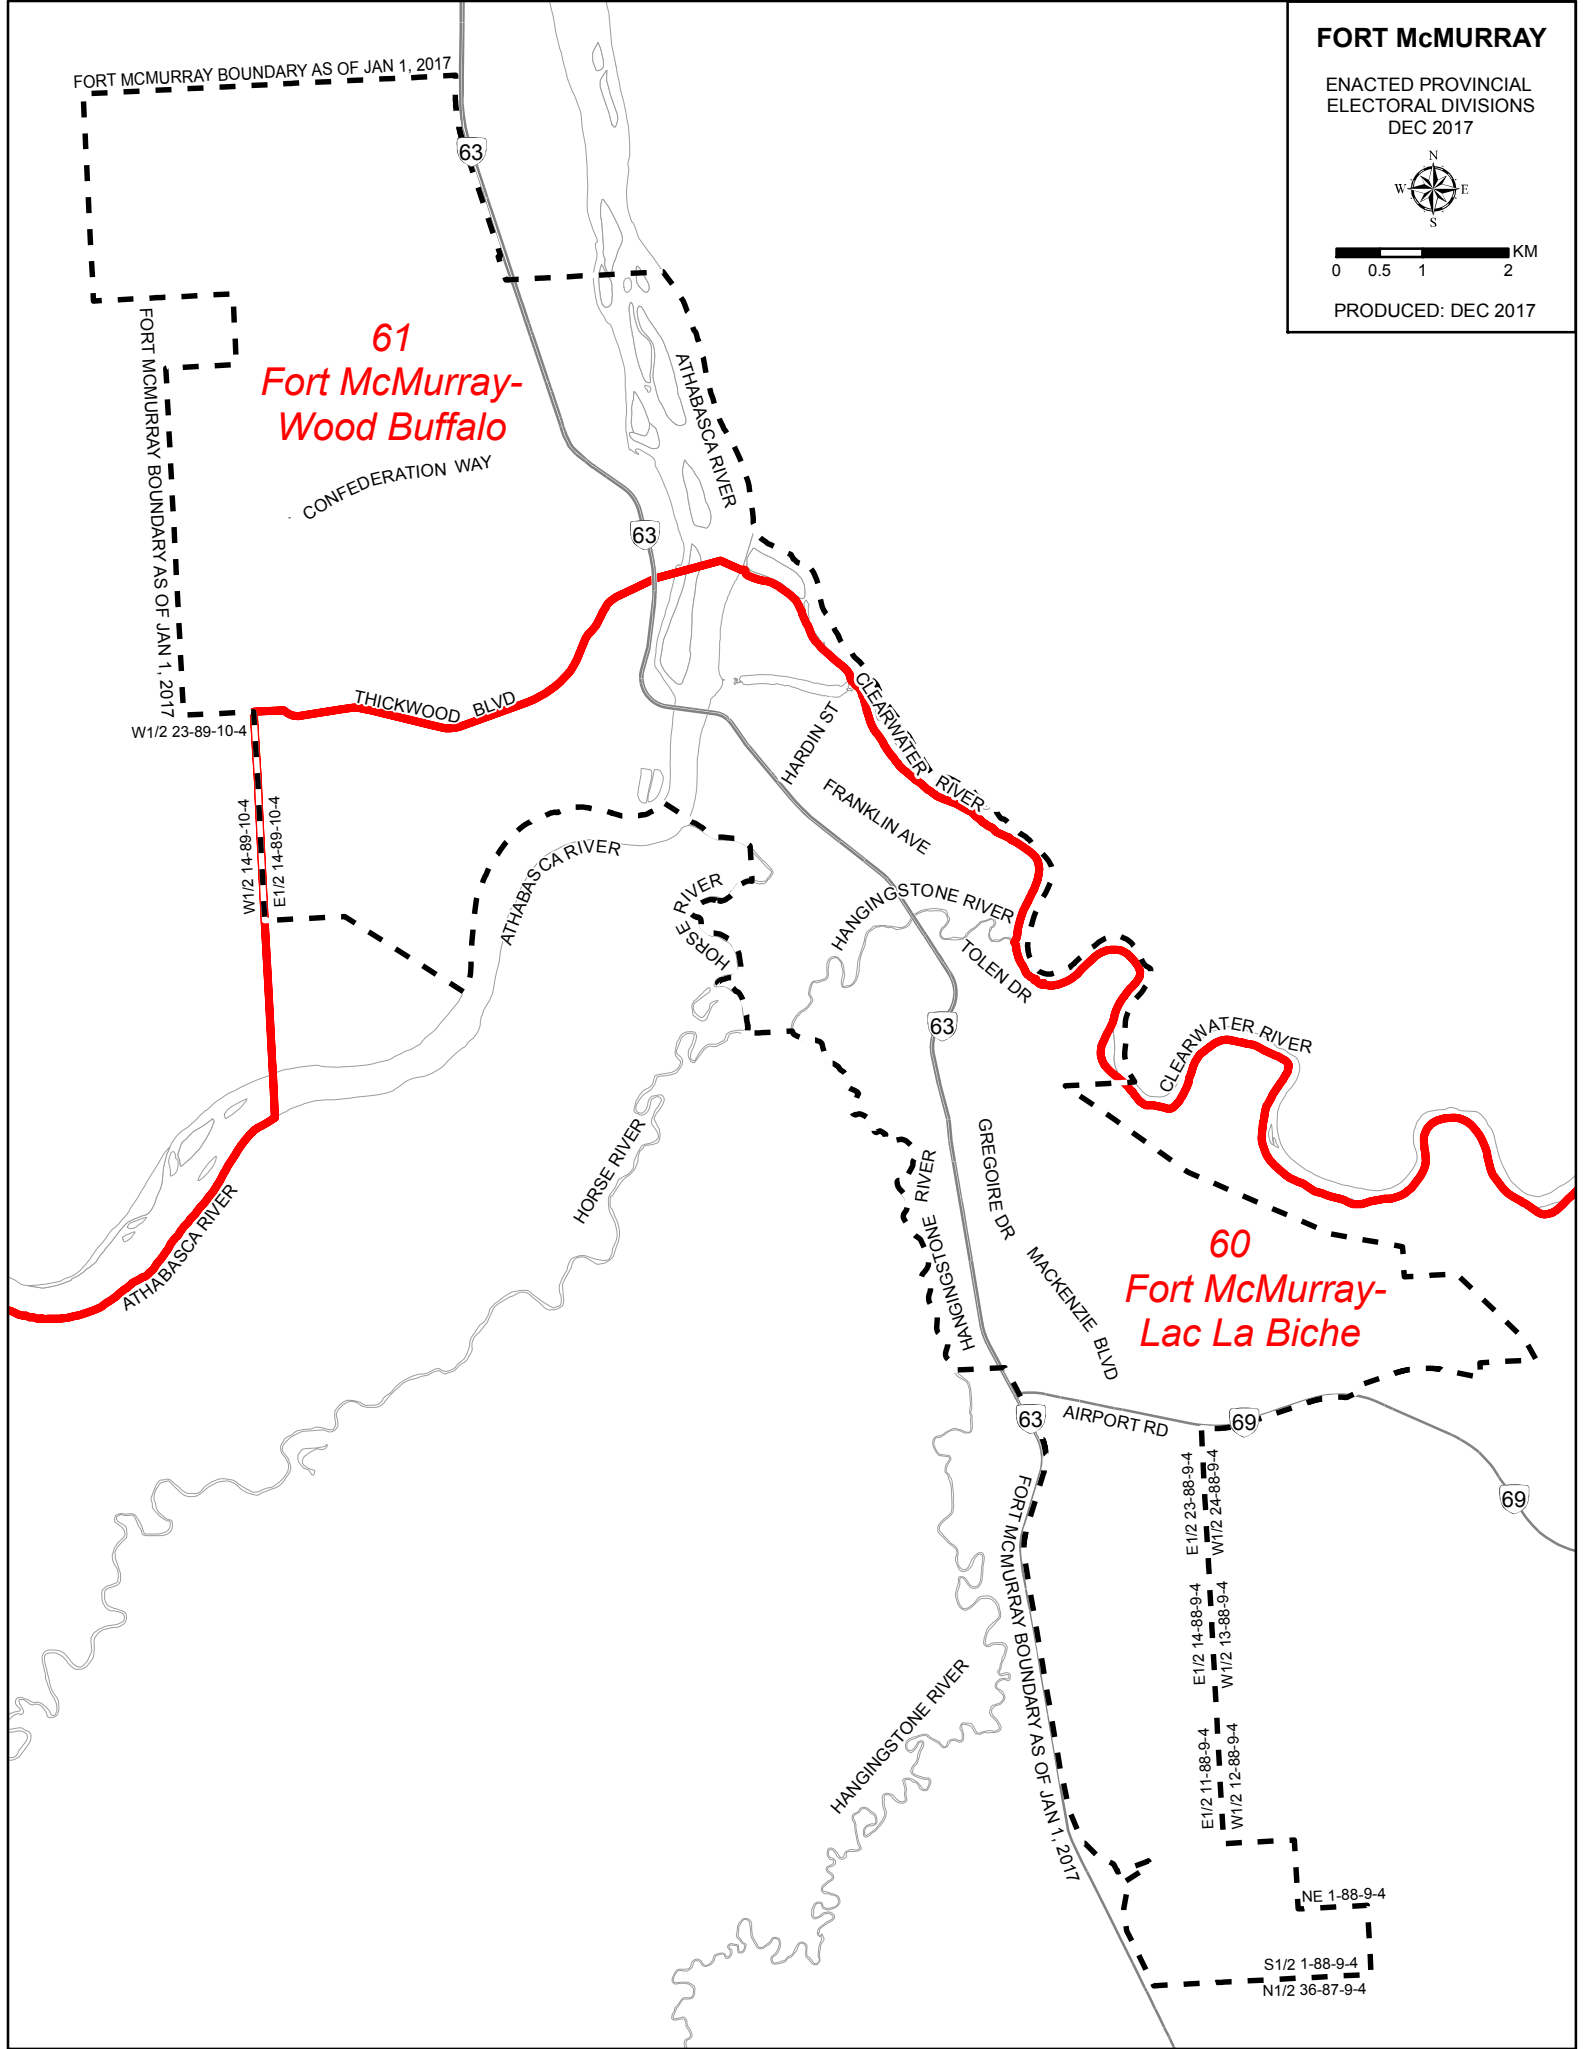

AIRDRIE

ENACTED PROVINCIAL
ELECTORAL DIVISIONS
DEC 2017

0 0.4 0.8 1.6 KM

PRODUCED: DEC 2017

CITY OF AIRDRIE BOUNDARY AS OF JAN 1, 2017

CITY OF AIRDRIE BOUNDARY AS OF JAN 1, 2017

CITY OF AIRDRIE BOUNDARY AS OF JAN 1, 2017

47
Airdrie-Cochrane

48
Airdrie-East

FORT McMURRAY

ENACTED PROVINCIAL
ELECTORAL DIVISIONS
DEC 2017

PRODUCED: DEC 2017

61
**Fort McMurray-
Wood Buffalo**

60
**Fort McMurray-
Lac La Biche**

GRANDE PRAIRIE

ENACTED PROVINCIAL
ELECTORAL DIVISIONS
DEC 2017

PRODUCED: DEC 2017

LETHBRIDGE

ENACTED PROVINCIAL
ELECTORAL DIVISIONS
DEC 2017

PRODUCED: DEC 2017

MEDICINE HAT

ENACTED PROVINCIAL
ELECTORAL DIVISIONS
DEC 2017

PRODUCED: DEC 2017

78
Red Deer-North

79
Red Deer-South

CITY OF RED DEER
BOUNDARY AS OF JAN 1, 2017

CITY OF RED DEER BOUNDARY AS OF JAN 1, 2017

CITY OF RED DEER BOUNDARY AS OF JAN 1, 2017

SHERWOOD PARK

ENACTED PROVINCIAL
ELECTORAL DIVISIONS
DEC 2017