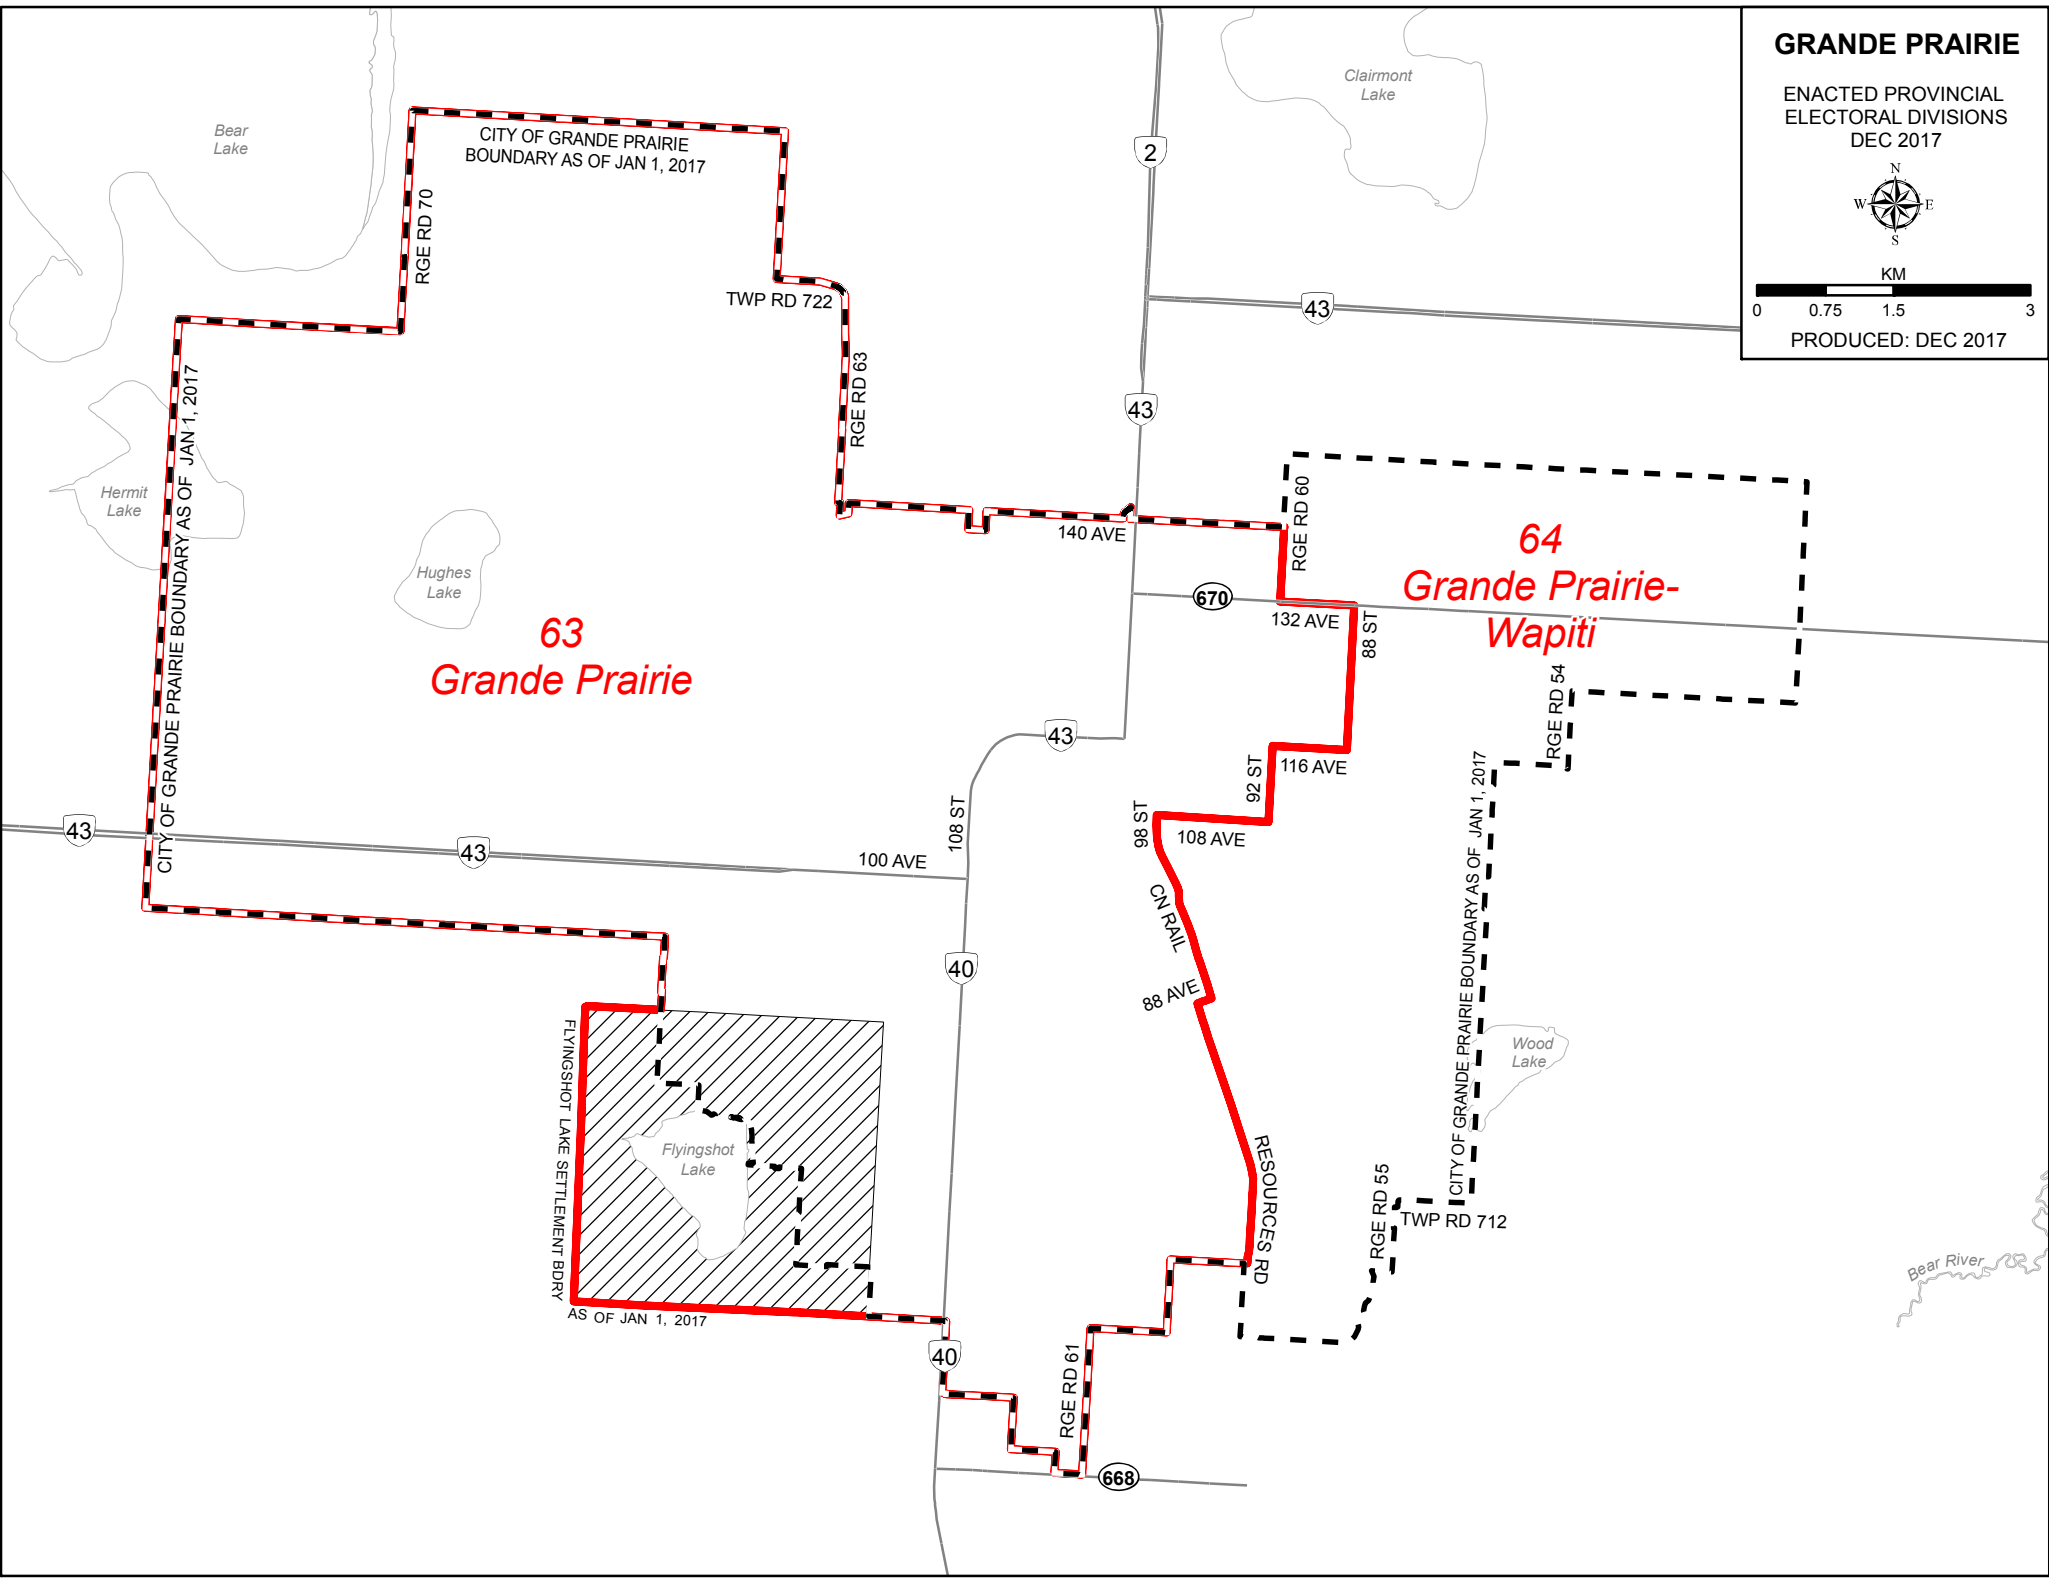

GRANDE PRAIRIE

ENACTED PROVINCIAL
ELECTORAL DIVISIONS
DEC 2017

PRODUCED: DEC 2017