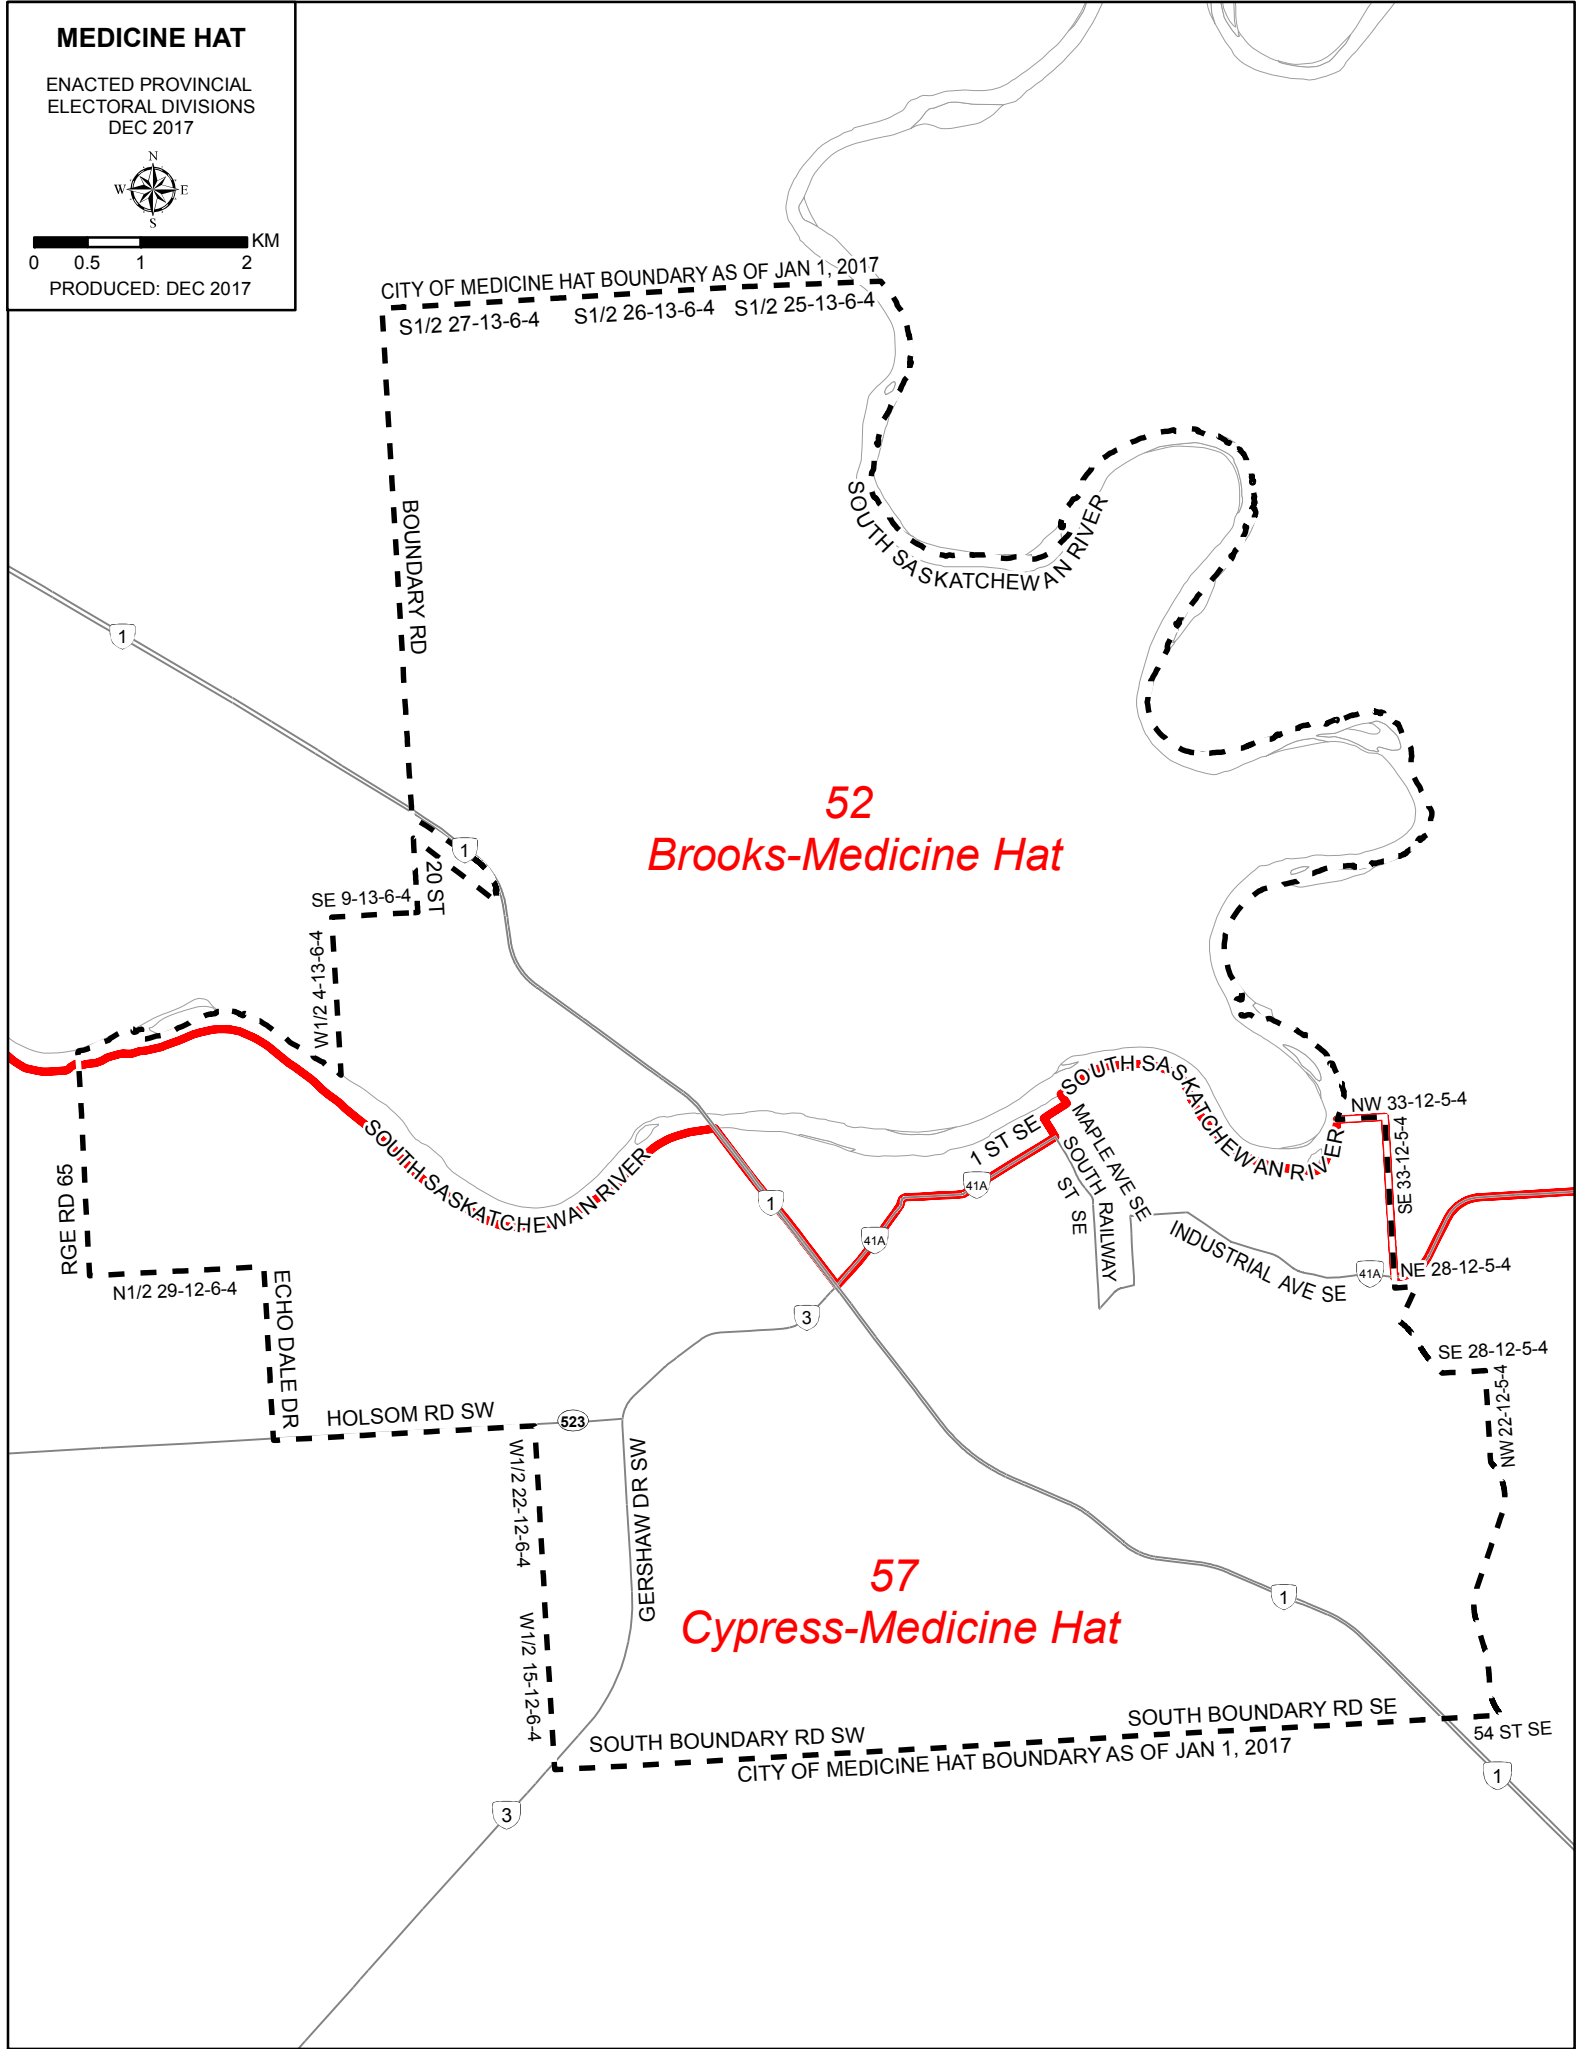

47
Airdrie-Cochrane

48
Airdrie-East

FORT McMURRAY

ENACTED PROVINCIAL
ELECTORAL DIVISIONS
DEC 2017

PRODUCED: DEC 2017

61
**Fort McMurray-
Wood Buffalo**

60
**Fort McMurray-
Lac La Biche**

GRANDE PRAIRIE

ENACTED PROVINCIAL
ELECTORAL DIVISIONS
DEC 2017

PRODUCED: DEC 2017

LETHBRIDGE

ENACTED PROVINCIAL
ELECTORAL DIVISIONS
DEC 2017

PRODUCED: DEC 2017

MEDICINE HAT

ENACTED PROVINCIAL
ELECTORAL DIVISIONS
DEC 2017

PRODUCED: DEC 2017

CITY OF MEDICINE HAT BOUNDARY AS OF JAN 1, 2017

S1/2 27-13-6-4 S1/2 26-13-6-4 S1/2 25-13-6-4

52
Brooks-Medicine Hat

57
Cypress-Medicine Hat

RED DEER

ENACTED PROVINCIAL
ELECTORAL DIVISIONS
DEC 2017

PRODUCED: DEC 2017

78
Red Deer-North

79
Red Deer-South

CITY OF RED DEER
BOUNDARY AS OF JAN 1, 2017

CITY OF RED DEER BOUNDARY AS OF JAN 1, 2017

CITY OF RED DEER BOUNDARY AS OF JAN 1, 2017

SHERWOOD PARK

ENACTED PROVINCIAL
ELECTORAL DIVISIONS
DEC 2017