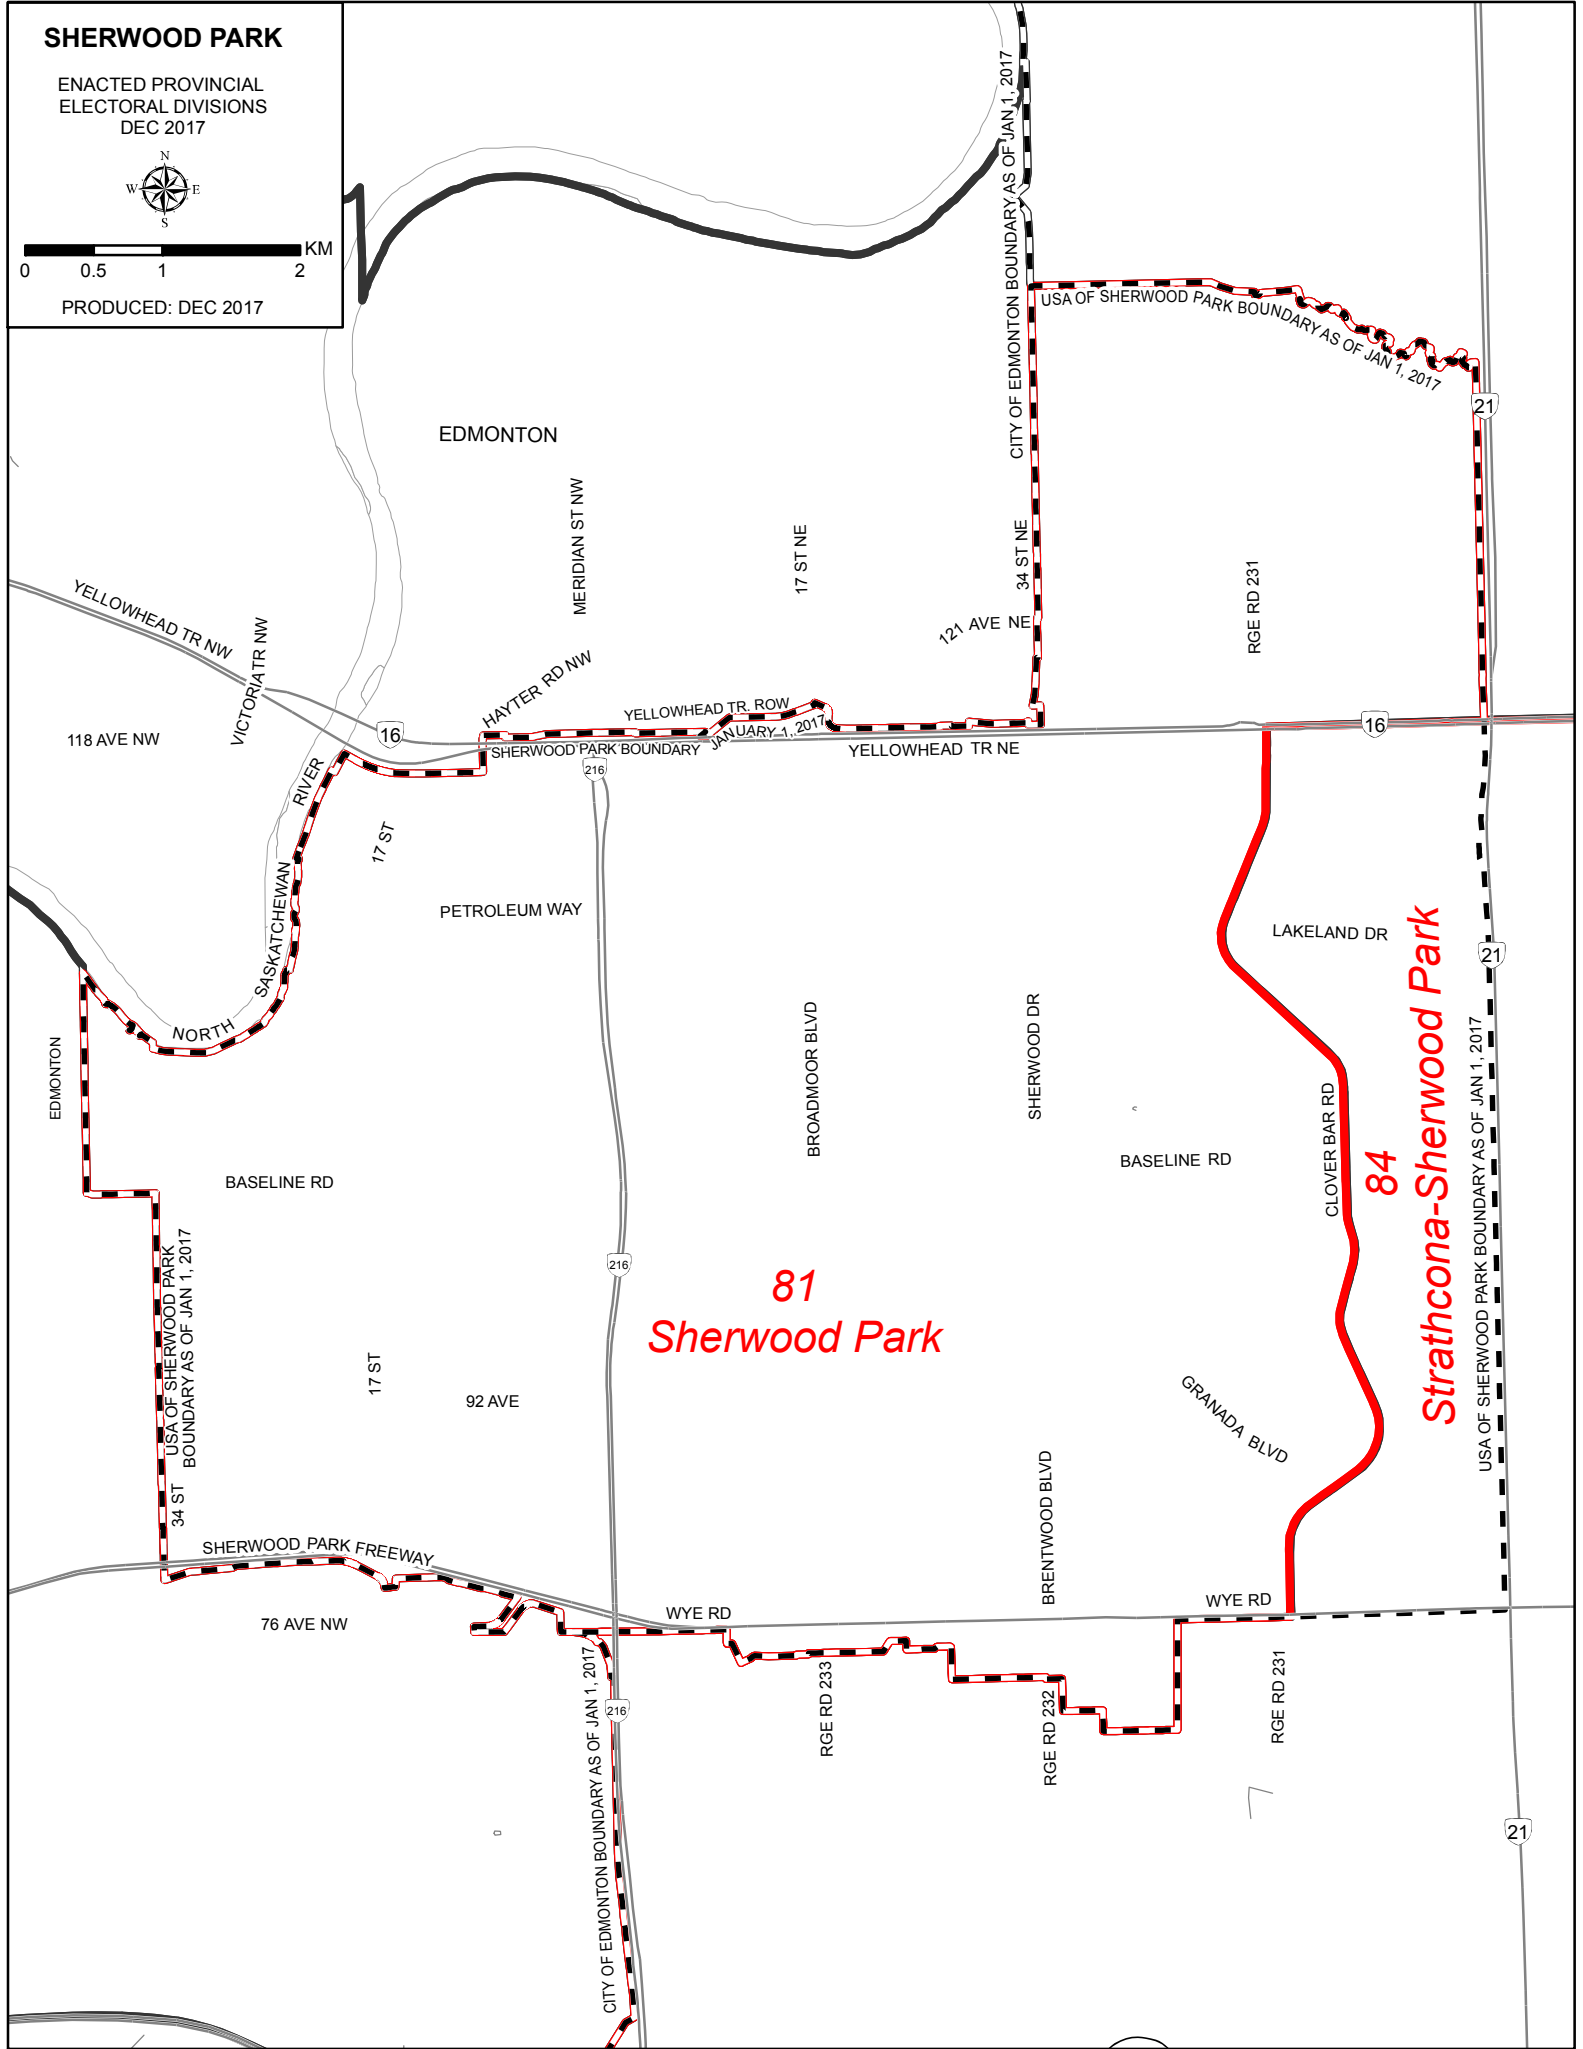

47
Airdrie-Cochrane

48
Airdrie-East

FORT McMURRAY

ENACTED PROVINCIAL
ELECTORAL DIVISIONS
DEC 2017

PRODUCED: DEC 2017

61
**Fort McMurray-
Wood Buffalo**

60
**Fort McMurray-
Lac La Biche**

GRANDE PRAIRIE

CITY OF MEDICINE HAT BOUNDARY AS OF JAN 1, 2017

S1/2 27-13-6-4 S1/2 26-13-6-4 S1/2 25-13-6-4

52
Brooks-Medicine Hat

57
Cypress-Medicine Hat

RED DEER

ENACTED PROVINCIAL
ELECTORAL DIVISIONS
DEC 2017

PRODUCED: DEC 2017

78
Red Deer-North

79
Red Deer-South

CITY OF RED DEER
BOUNDARY AS OF JAN 1, 2017

CITY OF RED DEER BOUNDARY AS OF JAN 1, 2017

CITY OF RED DEER BOUNDARY AS OF JAN 1, 2017

SHERWOOD PARK

ENACTED PROVINCIAL
ELECTORAL DIVISIONS
DEC 2017

PRODUCED: DEC 2017

81
Sherwood Park

84
Strathcona-Sherwood Park

ST. ALBERT

ENACTED PROVINCIAL
ELECTORAL DIVISIONS
DEC 2017

0 0.375 0.75 1.5 KM

PRODUCED: DEC 2017