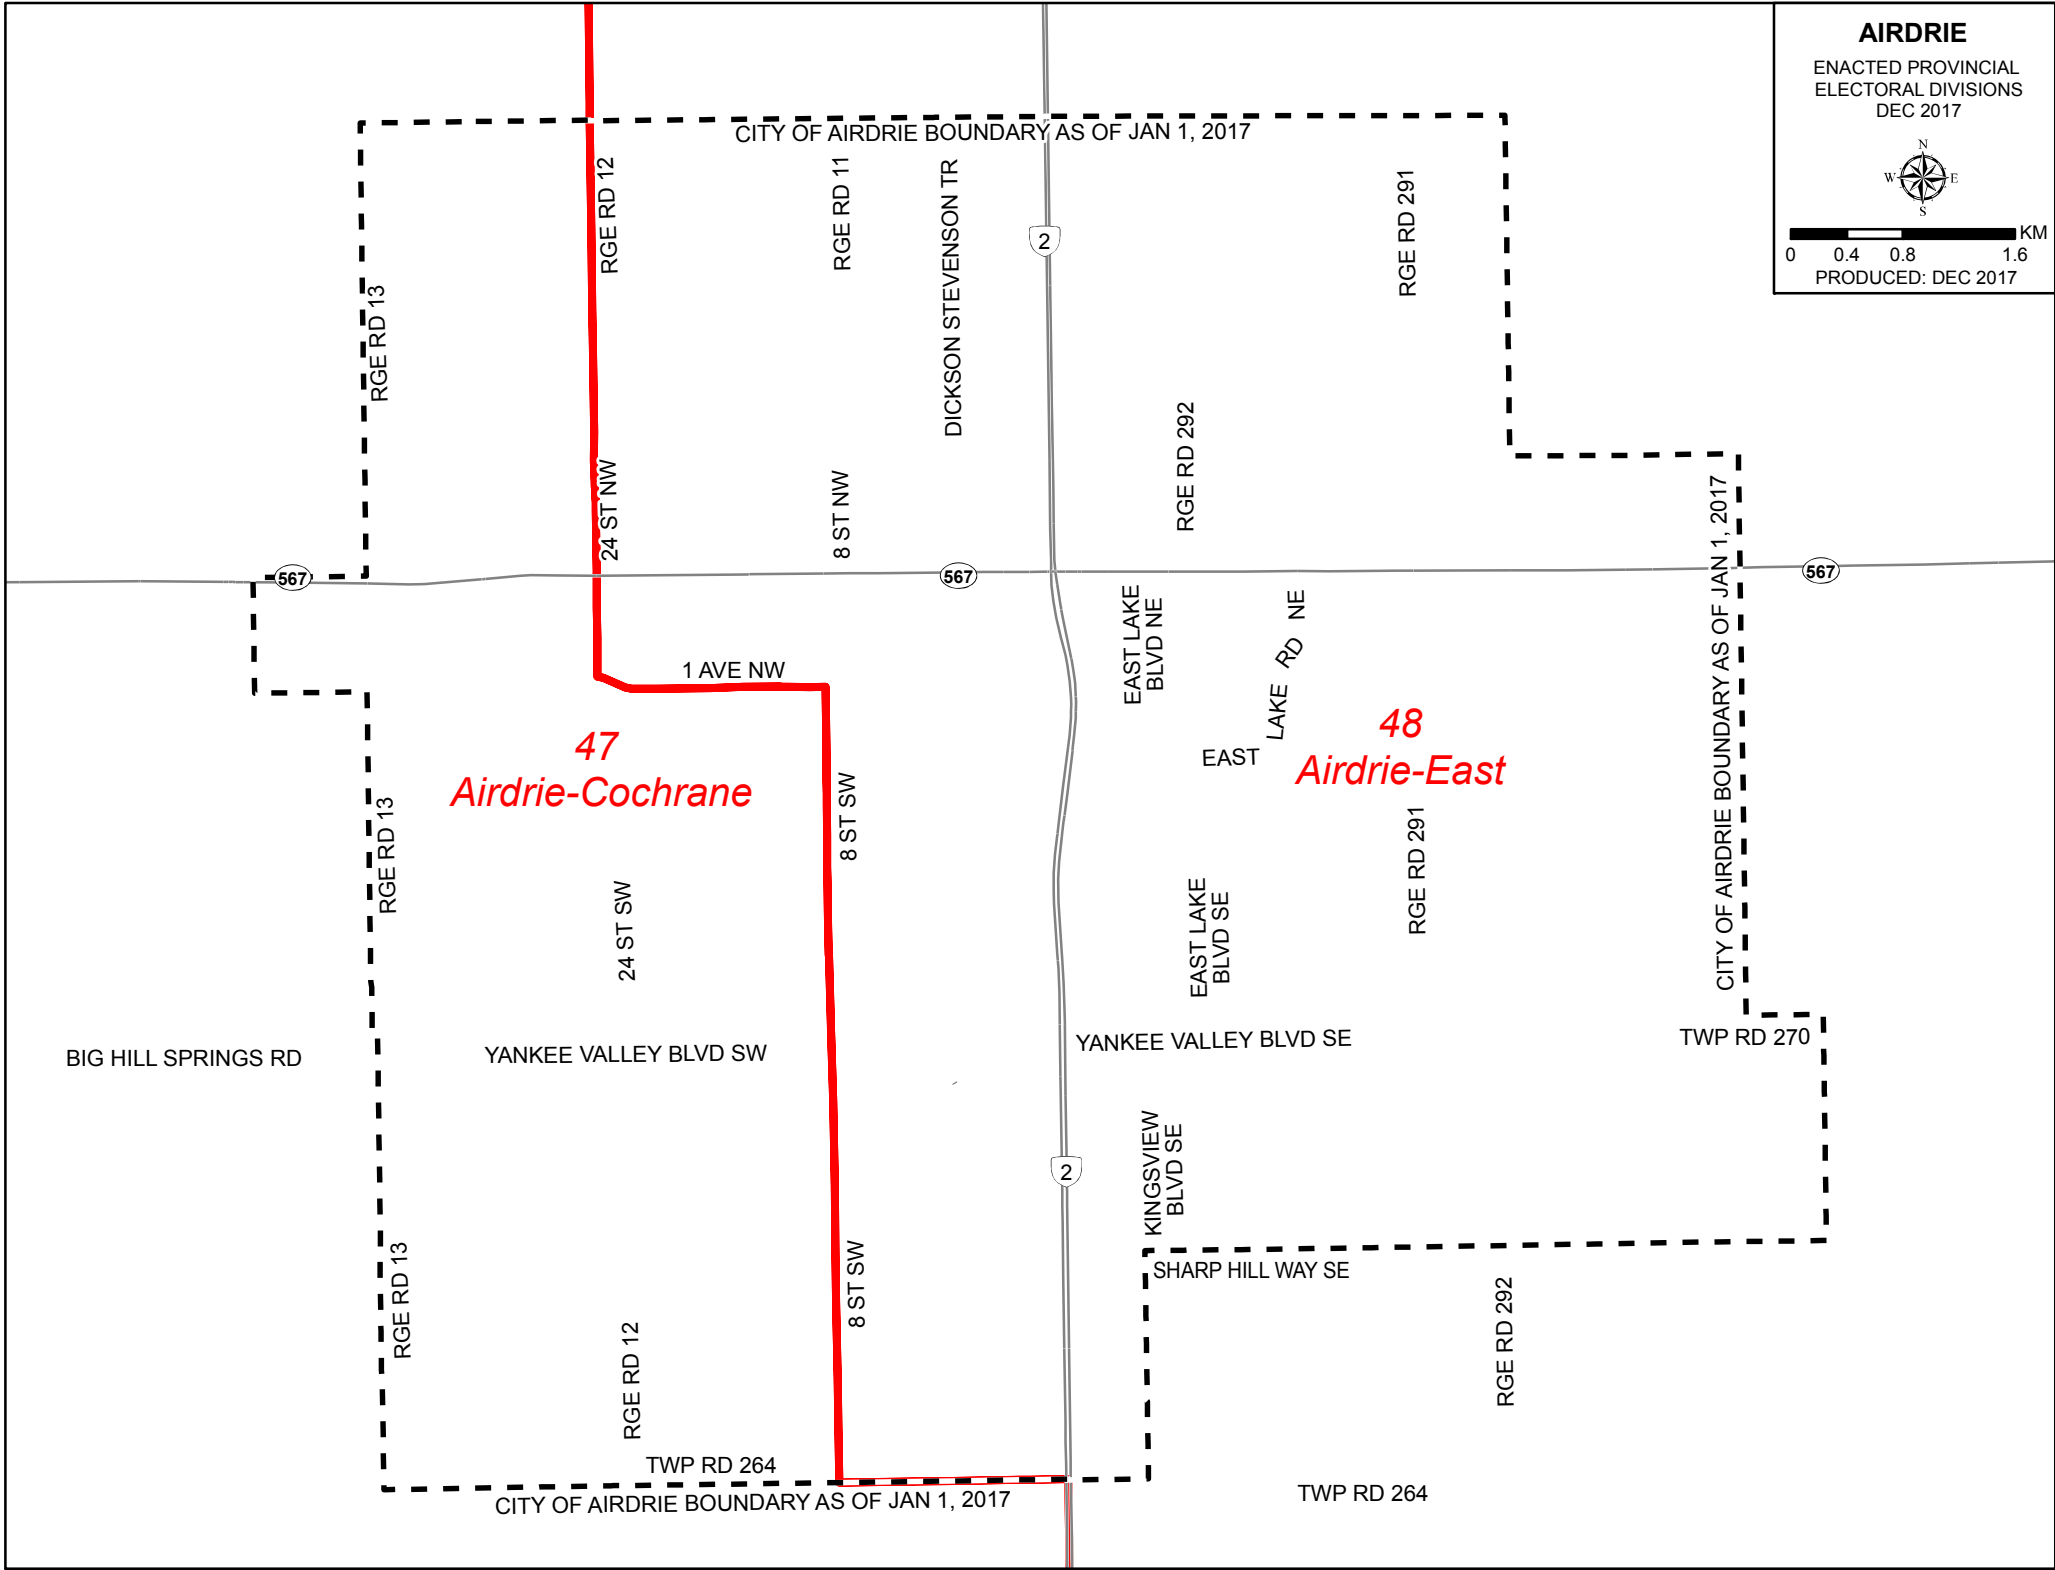

AIRDRIE

ENACTED PROVINCIAL
ELECTORAL DIVISIONS
DEC 2017

0 0.4 0.8 1.6 KM

PRODUCED: DEC 2017

CITY OF AIRDRIE BOUNDARY AS OF JAN 1, 2017

CITY OF AIRDRIE BOUNDARY AS OF JAN 1, 2017

CITY OF AIRDRIE BOUNDARY AS OF JAN 1, 2017

47
Airdrie-Cochrane

48
Airdrie-East

FORT McMURRAY

ENACTED PROVINCIAL
ELECTORAL DIVISIONS
DEC 2017

PRODUCED: DEC 2017

61
**Fort McMurray-
Wood Buffalo**

60
**Fort McMurray-
Lac La Biche**

GRANDE PRAIRIE

CITY OF MEDICINE HAT BOUNDARY AS OF JAN 1, 2017

S1/2 27-13-6-4 S1/2 26-13-6-4 S1/2 25-13-6-4

52
Brooks-Medicine Hat

57
Cypress-Medicine Hat

RED DEER

ENACTED PROVINCIAL
ELECTORAL DIVISIONS
DEC 2017

PRODUCED: DEC 2017

78
Red Deer-North

79
Red Deer-South

CITY OF RED DEER
BOUNDARY AS OF JAN 1, 2017

CITY OF RED DEER BOUNDARY AS OF JAN 1, 2017

CITY OF RED DEER BOUNDARY AS OF JAN 1, 2017

SHERWOOD PARK

ENACTED PROVINCIAL
ELECTORAL DIVISIONS
DEC 2017