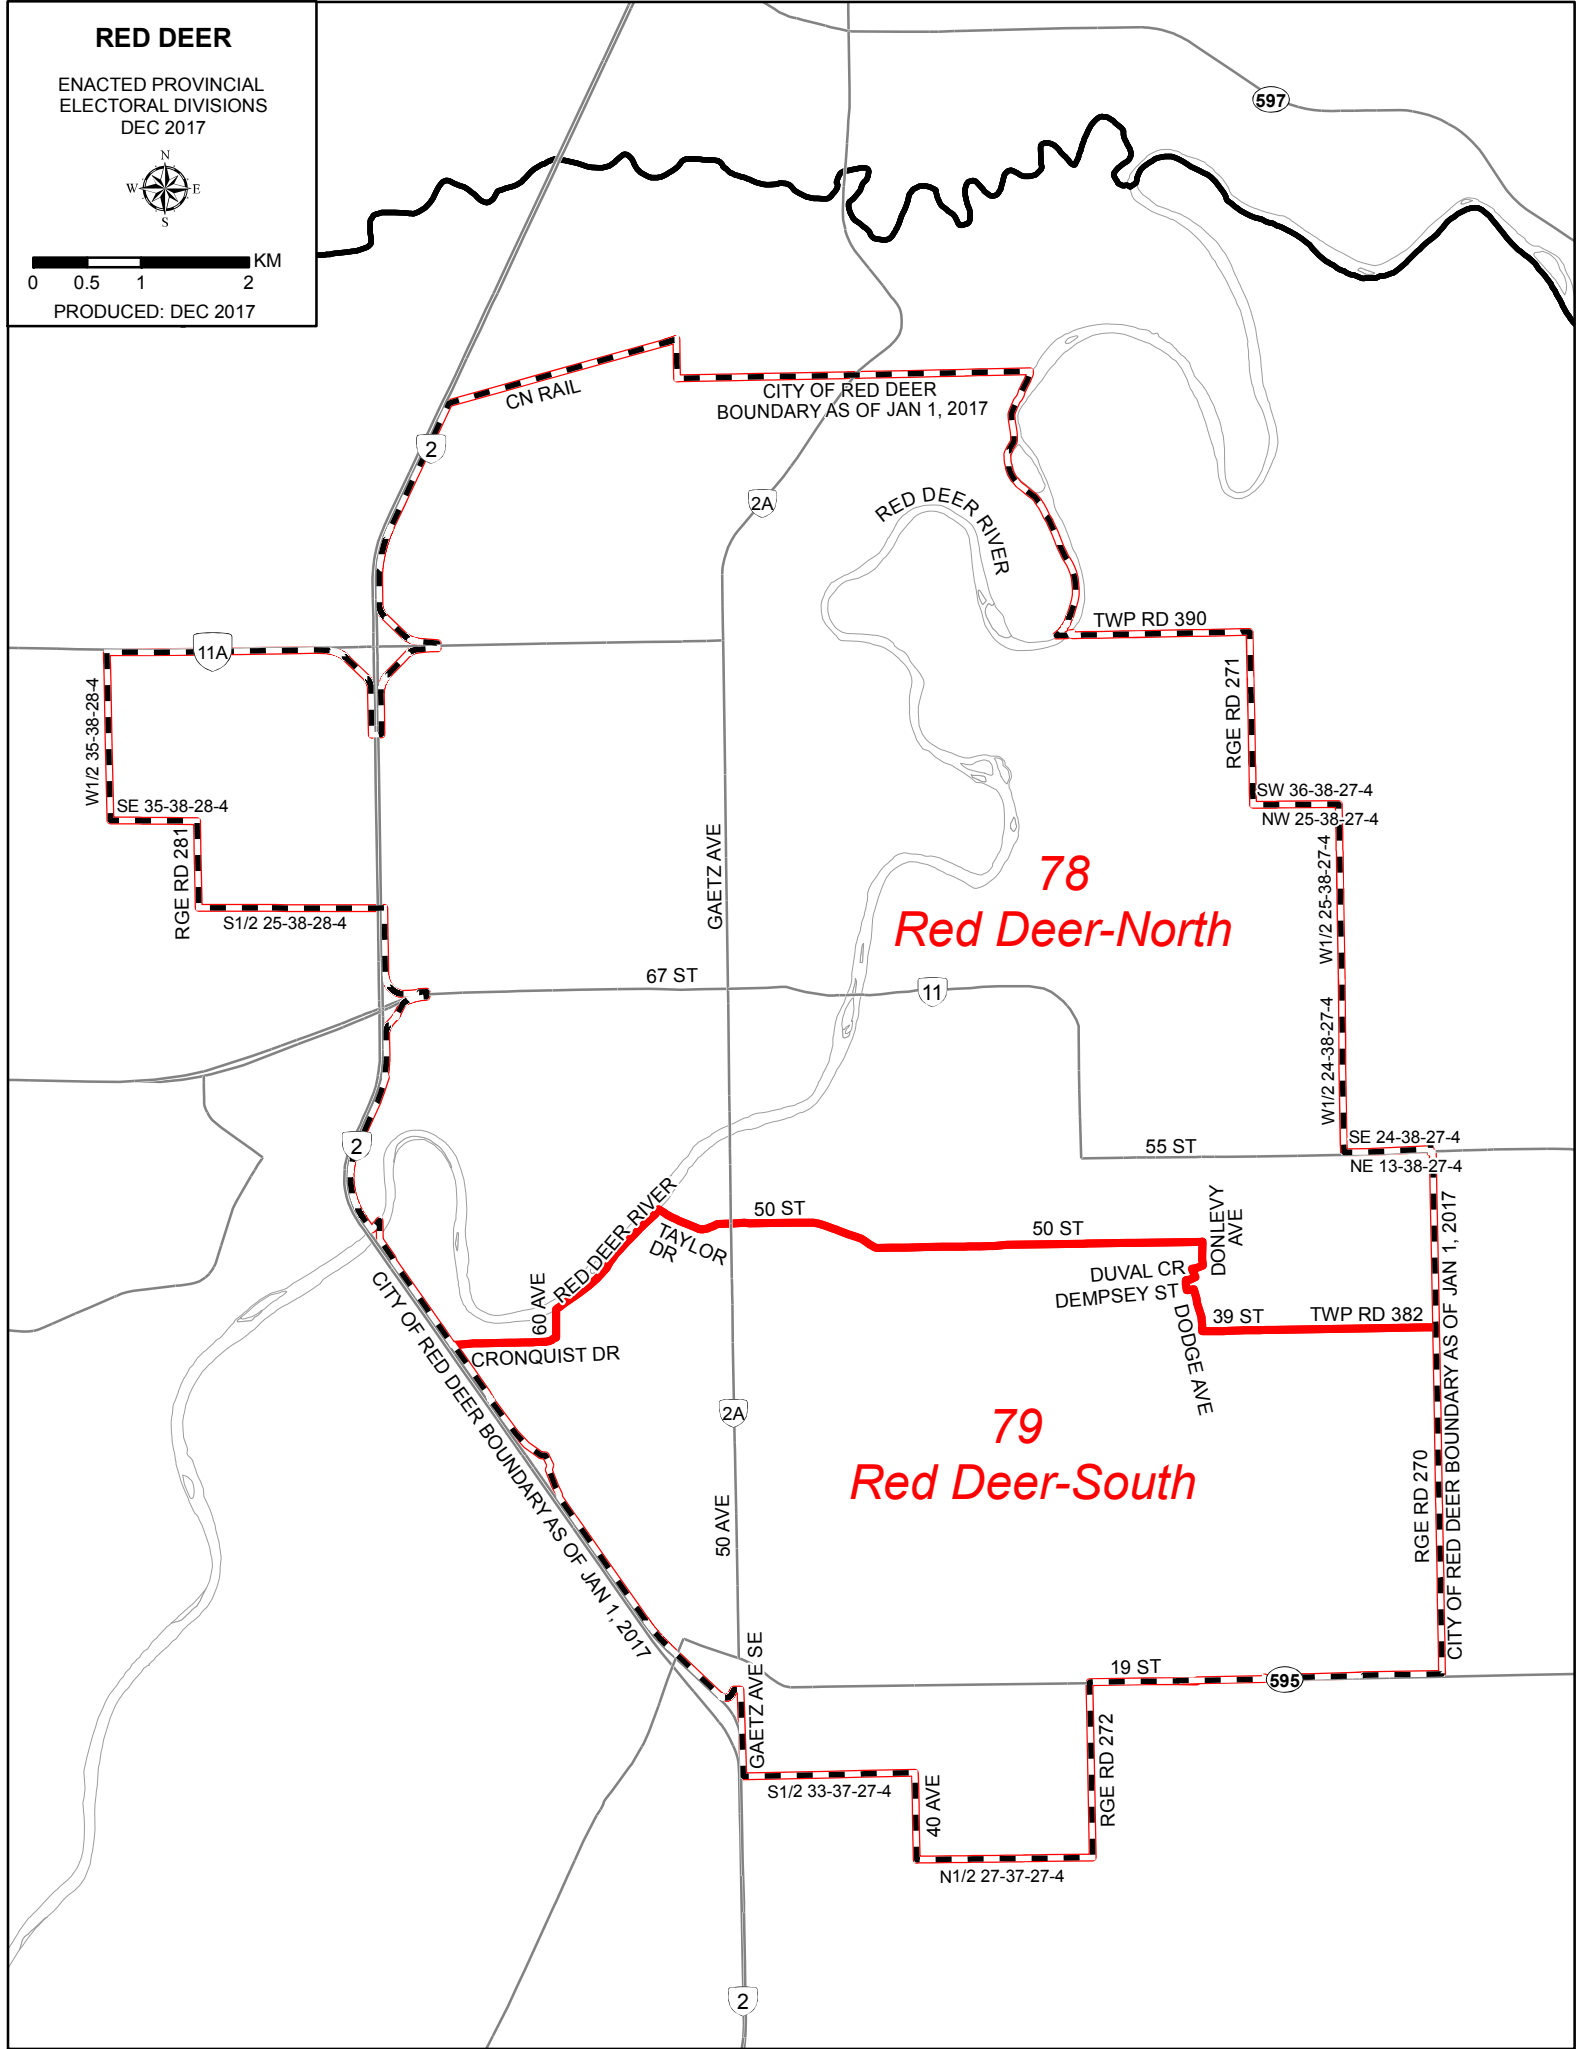

47
Airdrie-Cochrane

48
Airdrie-East

FORT McMURRAY

ENACTED PROVINCIAL
ELECTORAL DIVISIONS
DEC 2017

PRODUCED: DEC 2017

61
**Fort McMurray-
Wood Buffalo**

60
**Fort McMurray-
Lac La Biche**

GRANDE PRAIRIE

CITY OF MEDICINE HAT BOUNDARY AS OF JAN 1, 2017

S1/2 27-13-6-4 S1/2 26-13-6-4 S1/2 25-13-6-4

52
Brooks-Medicine Hat

57
Cypress-Medicine Hat

RED DEER

ENACTED PROVINCIAL
ELECTORAL DIVISIONS
DEC 2017

PRODUCED: DEC 2017

78
Red Deer-North

79
Red Deer-South

CITY OF RED DEER
BOUNDARY AS OF JAN 1, 2017

CITY OF RED DEER BOUNDARY AS OF JAN 1, 2017

CITY OF RED DEER BOUNDARY AS OF JAN 1, 2017

SHERWOOD PARK

ENACTED PROVINCIAL
ELECTORAL DIVISIONS
DEC 2017

PRODUCED: DEC 2017

81
Sherwood Park

84
Strathcona-Sherwood Park

ST. ALBERT

ENACTED PROVINCIAL
ELECTORAL DIVISIONS
DEC 2017

0 0.375 0.75 1.5 KM

PRODUCED: DEC 2017