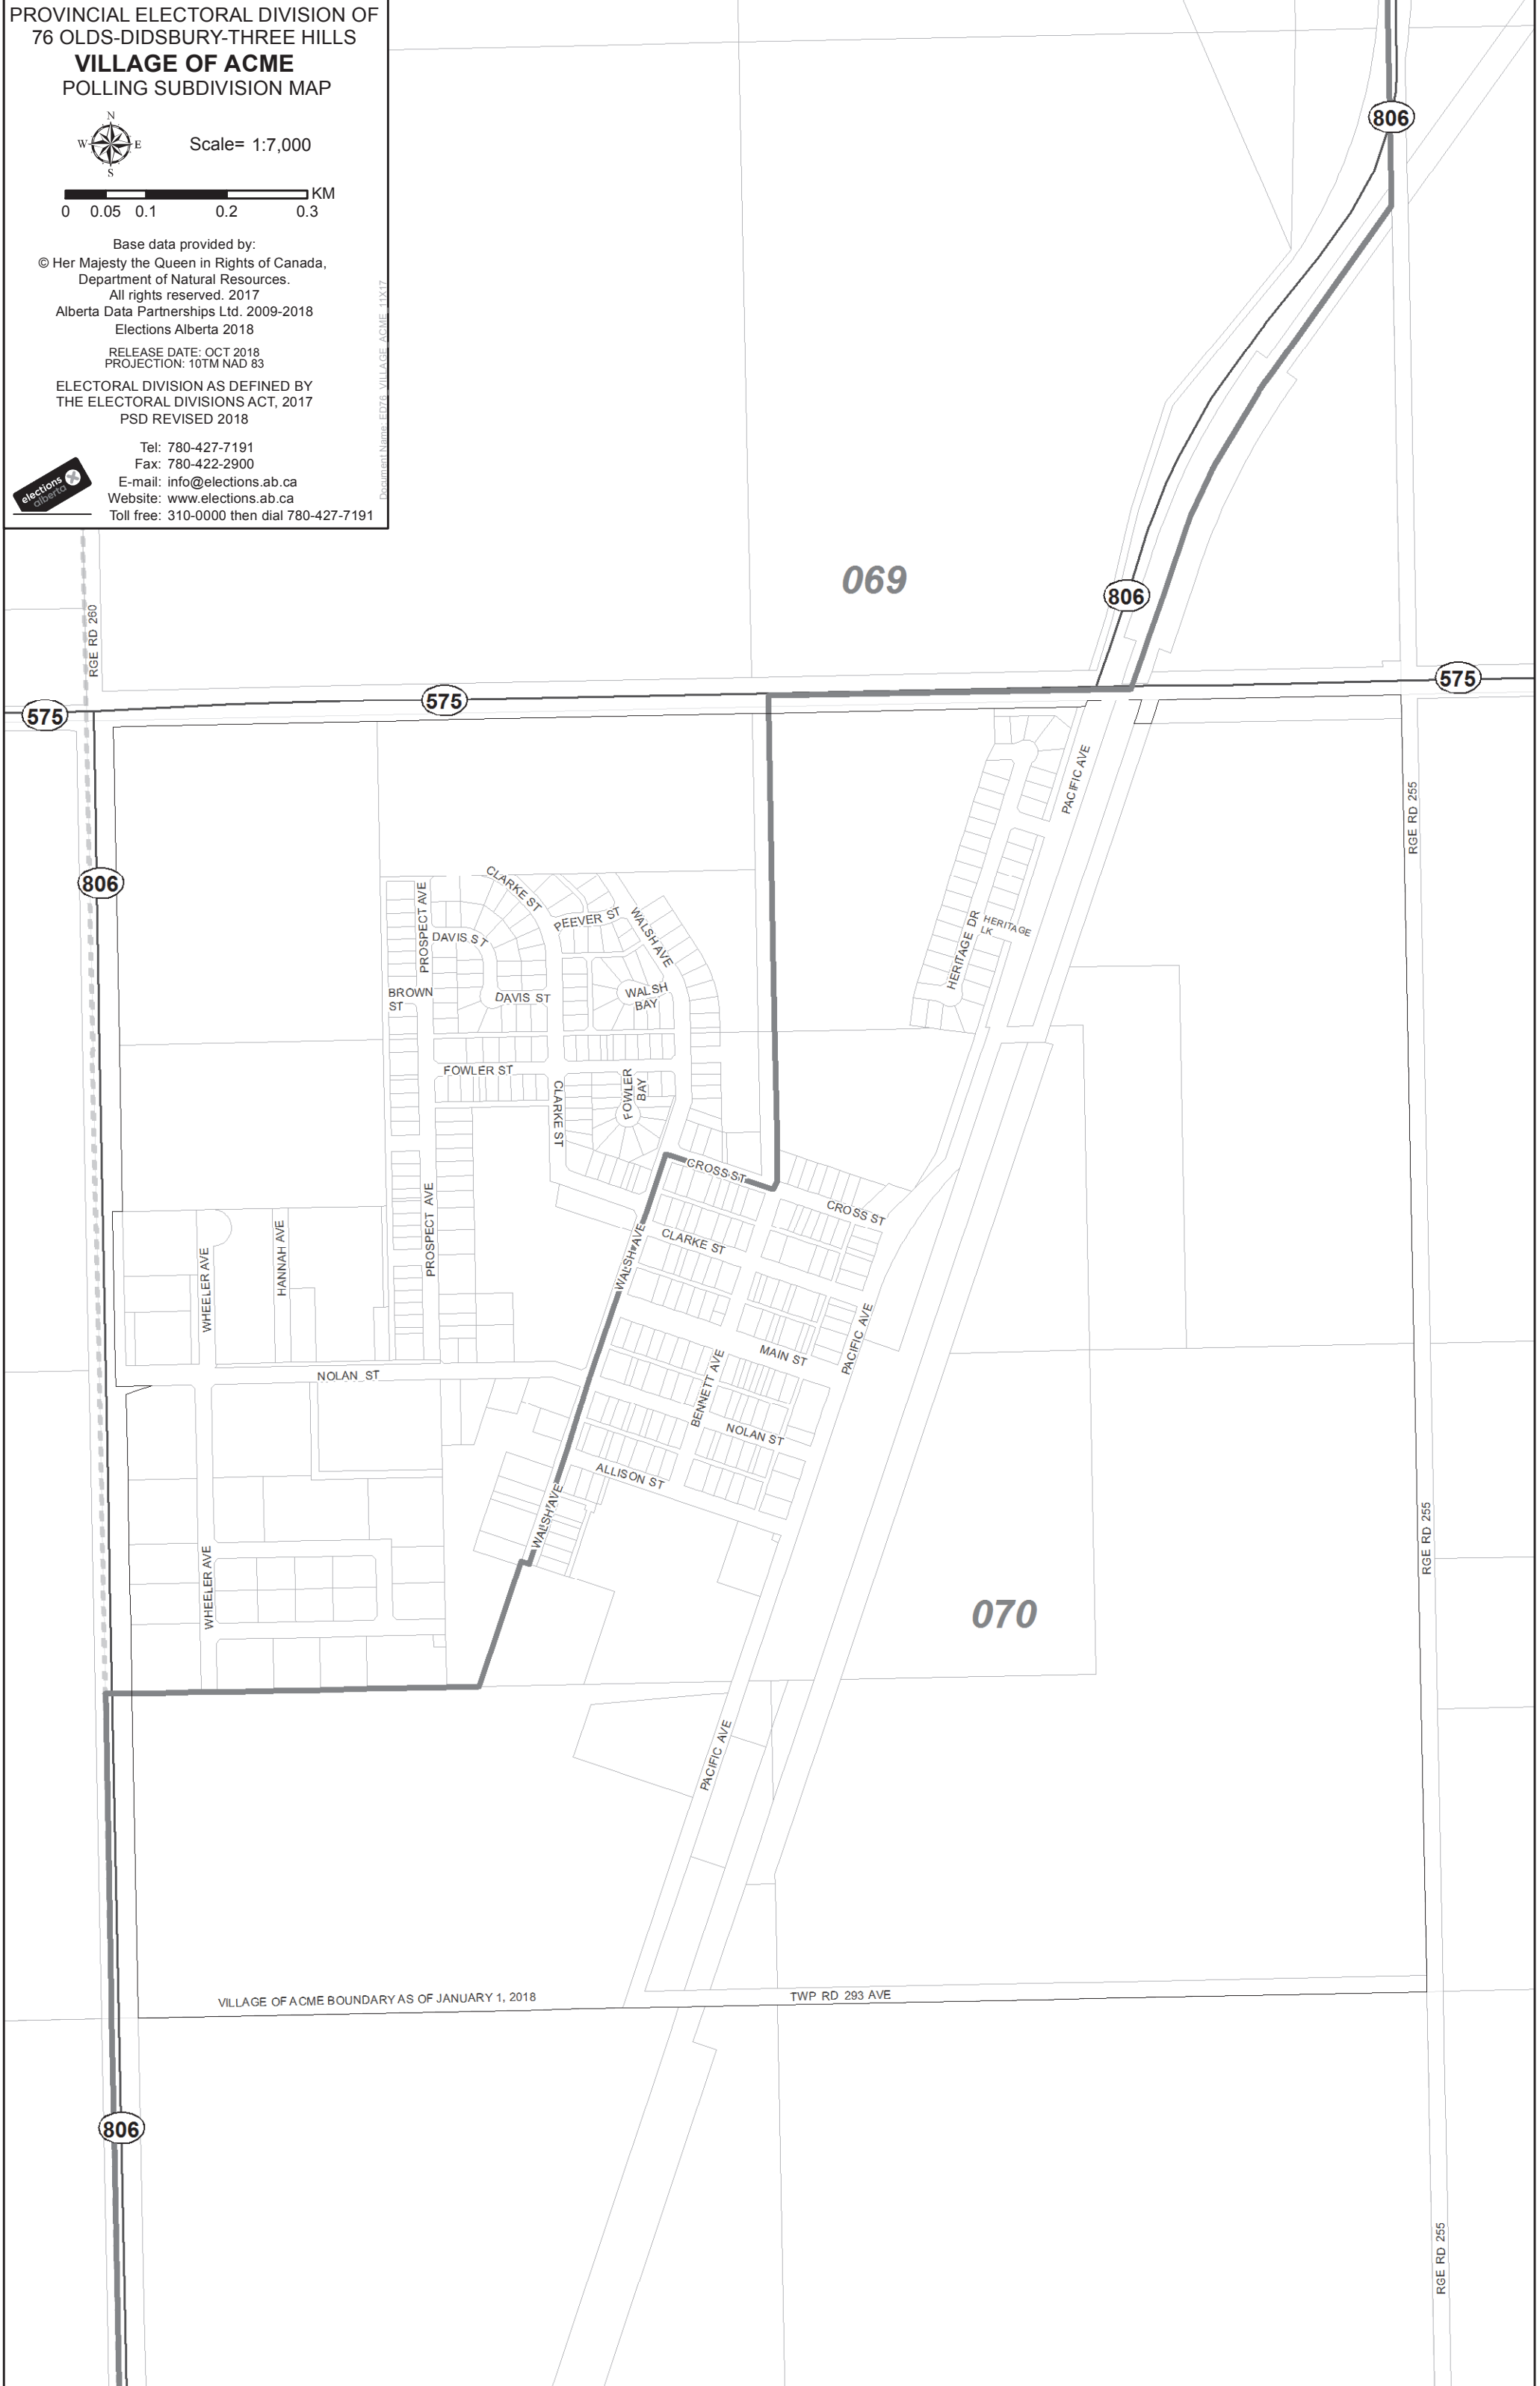

PROVINCIAL ELECTORAL DIVISION OF
76 OLDS-DIDSBURY-THREE HILLS
VILLAGE OF ACME
POLLING SUBDIVISION MAP

Scale= 1:7,000

Base data provided by:
© Her Majesty the Queen in Rights of Canada,
Department of Natural Resources.
All rights reserved. 2017
Alberta Data Partnerships Ltd. 2009-2018
Elections Alberta 2018

Document Name: ED76_VILLAGE_ACME_11X17

VILLAGE OF ACME BOUNDARY AS OF JANUARY 1, 2018

TWP RD 293 AVE

RGE RD 255

RGE RD 255

RGE RD 255