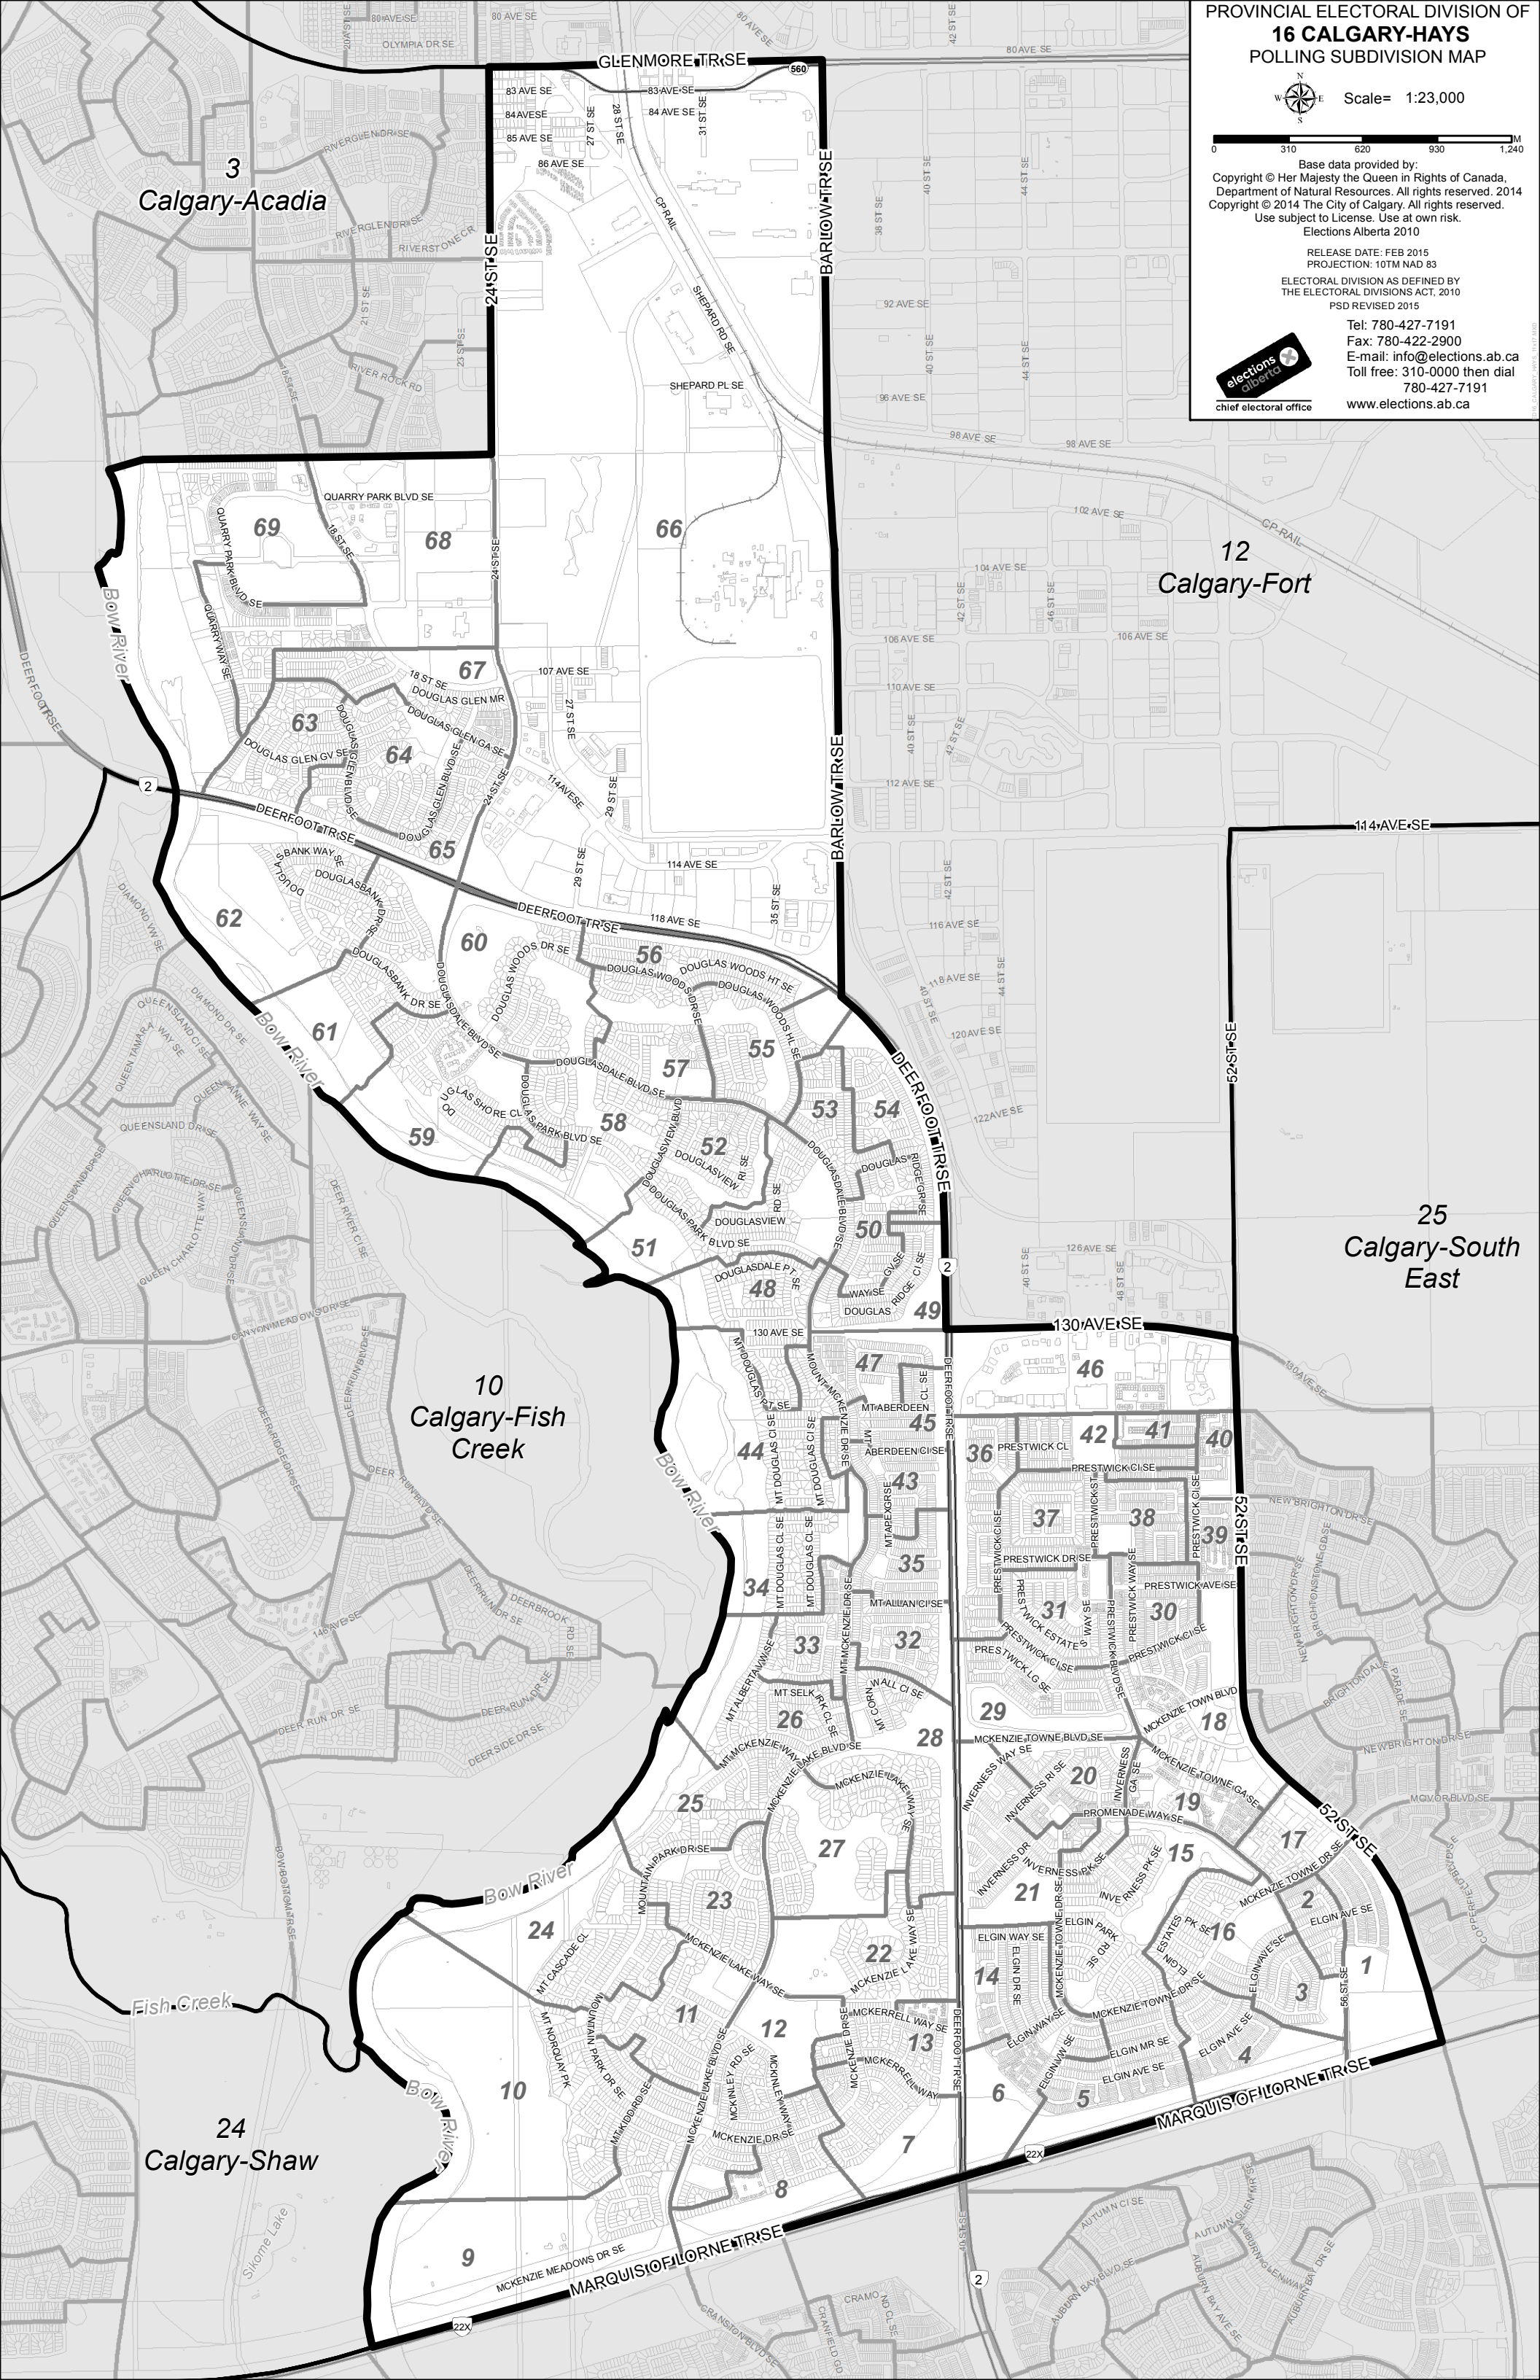

16 CALGARY-HAYS
POLLING SUBDIVISION MAP

Base data provided by:
Copyright © Her Majesty the Queen in Rights of Canada,
Department of Natural Resources. All rights reserved. 2014
Copyright © 2014 The City of Calgary. All rights reserved.
Use subject to License. Use at own risk.
Elections Alberta 2010

3
Calgary-Acadia

12
Calgary-Fort

25
Calgary-South East

10
Calgary-Fish Creek

24
Calgary-Shaw