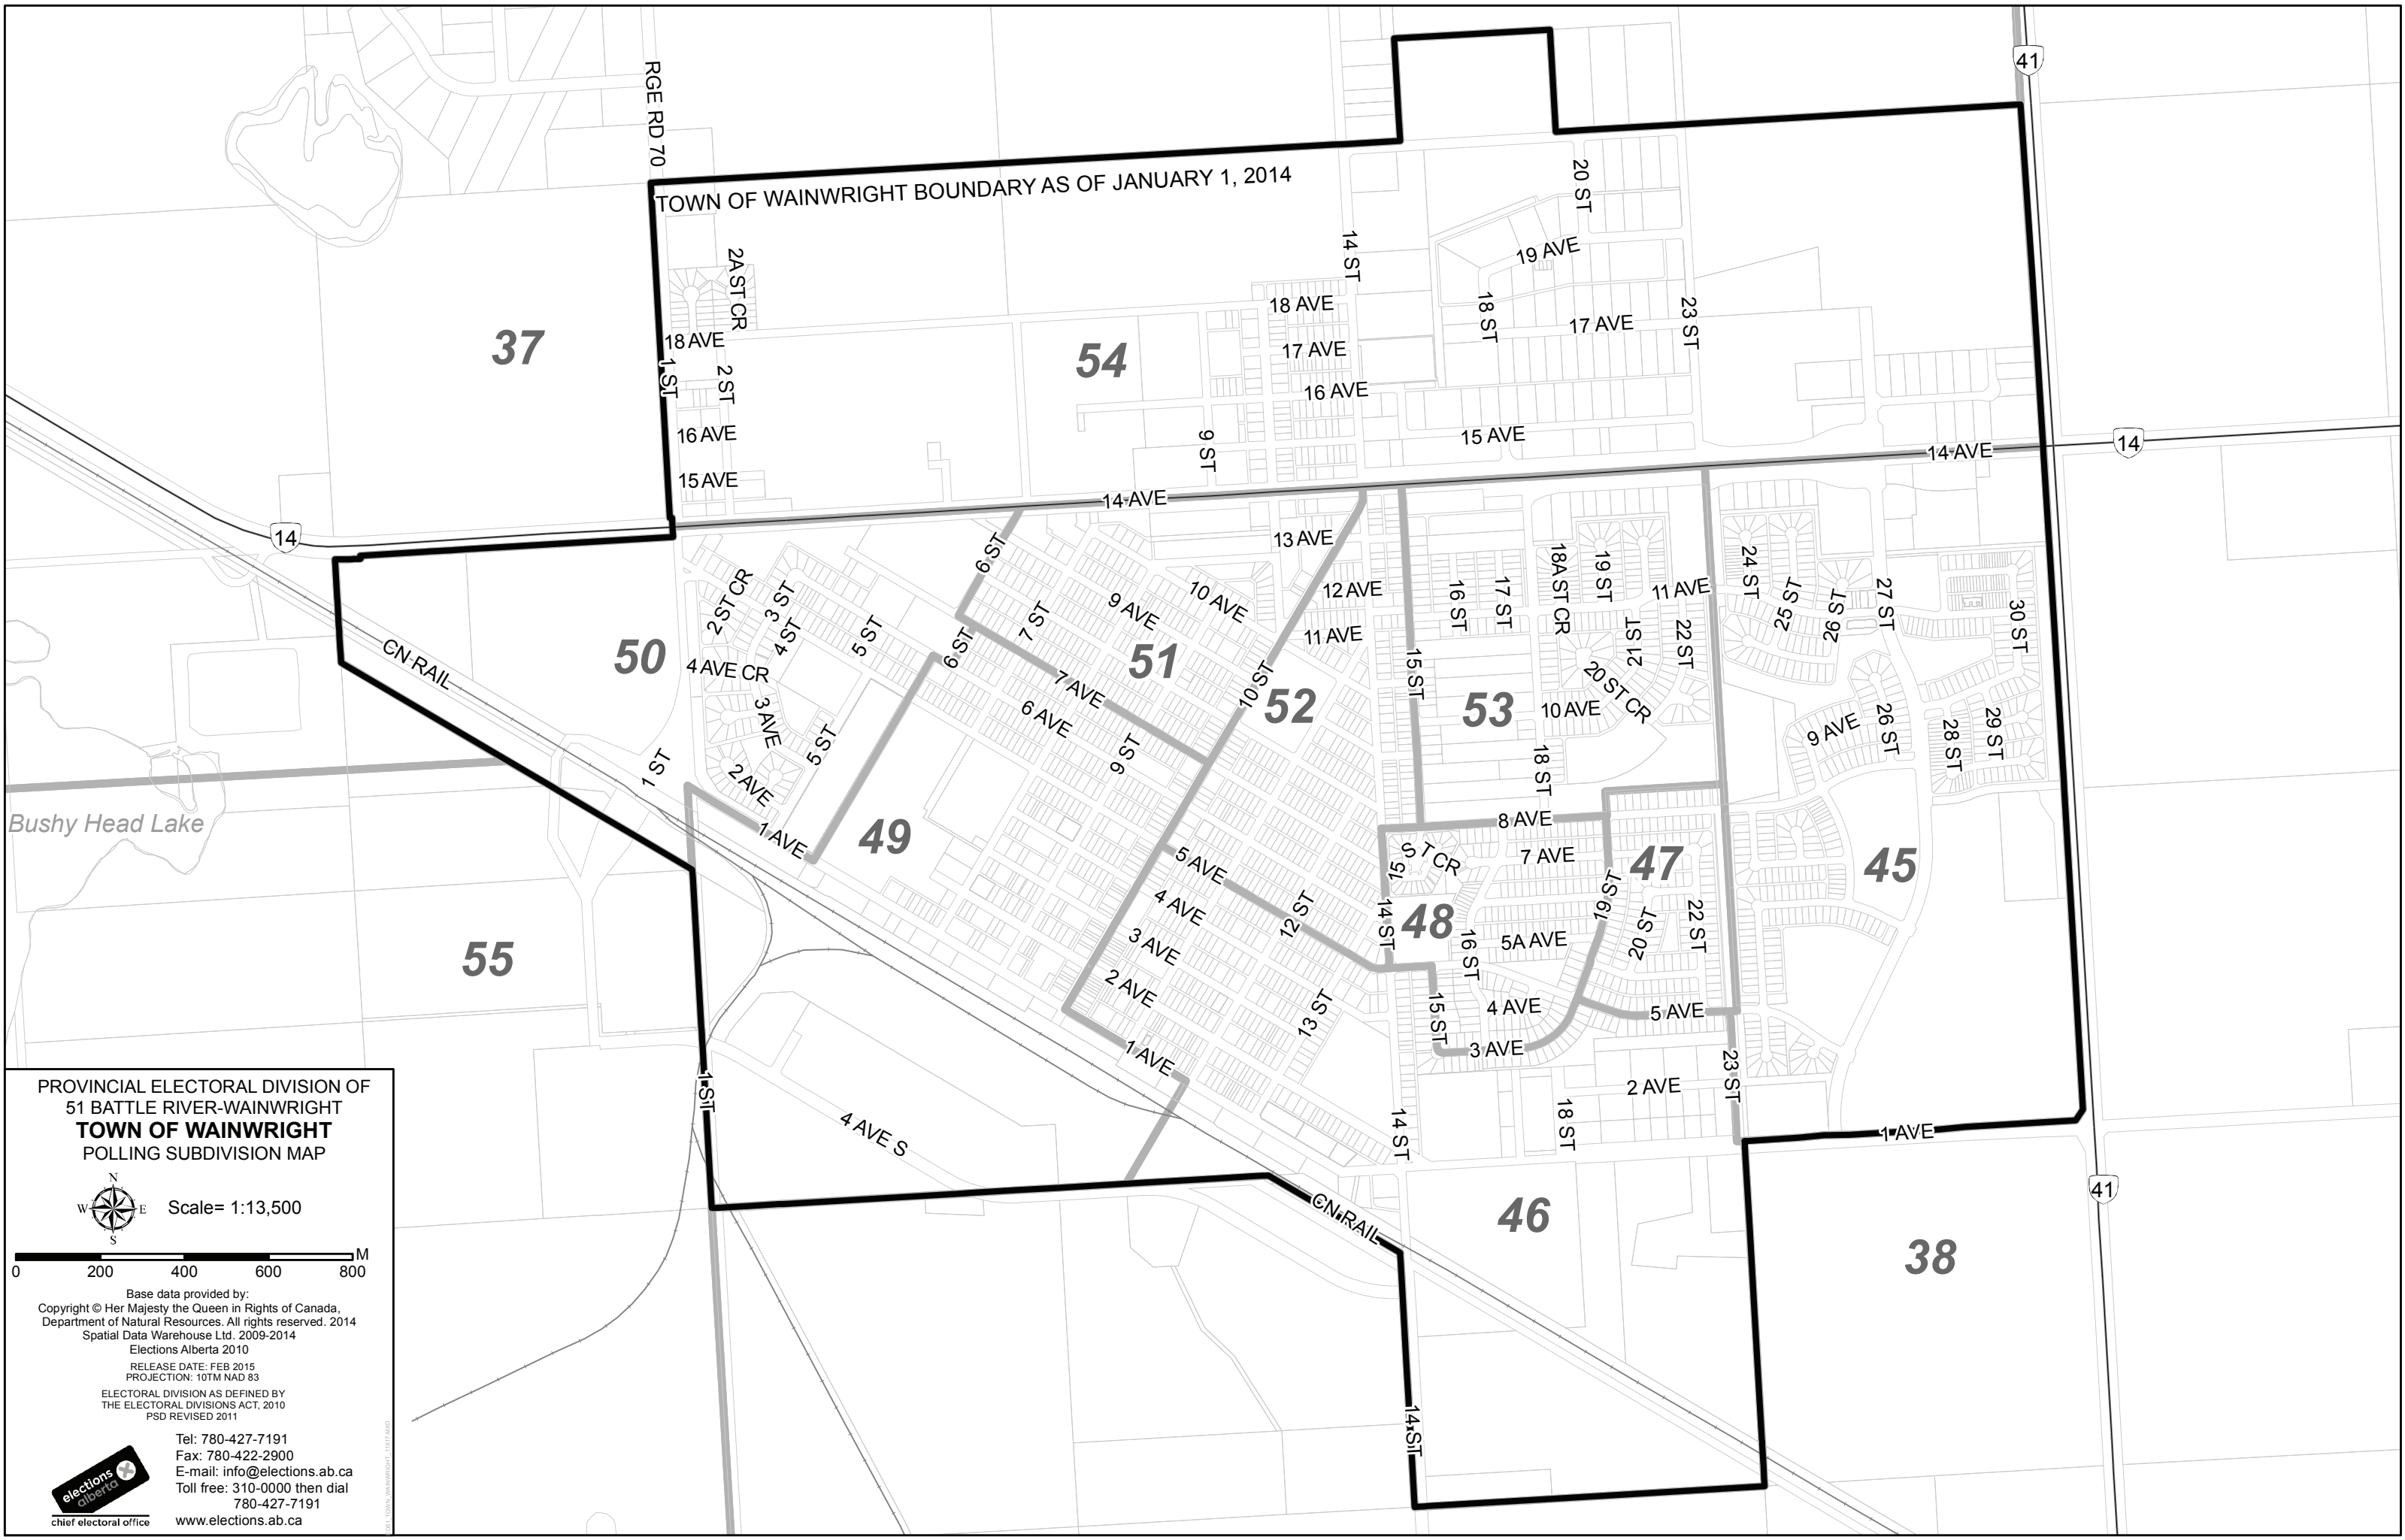

TOWN OF WAINWRIGHT BOUNDARY AS OF JANUARY 1, 2014

PROVINCIAL ELECTORAL DIVISION OF
51 BATTLE RIVER-WAINWRIGHT
TOWN OF WAINWRIGHT
POLLING SUBDIVISION MAP

Base data provided by:
Copyright © Her Majesty the Queen in Rights of Canada,
Department of Natural Resources. All rights reserved. 2014
Spatial Data Warehouse Ltd. 2009-2014
Elections Alberta 2010
RELEASE DATE: FEB 2015
PROJECTION: 10TM NAD 83
ELECTORAL DIVISION AS DEFINED BY
THE ELECTORAL DIVISIONS ACT, 2010
PSD REVISED 2011